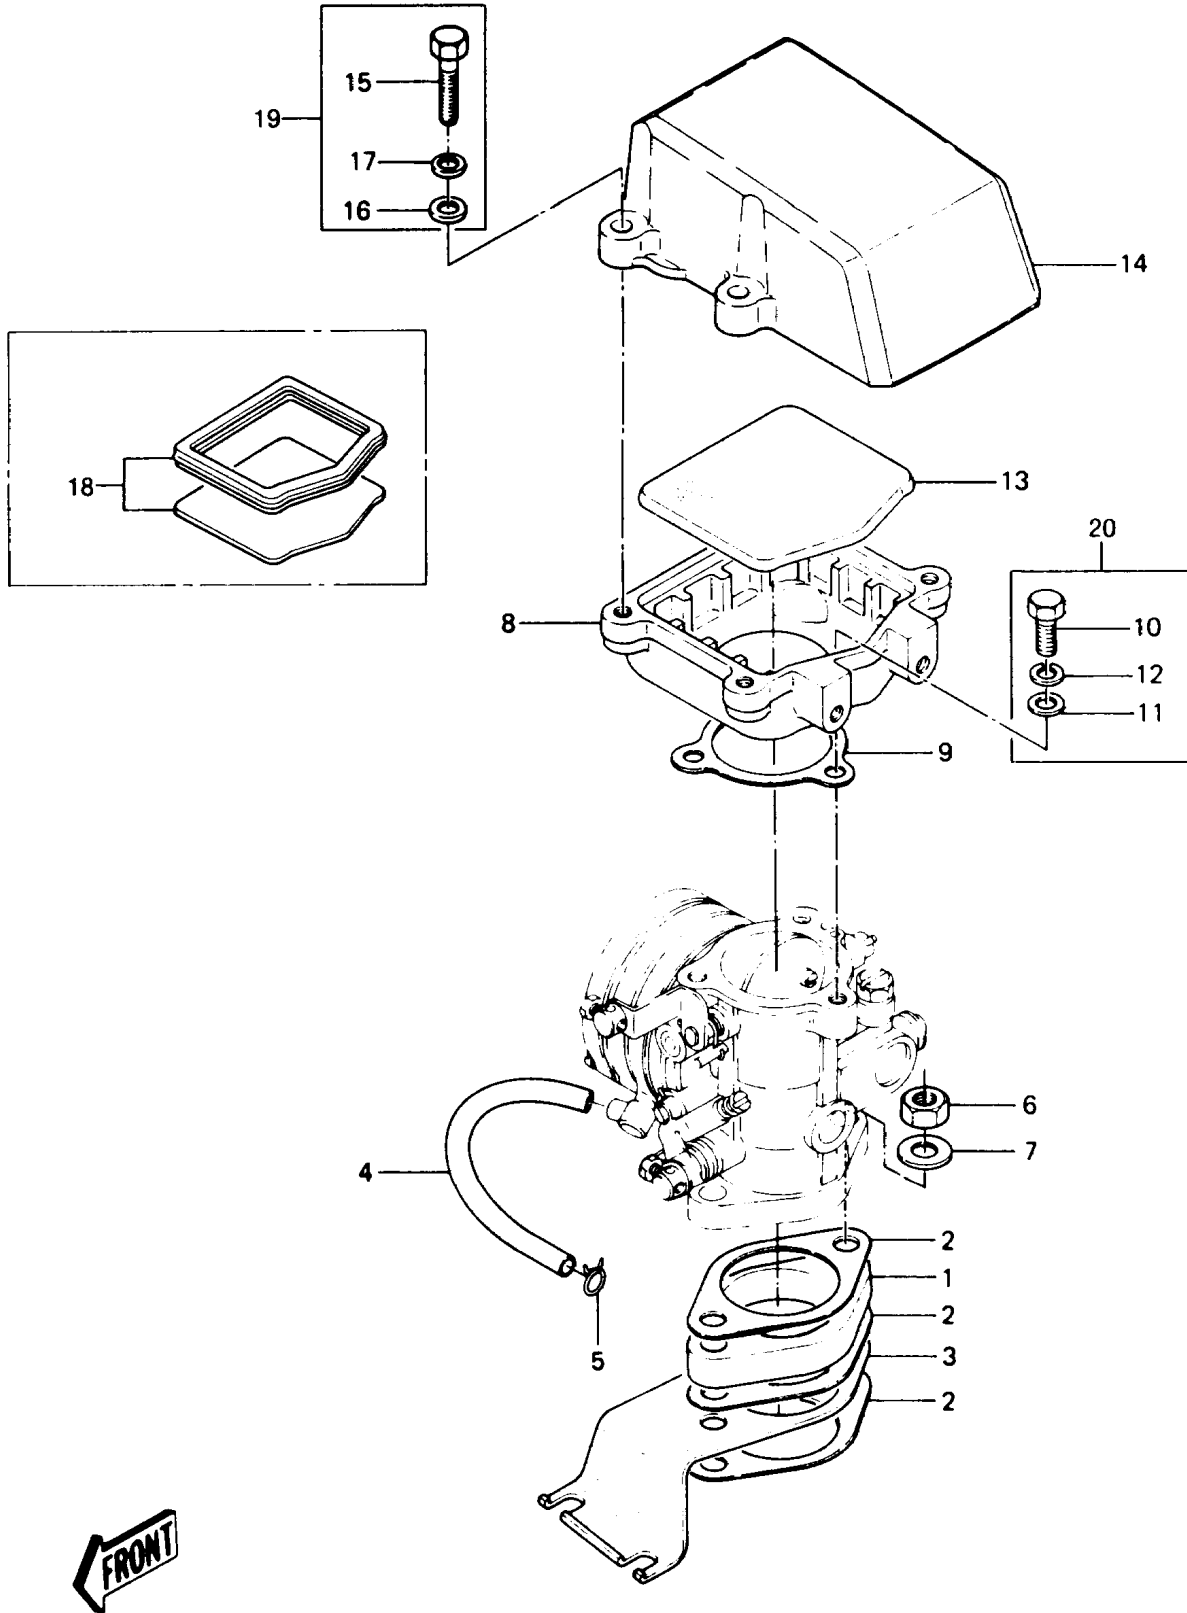

1990 JS440 PARTS DIAGRAM

Carburetor Brackets/Flame Arrester

1990 JS440 PARTS LIST

Carburetor Brackets/Flame Arrester

ITEM NAME	PART NUMBER	QUANTITY
COVER-INTAKE (Ref # 14A)	59421-3703	1
ARRESTER-FLAME (Ref # 18)	59006-3706	1
BOLT,6X25 (Ref # 19)	92002-3714	4
BOLT,6X20 (Ref # 20)	92002-3755	3
INSULATOR (Ref # 1)	16061-511	1
GASKET,INSULATOR (Ref # 2)	16062-508	3
BRACKET,CONTROL (Ref # 3)	11034-3004	1
TUBE,PULS (Ref # 4)	92059-518	1
CLAMP (Ref # 5)	92037-530	1
NUT-HEX,8MM (Ref # 6)	312R0800	2
WASHER,PLAIN,8MM (Ref # 7)	92022-3043	2
CASE (Ref # 8)	32099-3702-YR	1
GASKET (Ref # 9)	16062-502	1