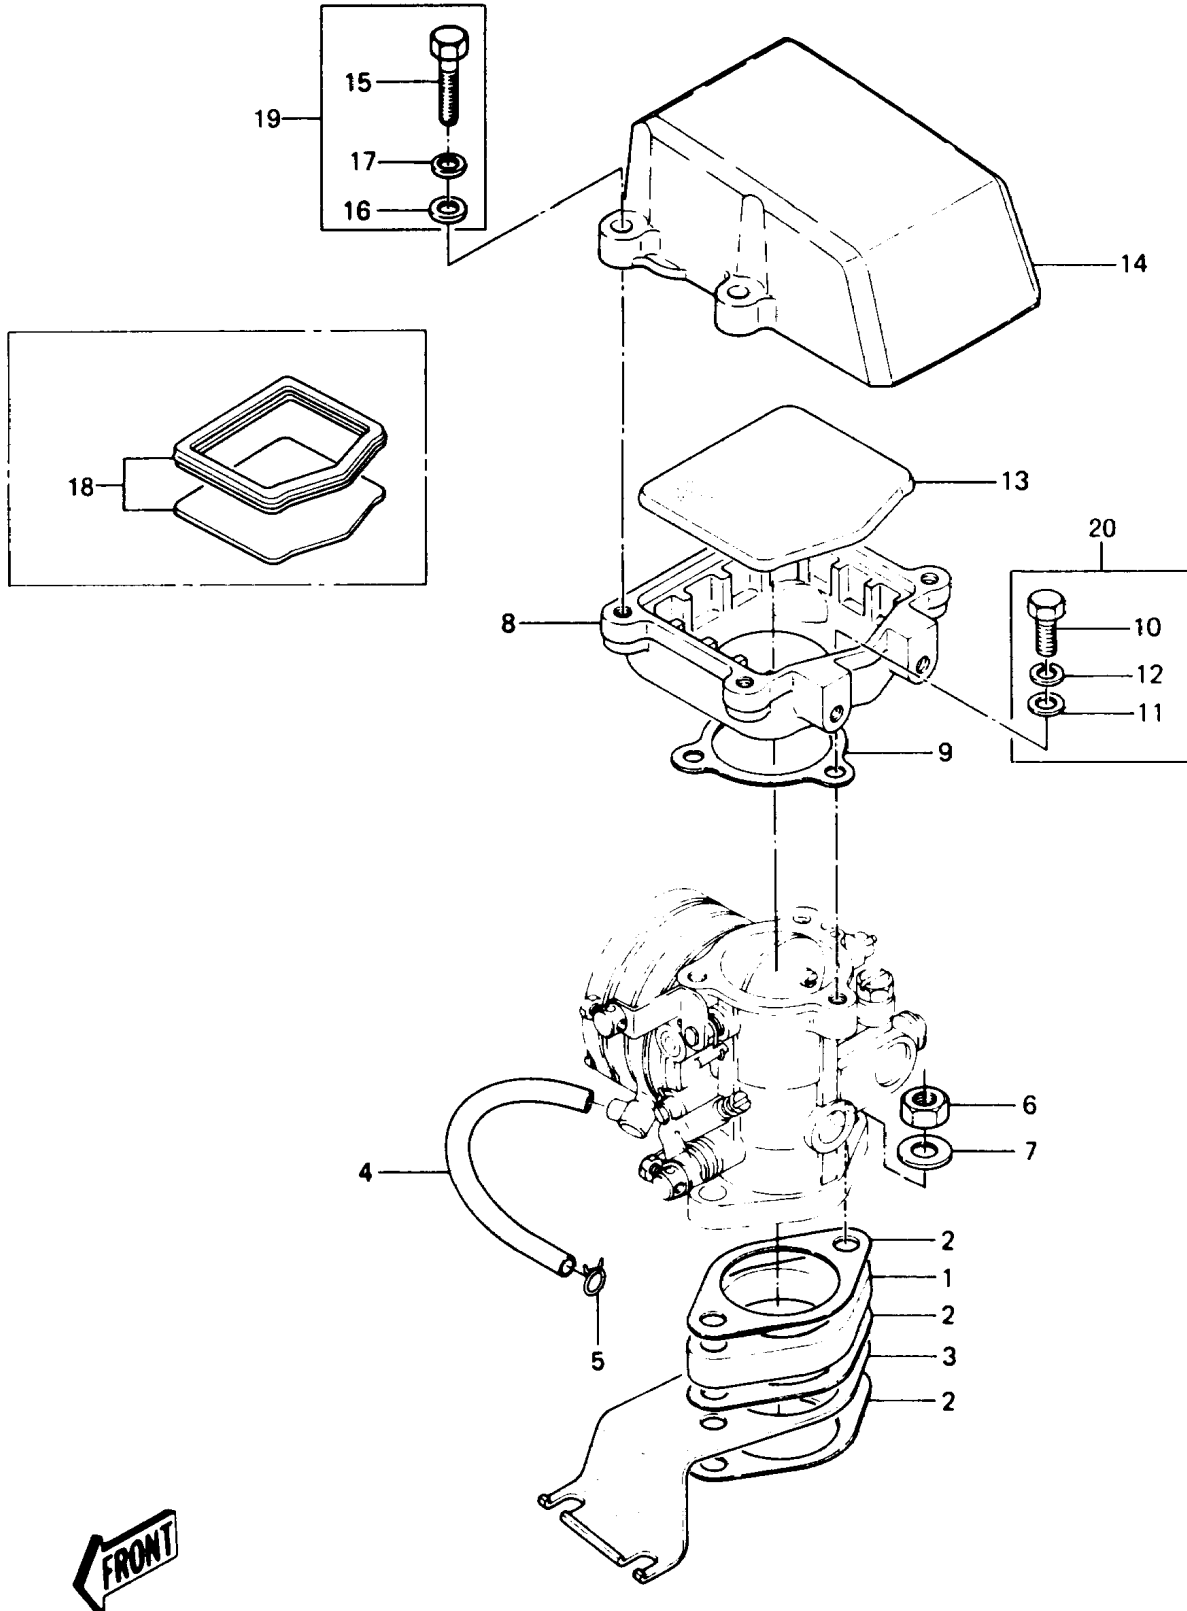

# 1988 JS440 PARTS DIAGRAM

## Carburetor Brackets/Flame Arrester

# 1988 JS440 PARTS LIST

## Carburetor Brackets/Flame Arrester

ITEM NAME	PART NUMBER	QUANTITY
BOLT,6X22 (Ref # 10)	92001-2047	3
WASHER-PLAIN-SMALL,6MM (Ref # 11)	410S0600	3
WASHER-SPRING,6MM (Ref # 12)	461S0600	3
COVER-INTAKE (Ref # 14)	59421-3001-YR	1
BOLT,6X30 (Ref # 15)	92001-3022	4
WASHER-PLAIN-SMALL,6MM (Ref # 16)	410S0600	4
WASHER-SPRING,6MM (Ref # 17)	461S0600	4
ARRESTER-FLAME (Ref # 18)	59006-3706	1
INSULATOR (Ref # 1)	16061-511	1
GASKET,INSULATOR (Ref # 2)	16062-508	3
BRACKET,CONTROL (Ref # 3)	11034-3004	1
TUBE,PULS (Ref # 4)	92059-518	1
CLAMP (Ref # 5)	92037-530	1
NUT-HEX,8MM (Ref # 6)	312R0800	2
WASHER,PLAIN,8MM (Ref # 7)	92022-3043	2
CASE (Ref # 8)	32099-3702-YR	1
GASKET (Ref # 9)	16062-502	1