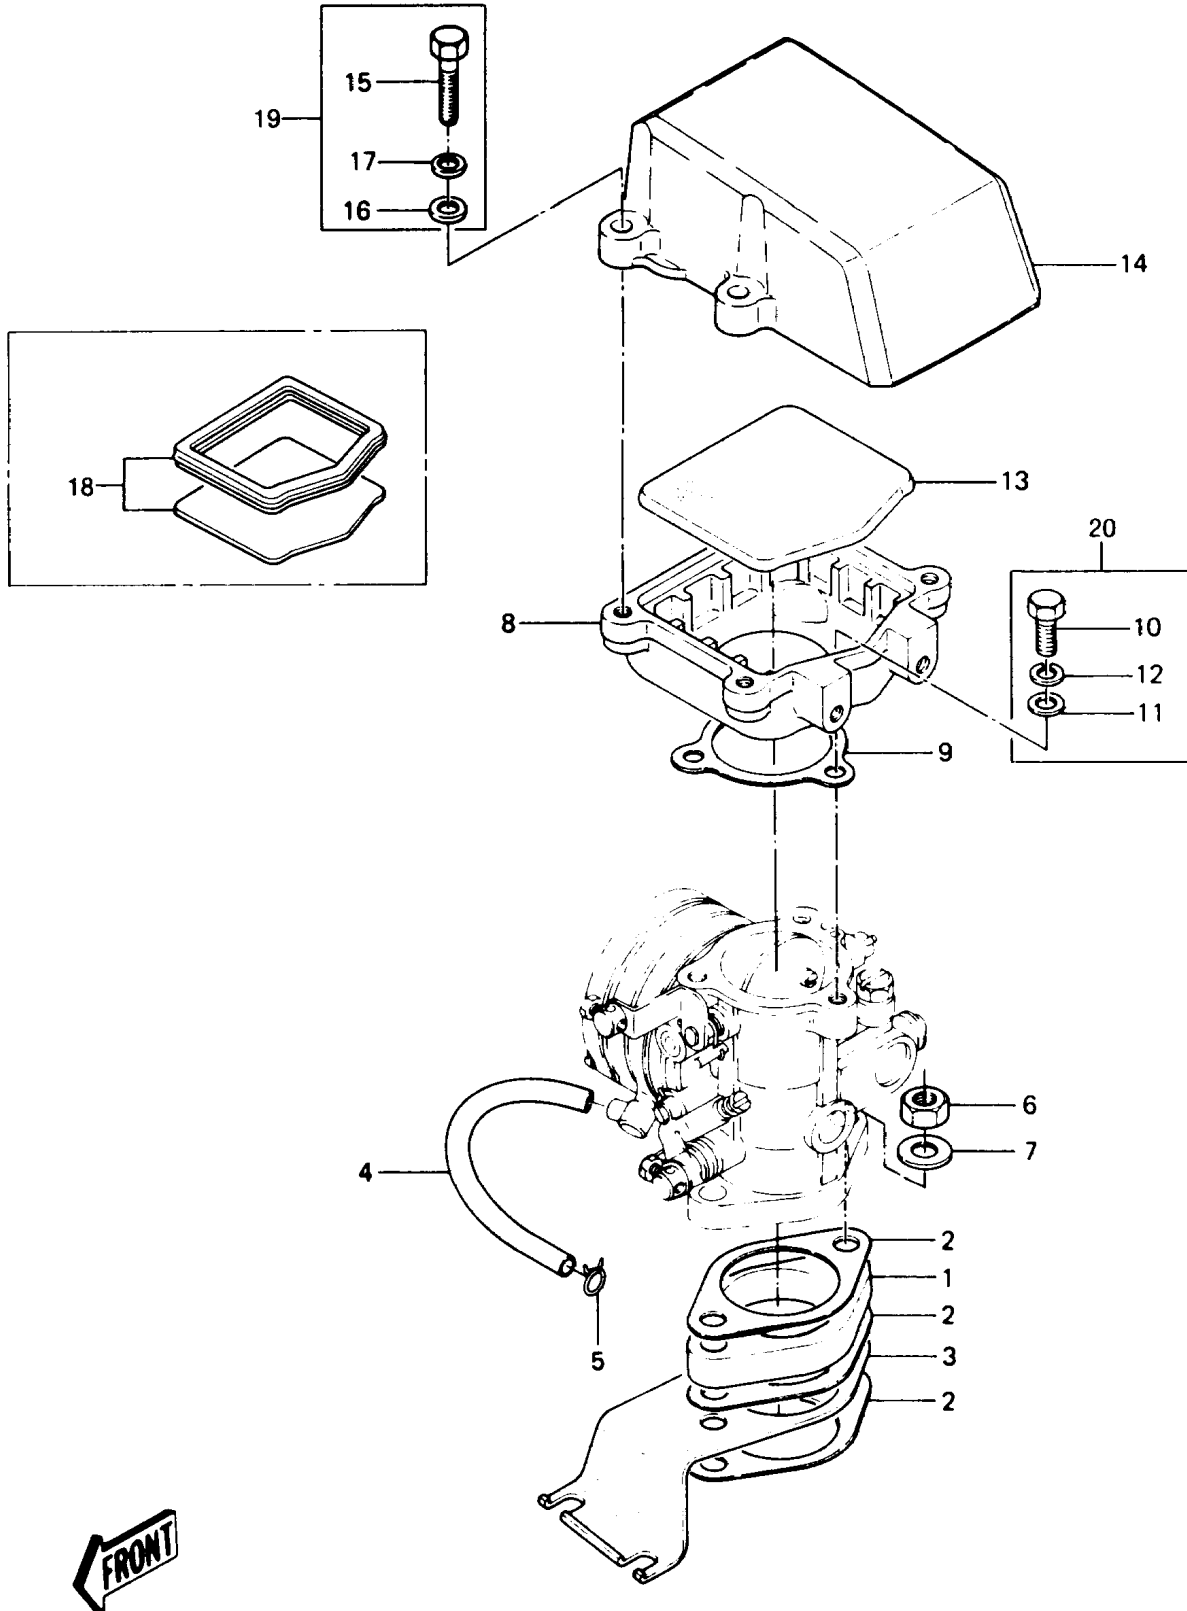

1987 JS440 PARTS DIAGRAM

Carburetor Brackets/Flame Arrester

1987 JS440 PARTS LIST

Carburetor Brackets/Flame Arrester

ITEM NAME	PART NUMBER	QUANTITY
BOLT,6X22 (Ref # 10)	92001-2047	3
WASHER-PLAIN-SMALL,6MM (Ref # 11)	410S0600	3
WASHER-SPRING,6MM (Ref # 12)	461S0600	3
ARRESTER-FLAME (Ref # 13)	59006-3003	1
COVER-INTAKE (Ref # 14)	59421-3001-YR	1
BOLT,6X30 (Ref # 15)	92001-3022	4
WASHER-PLAIN-SMALL,6MM (Ref # 16)	410S0600	4
WASHER-SPRING,6MM (Ref # 17)	461S0600	4
INSULATOR (Ref # 1)	16061-511	1
GASKET,INSULATOR (Ref # 2)	16062-508	3
BRACKET,CONTROL (Ref # 3)	11034-3004	1
TUBE,PULS (Ref # 4)	92059-518	1
CLAMP (Ref # 5)	92037-530	1
NUT-HEX,8MM (Ref # 6)	312R0800	2
WASHER,PLAIN,8MM (Ref # 7)	92022-3043	2
CASE (Ref # 8)	32099-3702-YR	1
GASKET (Ref # 9)	16062-502	1