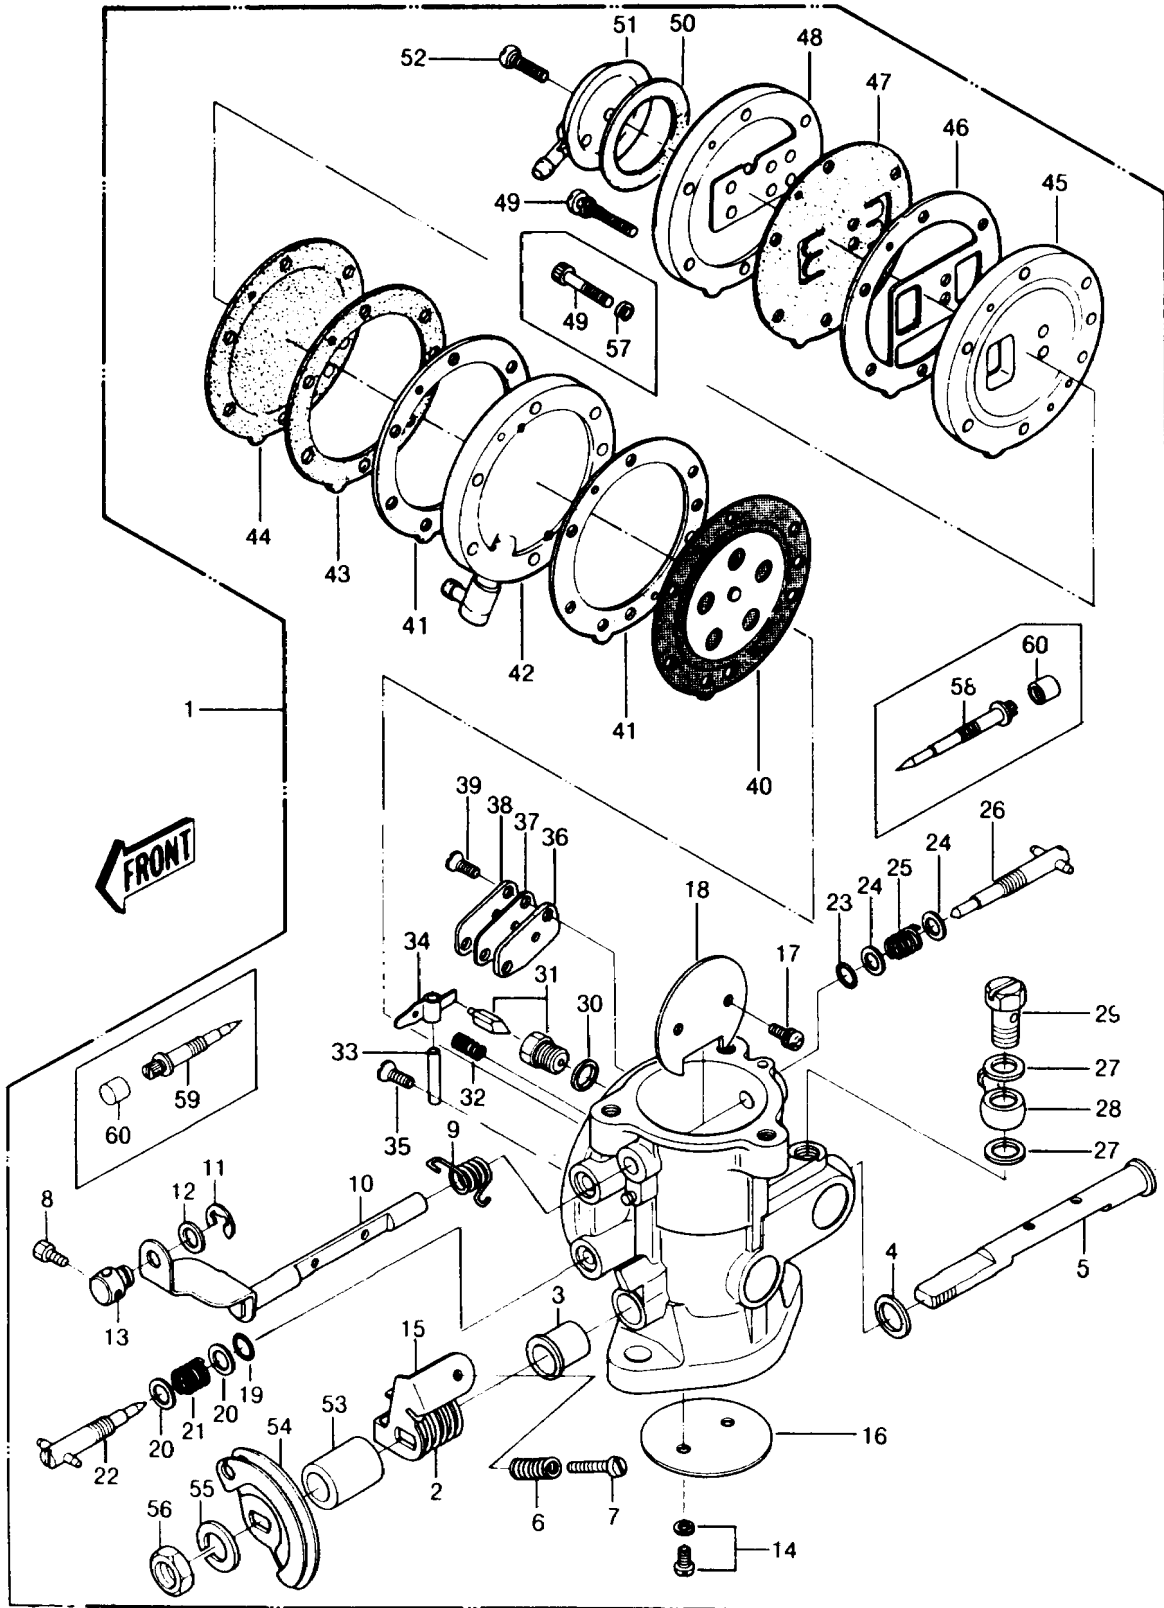

1990 JS440 PARTS DIAGRAM

Carburetor

1990 JS440 PARTS LIST

Carburetor

ITEM NAME	PART NUMBER	QUANTITY
RING-SNAP,5MM,SUS304 (Ref # 11)	92033-3004	1
WASHER,PLAIN,NYLON (Ref # 12)	92022-3020	1
TERMINAL,CHOKE SHAFT (Ref # 13)	21169-3008	1
LEVER-THROTTLE (Ref # 15A)	39075-3706	1
RING-O (Ref # 19)	92055-510	1
WASHER (Ref # 20)	92022-537	1
SPRING (Ref # 21)	92081-528	1
RING-O (Ref # 23)	92055-511	1
GASKET (Ref # 24)	92065-528	1
SPRING (Ref # 25)	92081-534	1
GASKET,BANJO BOLT (Ref # 27)	92065-078	2
JOINT,BANJO (Ref # 28)	59071-505	1
BOLT,BANJO (Ref # 29)	92003-521	1
GASKET,FLOAT VALVE SEAT (Ref # 30)	16029-004	1
VALVE-FLOAT,#1.5 (Ref # 31)	16030-503	1
SPRING (Ref # 32)	92081-536	1
PIN,FLOAT (Ref # 33)	16032-006	1
PLATE (Ref # 34)	59001-506	1
SCREW (Ref # 35)	92009-3714	1
CARBURETOR-ASSY (Ref # 1A)	15001-3752	1
SPRING,THROTTLE SHAFT (Ref # 2)	92144-3715	1
BUSHING,CARBURETOR (Ref # 3)	92028-3730	1
SPRING (Ref # 6A)	92144-3722	1
SCREW,4X18 (Ref # 7A)	92009-2245	1
BOLT,4X8 (Ref # 8)	92001-3026	1
GASKET (Ref # 36)	92065-544	1
DIAPHRAGM,CHECK SHEET (Ref # 37)	51069-501	1
BRACKET,CARBURETOR (Ref # 38)	59086-541	1
SCREW (Ref # 39)	92009-3714	2