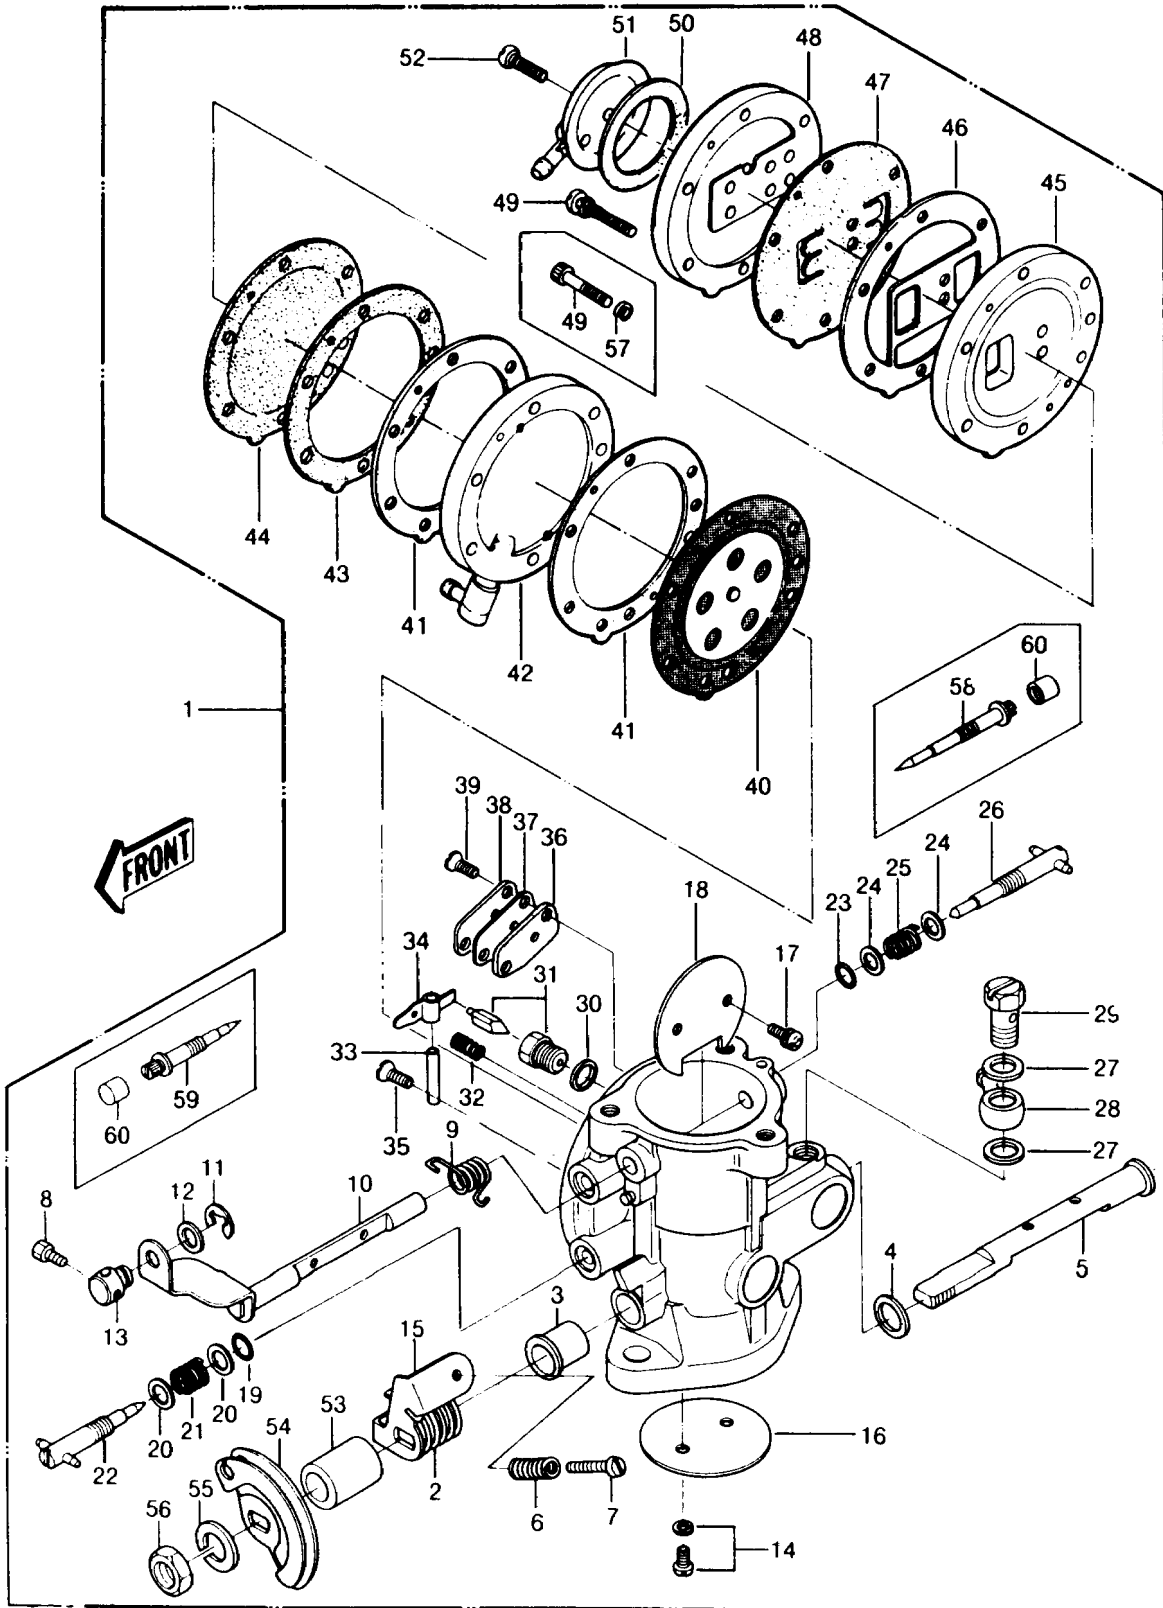

1989 JS440 PARTS DIAGRAM

Carburetor

1989 JS440 PARTS LIST

Carburetor

ITEM NAME	PART NUMBER	QUANTITY
SHAFT-CARBURETOR,CHOKE (Ref # 10)	16041-2168	1
RING-SNAP,5MM,SUS304 (Ref # 11)	92033-3004	1
WASHER,PLAIN,NYLON (Ref # 12)	92022-3020	1
TERMINAL,CHOKE SHAFT (Ref # 13)	21169-3008	1
SCREW-PAN-WS-CROS (Ref # 14)	223B0307	1
LEVER,THROTTLE SHAFT (Ref # 15)	13168-3703	1
VALVE-THROTTLE (Ref # 16)	16025-503	1
SCREW-PAN-WS-CROS,3X6 (Ref # 17)	223B0306	1
VALVE,CHOKE (Ref # 18)	16126-3001	1
RING-O (Ref # 19)	92055-510	1
WASHER (Ref # 20)	92022-537	1
SPRING (Ref # 21)	92081-528	1
NEEDLE-JET,LOW SPEED (Ref # 22)	16009-3001	1
RING-O (Ref # 23)	92055-511	1
GASKET (Ref # 24)	92065-528	1
SPRING (Ref # 25)	92081-534	1
NEEDLE-JET,HIGH SPEED (Ref # 26)	16009-3002	1
GASKET,BANJO BOLT (Ref # 27)	92065-078	1
JOINT,BANJO (Ref # 28)	59071-505	1
BOLT,BANJO (Ref # 29)	92003-521	1
GASKET,FLOAT VALVE SEAT (Ref # 30)	16029-004	1
VALVE-FLOAT,#1.5 (Ref # 31)	16030-503	1
SPRING (Ref # 32)	92081-536	1
PIN,FLOAT (Ref # 33)	16032-006	1
PLATE (Ref # 34)	59001-506	1
SCREW (Ref # 35)	92009-3714	2
CARBURETOR-ASSY (Ref # 1)	15001-3719	1
SPRING,THROTTLE SHAFT (Ref # 2)	92144-3715	1
BUSHING,CARBURETOR (Ref # 3)	92028-3730	1