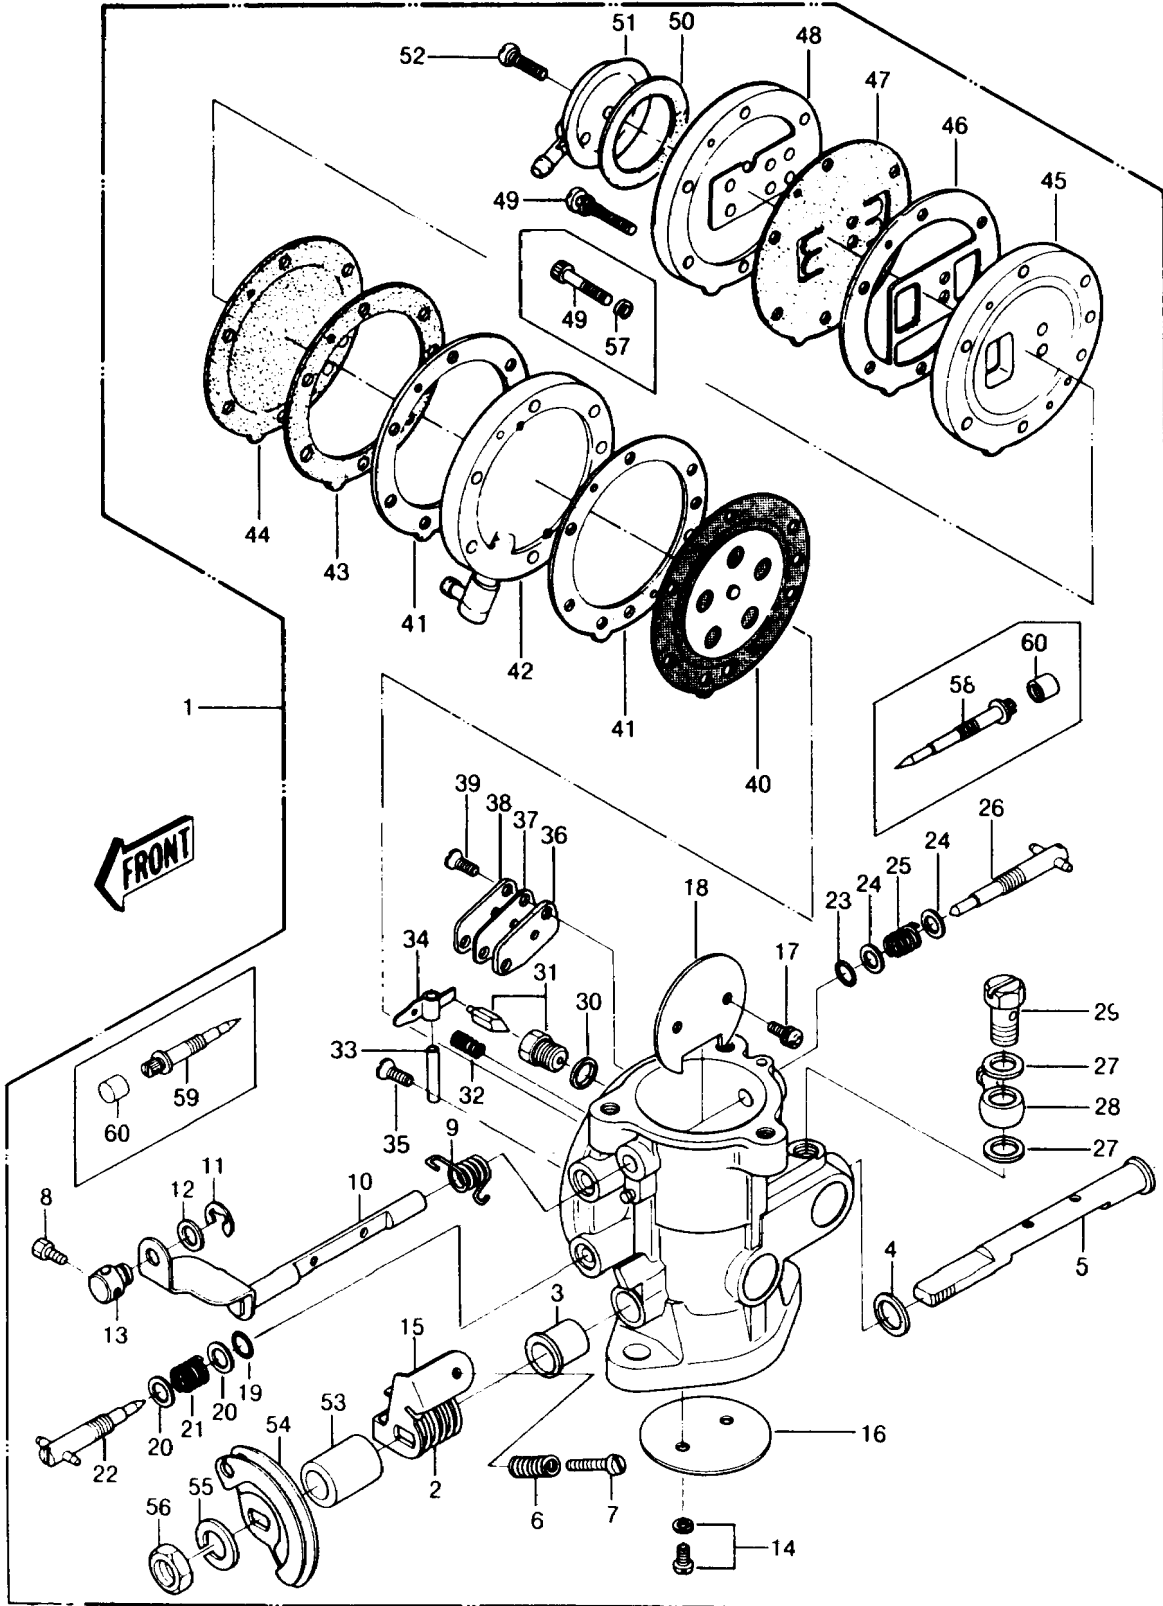

1988 JS440 PARTS DIAGRAM

Carburetor

1988 JS440 PARTS LIST

Carburetor

ITEM NAME	PART NUMBER	QUANTITY
SHAFT-CARBURETOR,CHOKE (Ref # 10)	16041-2168	1
RING-SNAP,5MM,SUS304 (Ref # 11)	92033-3004	1
WASHER,PLAIN,NYLON (Ref # 12)	92022-3020	1
TERMINAL,CHOKE SHAFT (Ref # 13)	21169-3008	1
SCREW-PAN-WS-CROS (Ref # 14)	223B0307	2
LEVER,THROTTLE SHAFT (Ref # 15)	13168-3703	1
VALVE-THROTTLE (Ref # 16)	16025-503	1
SCREW-PAN-WS-CROS,3X6 (Ref # 17)	223B0306	2
VALVE,CHOKE (Ref # 18)	16126-3001	1
RING-O (Ref # 19)	92055-510	1
WASHER (Ref # 20)	92022-537	2
SPRING (Ref # 21)	92081-528	1
NEEDLE-JET,LOW SPEED (Ref # 22)	16009-3001	1
RING-O (Ref # 23)	92055-511	1
GASKET (Ref # 24)	92065-528	2
SPRING (Ref # 25)	92081-534	1
NEEDLE-JET,HIGH SPEED (Ref # 26)	16009-3002	1
GASKET,BANJO BOLT (Ref # 27)	92065-078	2
JOINT,BANJO (Ref # 28)	59071-505	1
BOLT,BANJO (Ref # 29)	92003-521	1
GASKET,FLOAT VALVE SEAT (Ref # 30)	16029-004	1
VALVE-FLOAT,#1.5 (Ref # 31)	16030-503	1
SPRING (Ref # 32)	92081-536	1
PIN,FLOAT (Ref # 33)	16032-006	1
PLATE (Ref # 34)	59001-506	1
SCREW (Ref # 35)	92009-3714	1
CARBURETOR-ASSY (Ref # 1)	15001-3719	1
SPRING,THROTTLE SHAFT (Ref # 2)	92144-3715	1
BUSHING,CARBURETOR (Ref # 3)	92028-3730	1