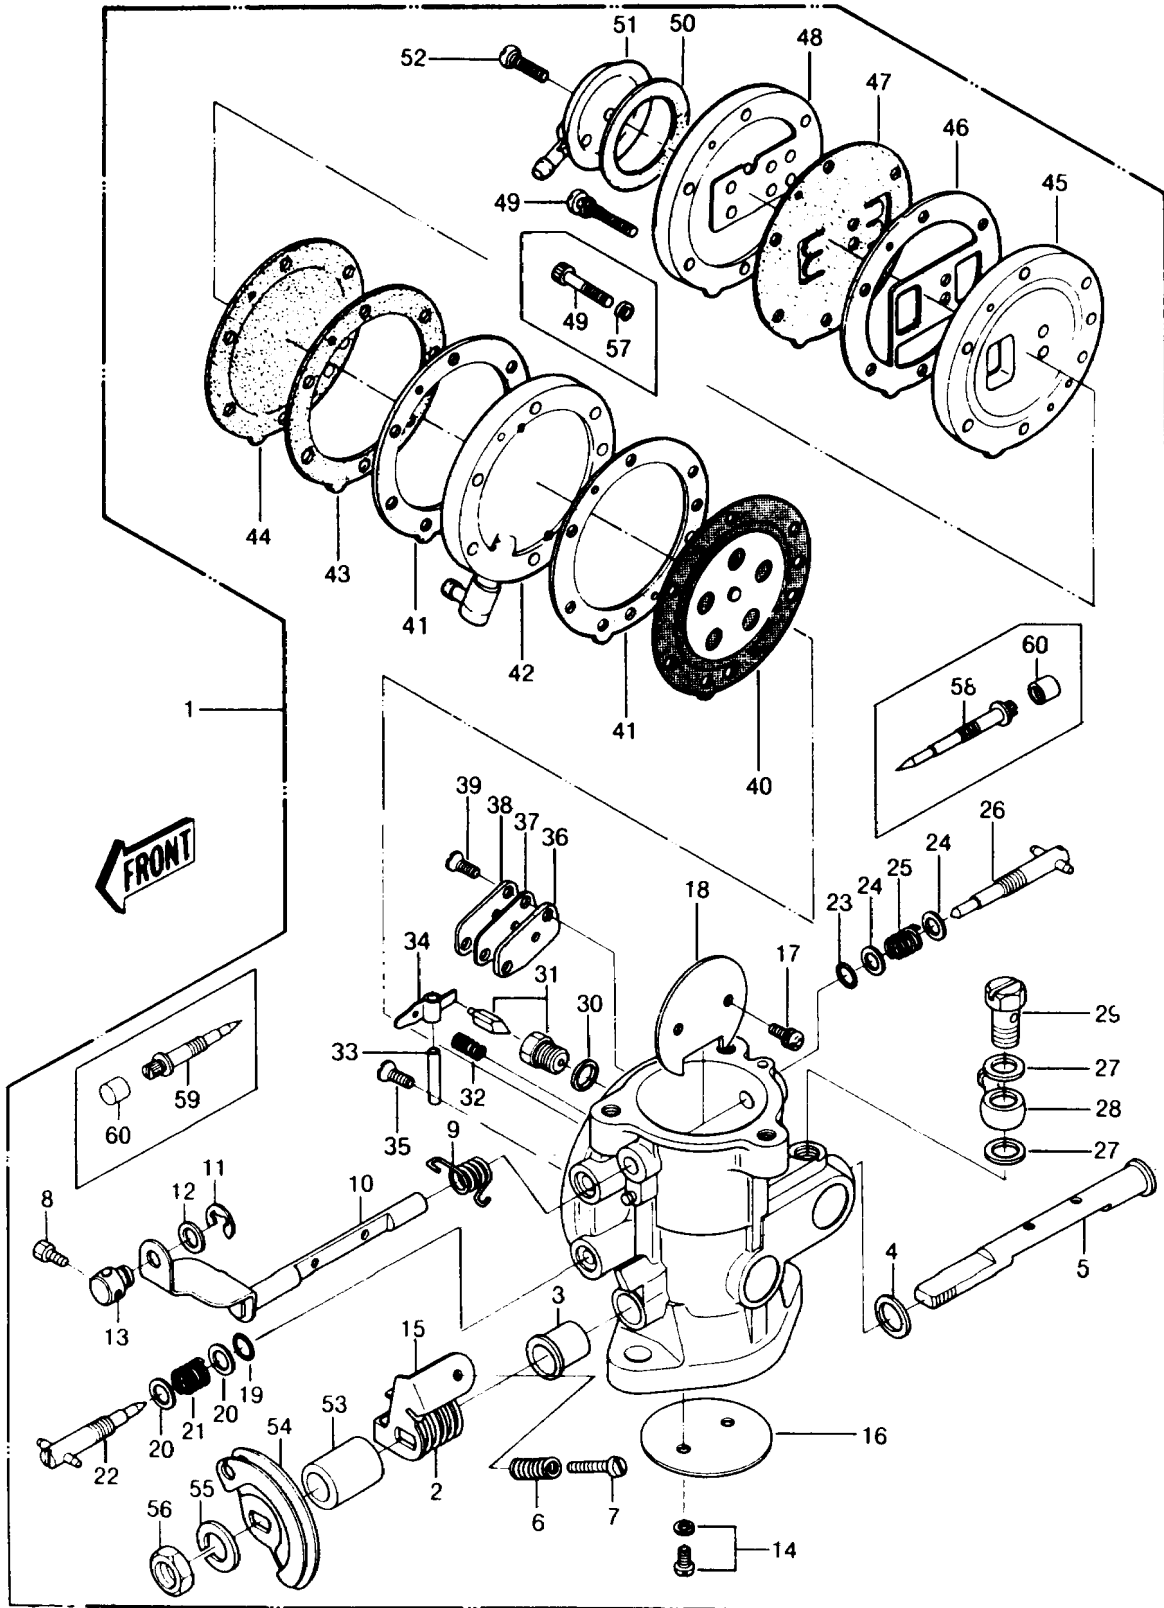

1987 JS440 PARTS DIAGRAM

Carburetor