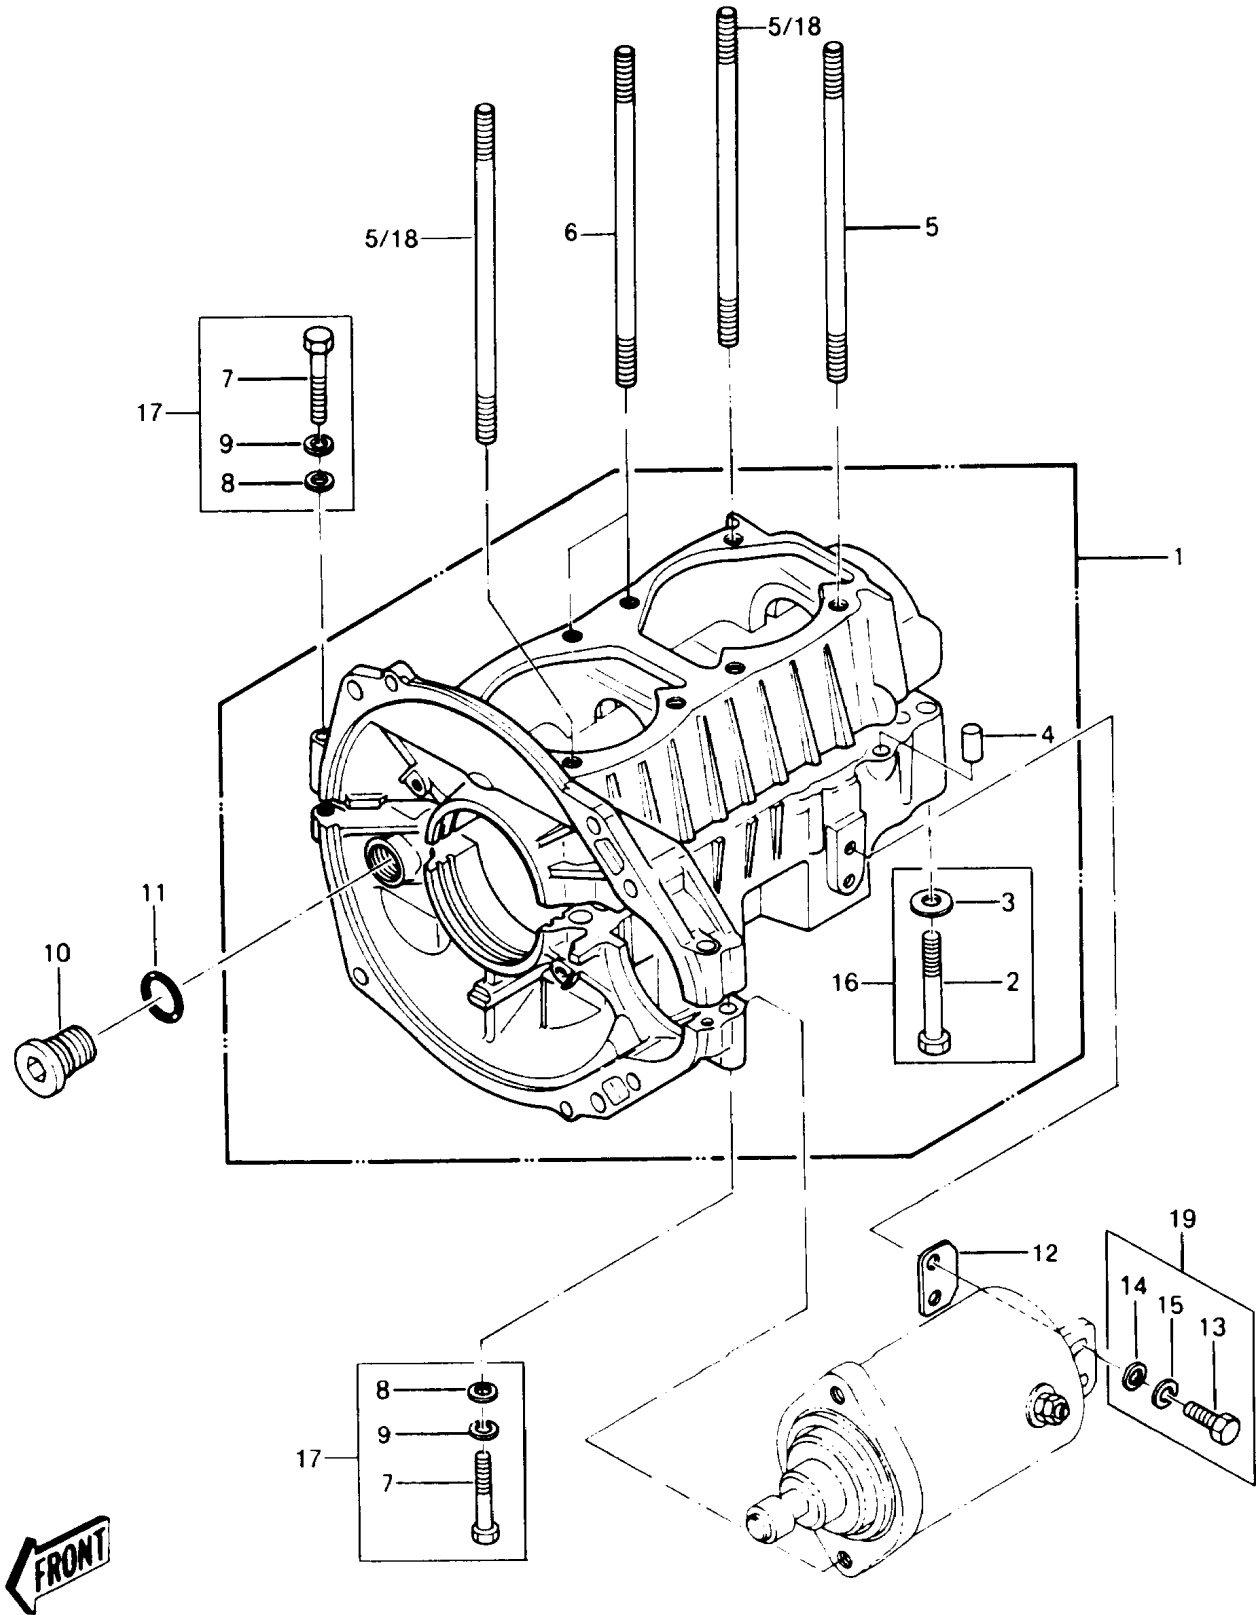

1989 JS440 PARTS DIAGRAM

Crankcase

1989 JS440 PARTS LIST

Crankcase

ITEM NAME	PART NUMBER	QUANTITY
JOINT (Ref # 10)	59071-516	1
O RING,16MM (Ref # 11)	670B2016	1
SHIM,STARTER,T=0.6 (Ref # 12A)	92025-3013	1
SHIM,STARTER,T=0.8 (Ref # 12B)	92025-3014	1
SHIM,STARTER,T=0.4 (Ref # 12)	92025-3012	1
BOLT,6X20 (Ref # 13)	110R0620	1
WASHER-PLAIN-SMALL,6MM (Ref # 14)	410S0600	2
WASHER-SPRING,6MM (Ref # 15)	461S0600	2
STUD,8X167 (Ref # 18)	92004-3020	1
SET-CRANKCASE (Ref # 1)	14001-3027-YR	1
BOLT,8X60 (Ref # 2)	92001-3033	1
WASHER-PLAIN-SMALL,8MM (Ref # 3)	410S0800	1
PIN,DOWEL,6.3X8X14 (Ref # 4)	92042-007	1
STUD,8X167 (Ref # 5A)	92004-507	2
STUD,8X170 (Ref # 6)	92004-2084	1
BOLT,6X40 (Ref # 7)	110R0640	1