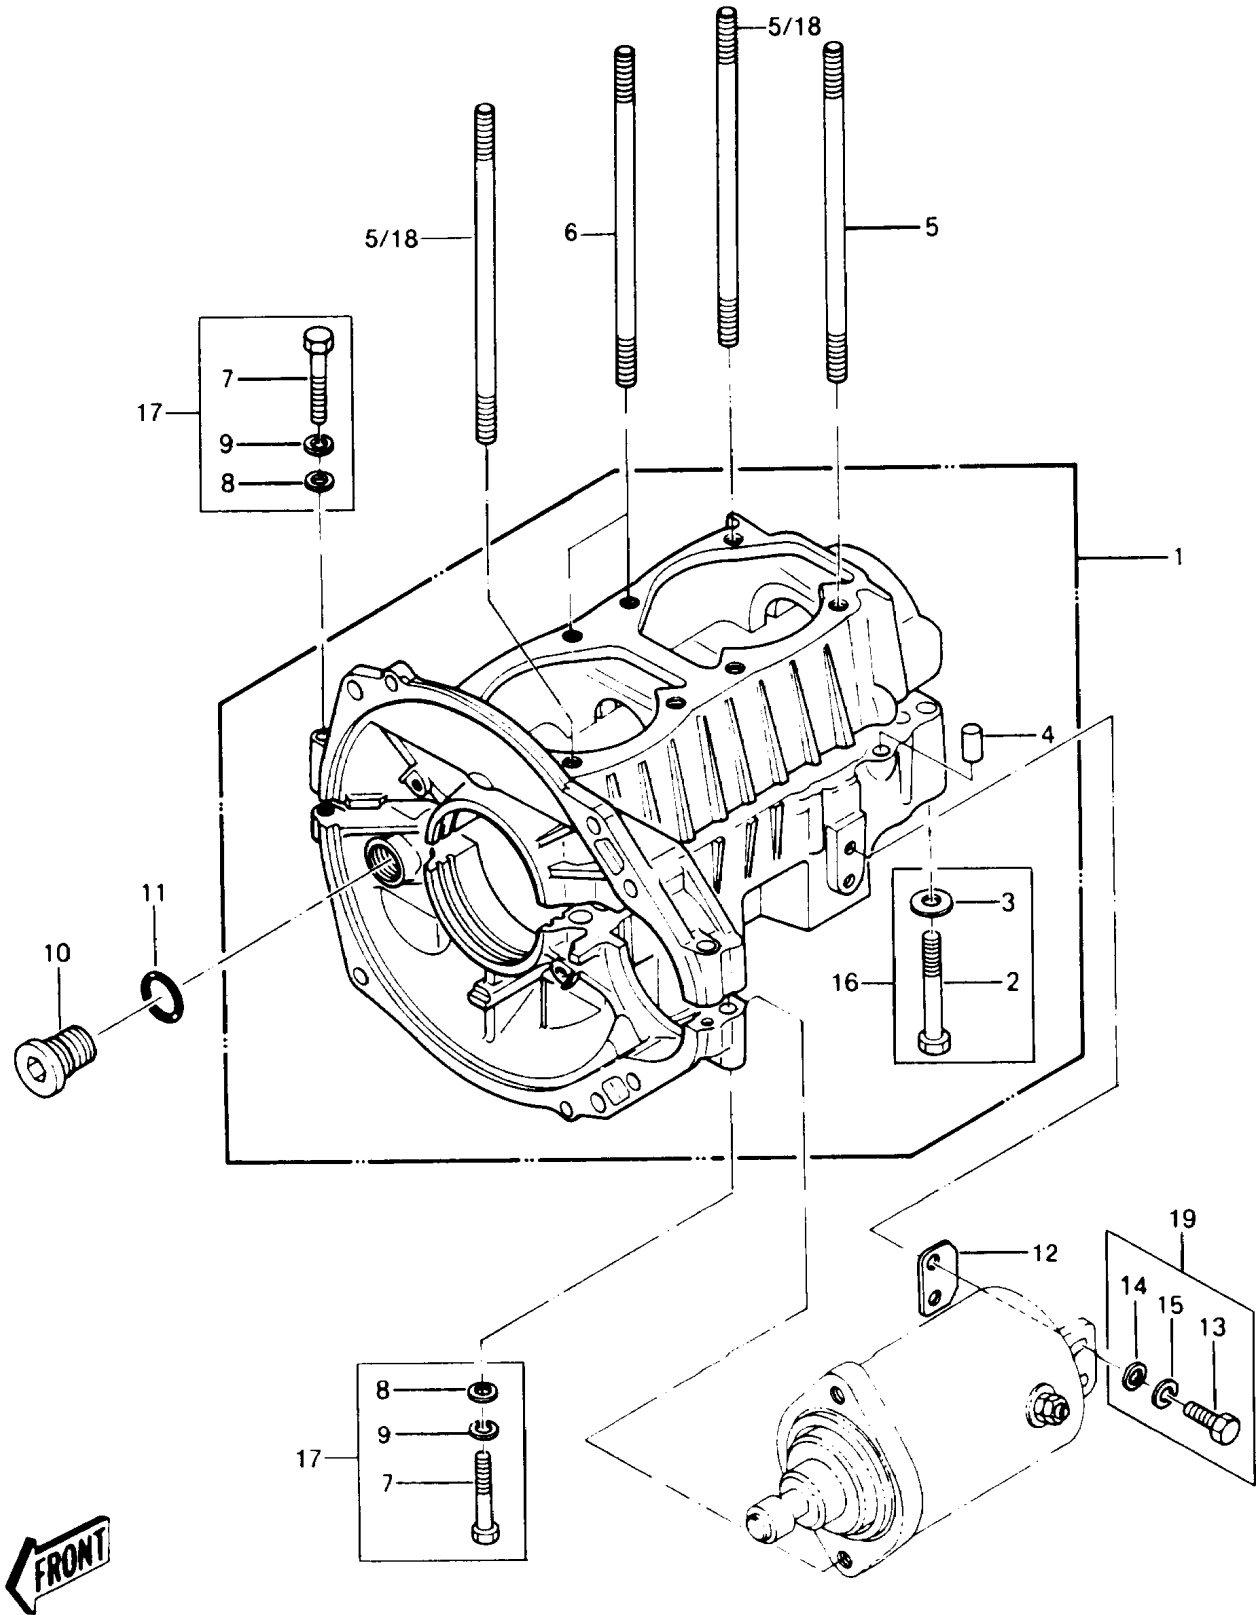

1987 JS440 PARTS DIAGRAM

Crankcase

1987 JS440 PARTS LIST

Crankcase

ITEM NAME	PART NUMBER	QUANTITY
JOINT (Ref # 10)	59071-516	1
O RING,16MM (Ref # 11)	670B2016	1
SHIM,STARTER,T=0.6 (Ref # 12A)	92025-3013	AR
SHIM,STARTER,T=0.8 (Ref # 12B)	92025-3014	AR
SHIM,STARTER,T=0.4 (Ref # 12)	92025-3012	AR
BOLT,6X20 (Ref # 13)	110R0620	2
WASHER-PLAIN-SMALL,6MM (Ref # 14)	410S0600	2
WASHER-SPRING,6MM (Ref # 15)	461S0600	2
SET-CRANKCASE (Ref # 1)	14001-3027-YR	1
BOLT,8X60 (Ref # 2)	92001-3033	10
WASHER-PLAIN-SMALL,8MM (Ref # 3)	410S0800	10
PIN,DOWEL,6.3X8X14 (Ref # 4)	92042-007	2
STUD,8X167 (Ref # 5)	92004-507	6
STUD,8X170 (Ref # 6)	92004-2084	2
BOLT,6X40 (Ref # 7)	110R0640	3
WASHER-PLAIN-SMALL,6MM (Ref # 8)	410S0600	3
WASHER-SPRING,6MM (Ref # 9)	461S0600	3