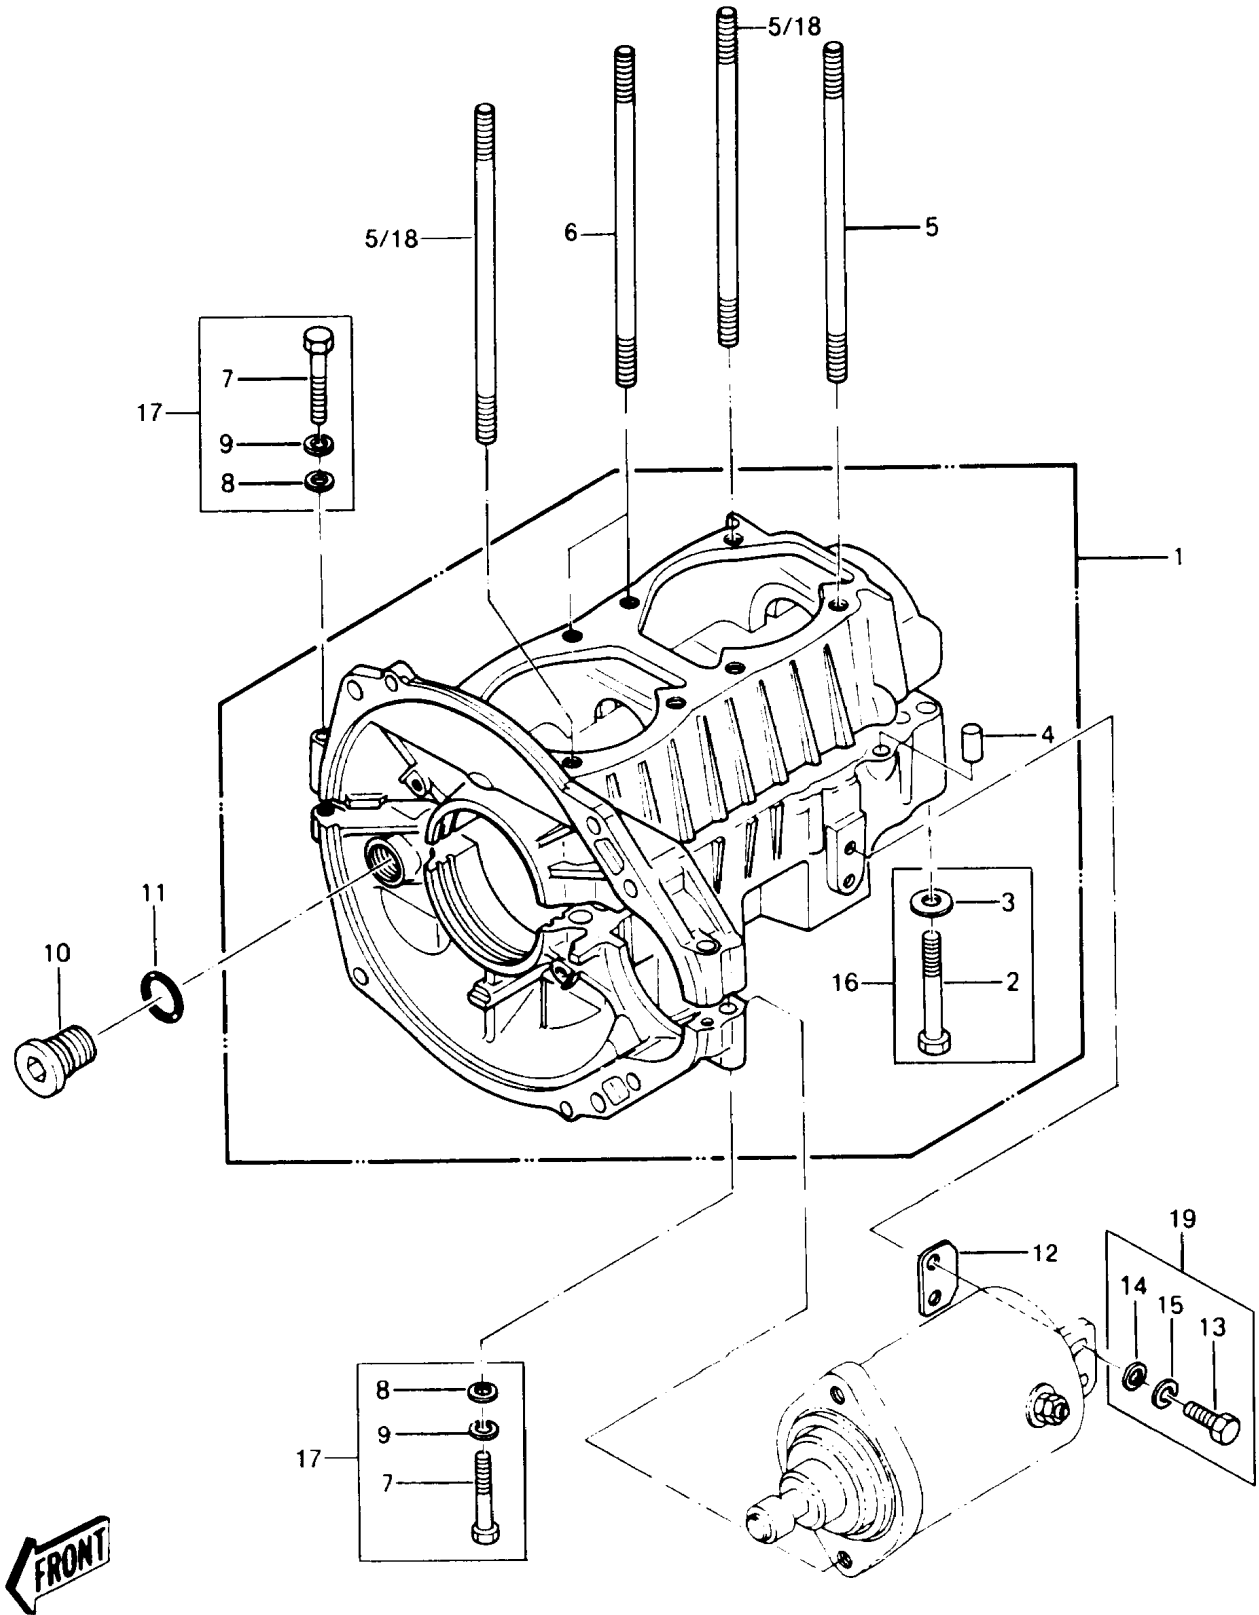

# 1987 JS440 PARTS DIAGRAM

## Crankcase

## 1987 JS440 PARTS LIST

### Crankcase

ITEM NAME	PART NUMBER	QUANTITY
JOINT (Ref # 10)	59071-516	1
O RING,16MM (Ref # 11)	670B2016	1
SHIM,STARTER,T=0.6 (Ref # 12A)	92025-3013	AR
SHIM,STARTER,T=0.8 (Ref # 12B)	92025-3014	AR
SHIM,STARTER,T=0.4 (Ref # 12)	92025-3012	AR
BOLT,6X20 (Ref # 13)	110R0620	2
WASHER-PLAIN-SMALL,6MM (Ref # 14)	410S0600	2
WASHER-SPRING,6MM (Ref # 15)	461S0600	2
SET-CRANKCASE (Ref # 1)	14001-3027-YR	1
BOLT,8X60 (Ref # 2)	92001-3033	10
WASHER-PLAIN-SMALL,8MM (Ref # 3)	410S0800	10
PIN,DOWEL,6.3X8X14 (Ref # 4)	92042-007	2
STUD,8X167 (Ref # 5)	92004-507	6
STUD,8X170 (Ref # 6)	92004-2084	2
BOLT,6X40 (Ref # 7)	110R0640	3
WASHER-PLAIN-SMALL,6MM (Ref # 8)	410S0600	3
WASHER-SPRING,6MM (Ref # 9)	461S0600	3