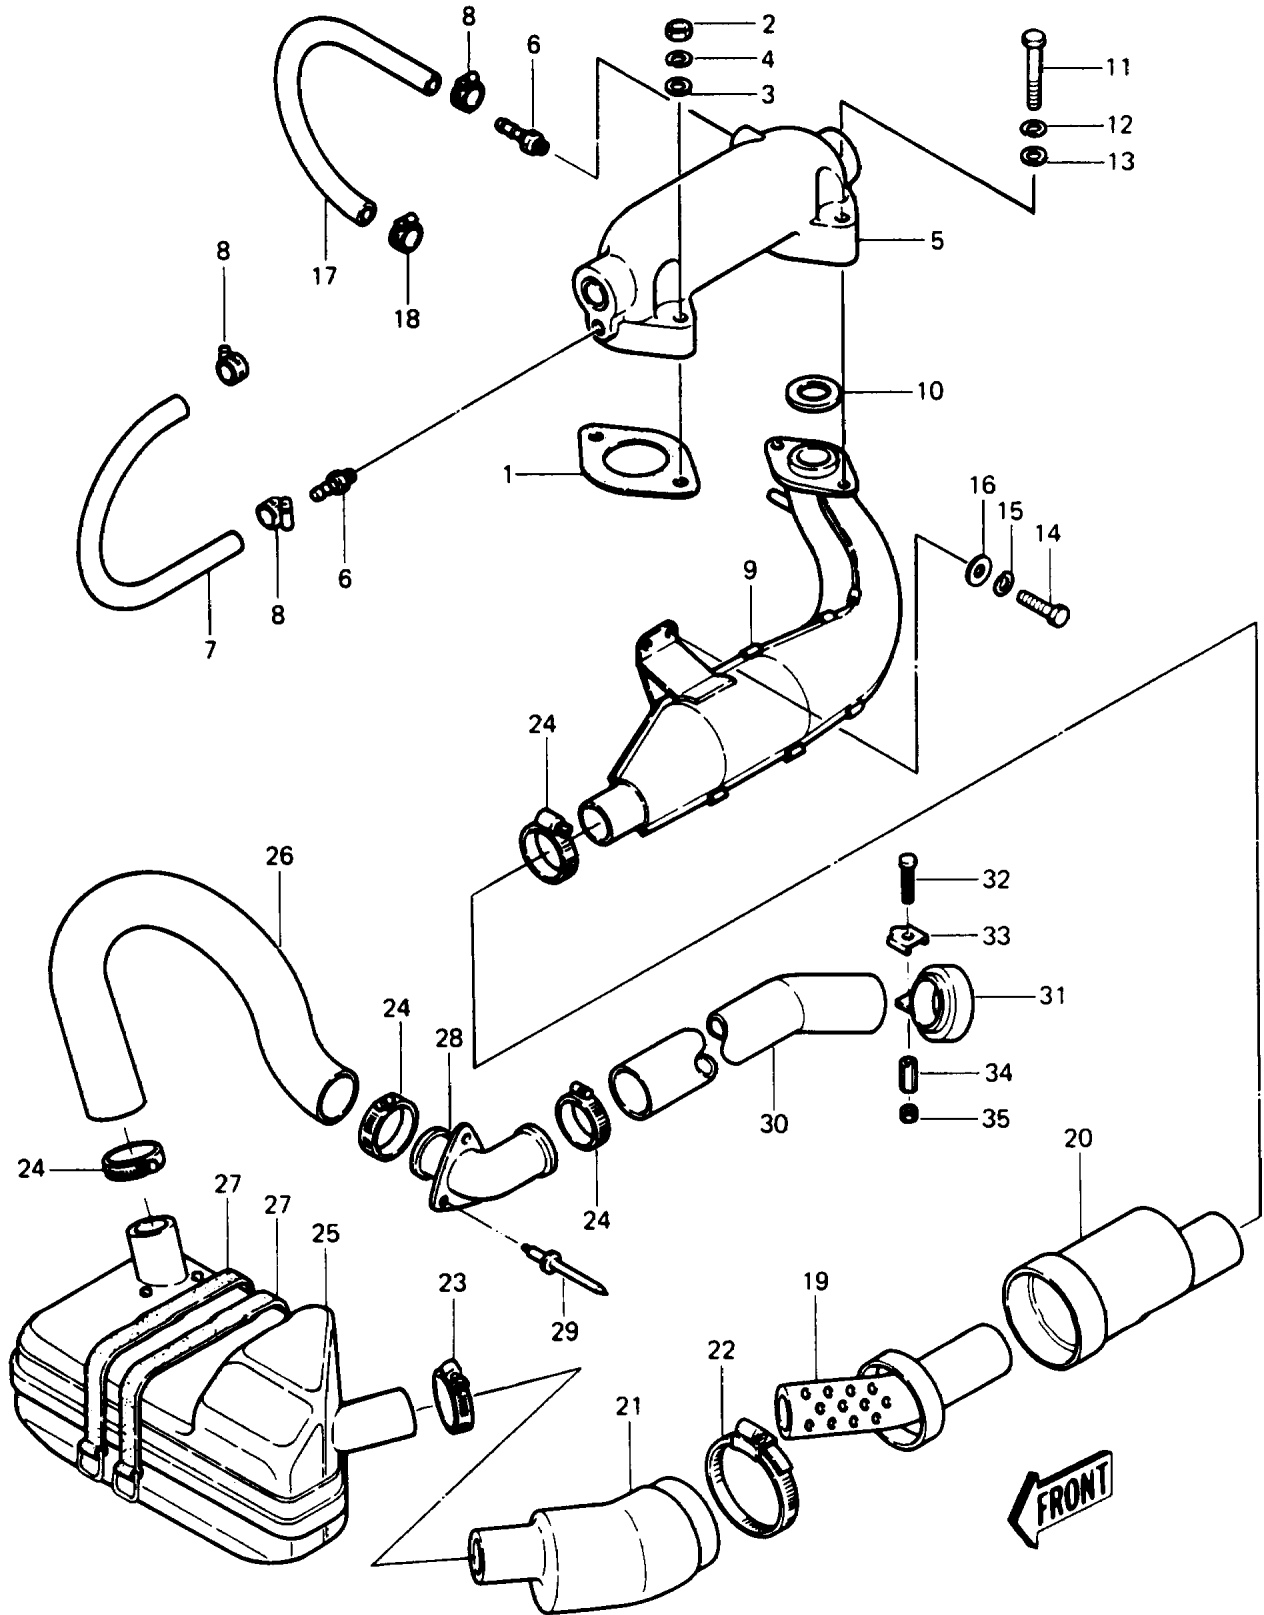

1989 JS440 PARTS DIAGRAM

Muffler(JS440-A11/A12/A13)

1989 JS440 PARTS LIST

Muffler(JS440-A11/A12/A13)

| ITEM NAME | PART NUMBER | QUANTITY |
|-----------------------------------|-------------|----------|
| GASKET,EXHAUST (Ref # 10) | 18067-509 | 1 |
| BOLT,8X45 (Ref # 11) | 110R0845 | 2 |
| WASHER-SPRING,8MM (Ref # 12) | 461S0800 | 2 |
| WASHER-PLAIN-SMALL,8MM (Ref # 13) | 410S0800 | 2 |
| BOLT,8X20 (Ref # 14) | 110R0820 | 2 |
| WASHER-SPRING,8MM (Ref # 15) | 461S0800 | 2 |
| WASHER,8.4X23X2.5 (Ref # 16) | 92022-3744 | 2 |
| TUBE,9X16X250 (Ref # 17) | 92059-502 | 1 |
| CLAMP (Ref # 18) | 92037-504 | 1 |
| PIPE-EXHAUST (Ref # 19) | 59151-528 | 1 |
| TUBE (Ref # 20) | 92059-542 | 1 |
| TUBE (Ref # 21) | 92059-543 | 1 |
| CLAMP (Ref # 22) | 92037-541 | 1 |
| CLAMP (Ref # 23) | 92037-509 | 1 |
| CLAMP (Ref # 24) | 92037-509 | 4 |
| MUFFLER,WATER BOX (Ref # 25) | 18001-3006 | 1 |
| TUBE,EXHAUST (Ref # 26) | 92059-528 | 1 |
| BAND (Ref # 27) | 92072-511 | 2 |
| PIPE-TAIL,TAIL,EXHAUST (Ref # 28) | 59156-506 | 1 |
| RIVET (Ref # 29) | 92039-3701 | 3 |
| TUBE,EXHAUST,TAIL (Ref # 30) | 92059-549 | 1 |
| CLAMP (Ref # 31) | 92037-545 | 1 |
| SCREW,6X45 (Ref # 32A) | 92009-3747 | 1 |
| WASHER (Ref # 33) | 92095-513 | 1 |
| NUT,6MM (Ref # 34) | 92015-532 | 1 |
| NUT-HEX,6MM (Ref # 35) | 311R0600 | 1 |
| GASKET,EXHAUST (Ref # 1) | 18067-502 | 1 |
| NUT-HEX,8MM (Ref # 2) | 311M0800 | 2 |
| WASHER-PLAIN-SMALL,8MM (Ref # 3) | 410S0800 | 2 |

1989 JS440 PARTS LIST

Muffler(JS440-A11/A12/A13)

| ITEM NAME | PART NUMBER | QUANTITY |
|-----------------------------|---------------|----------|
| WASHER-SPRING,8MM (Ref # 4) | 461S0800 | 2 |
| PIPE-EXHAUST (Ref # 5) | 18049-3006-YR | 1 |
| FITTING,HOSE (Ref # 6) | 92005-3001 | 2 |
| TUBE,9X190 (Ref # 7) | 92059-3021 | 1 |
| CLAMP (Ref # 8) | 92037-504 | 3 |
| MUFFLER (Ref # 9) | 18001-520 | 1 |