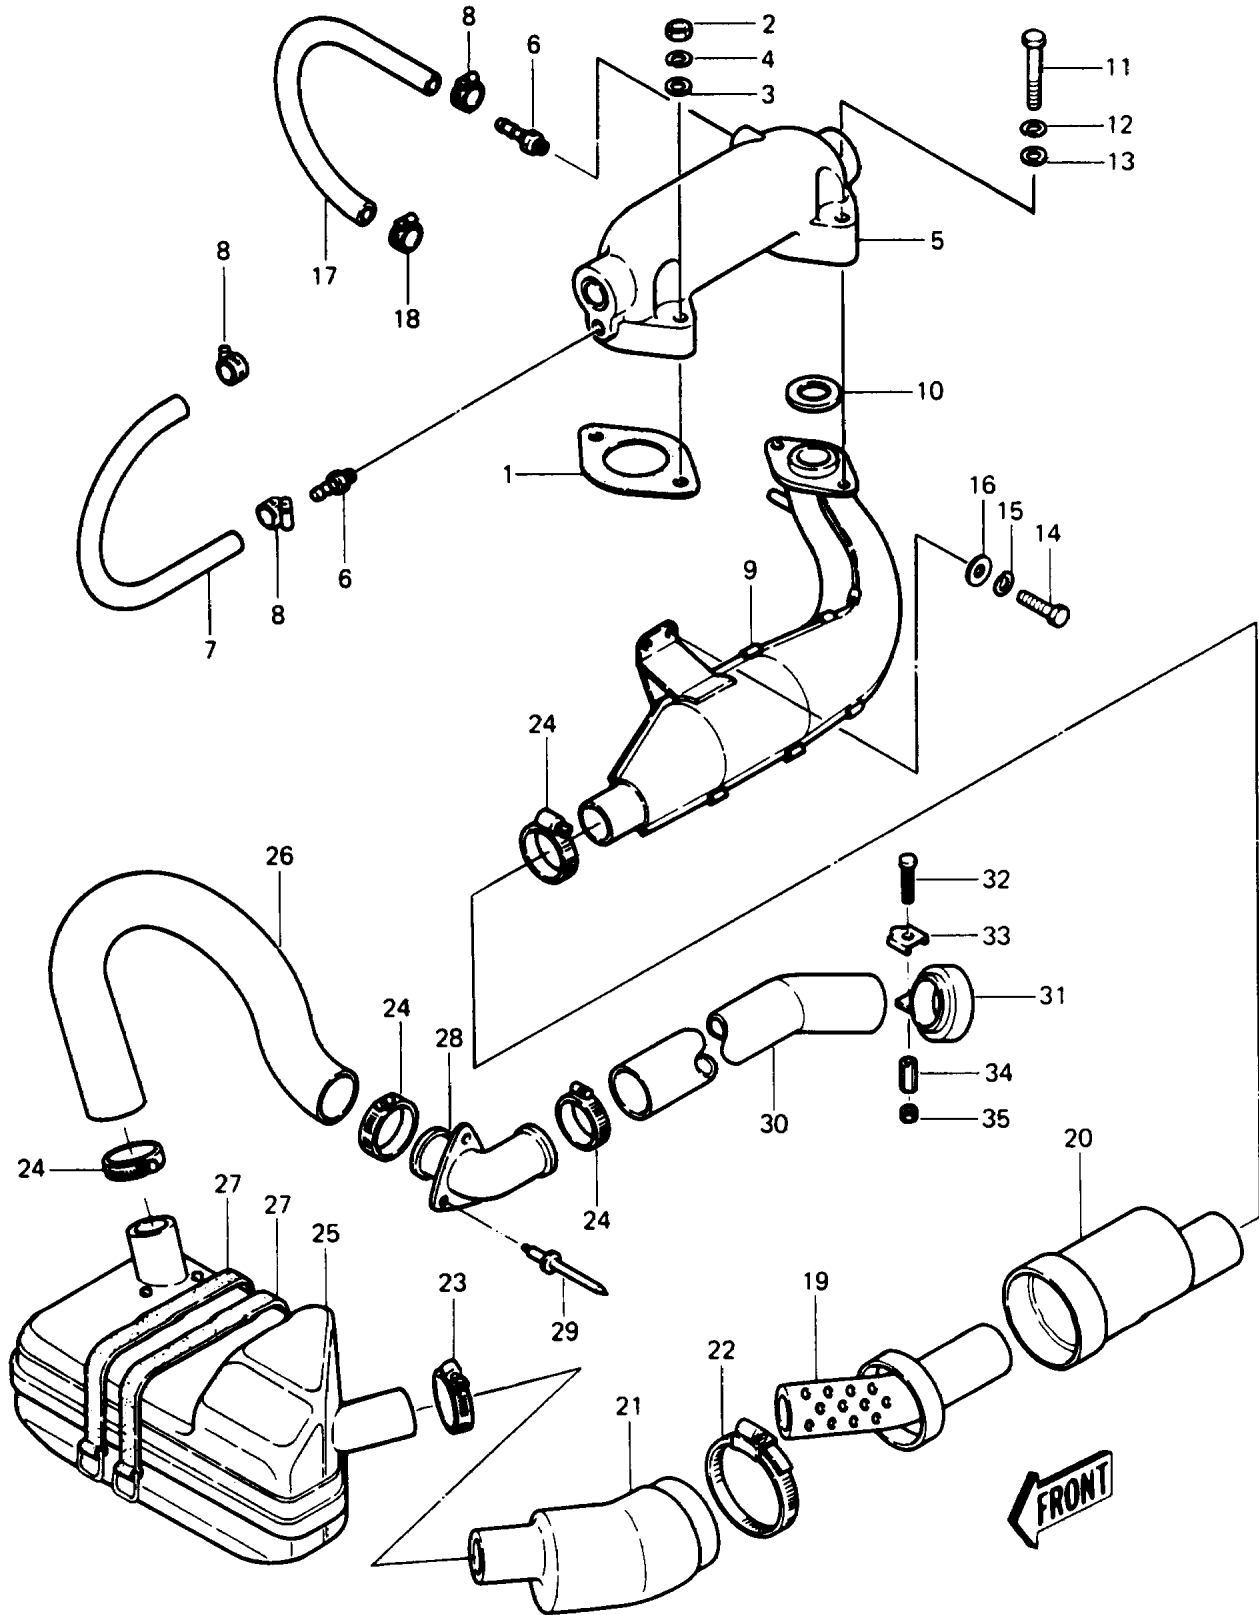

## 1989 JS440 PARTS DIAGRAM

Muffler(JS440-A11/A12/A13)

## 1989 JS440 PARTS LIST

Muffler(JS440-A11/A12/A13)

ITEM NAME	PART NUMBER	QUANTITY
GASKET,EXHAUST (Ref # 10)	18067-509	1
BOLT,8X45 (Ref # 11)	110R0845	1
WASHER-SPRING,8MM (Ref # 12)	461S0800	3
WASHER-PLAIN-SMALL,8MM (Ref # 13)	410S0800	2
BOLT,8X20 (Ref # 14)	110R0820	1
WASHER,8.4X23X2.5 (Ref # 16)	92022-3744	1
TUBE,9X16X250 (Ref # 17)	92059-502	1
CLAMP (Ref # 18)	92037-504	2
PIPE-EXHAUST (Ref # 19)	59151-528	1
TUBE (Ref # 20)	92059-542	1
TUBE (Ref # 21)	92059-543	1
CLAMP (Ref # 22)	92037-541	1
CLAMP (Ref # 23)	92037-509	2
MUFFLER,WATER BOX (Ref # 25)	18001-3006	1
TUBE,EXHAUST (Ref # 26)	92059-528	1
BAND (Ref # 27)	92072-511	1
PIPE-TAIL,TAIL,EXHAUST (Ref # 28)	59156-506	1
RIVET (Ref # 29)	92039-3701	1
TUBE,EXHAUST,TAIL (Ref # 30)	92059-549	1
CLAMP (Ref # 31)	92037-545	1
SCREW,6X45 (Ref # 32A)	92009-3747	1
WASHER (Ref # 33)	92095-513	1
NUT,6MM (Ref # 34)	92015-532	1
NUT-HEX,6MM (Ref # 35)	311R0600	1
GASKET,EXHAUST (Ref # 1)	18067-502	1
NUT-HEX,8MM (Ref # 2)	311M0800	1
PIPE-EXHAUST (Ref # 5)	18049-3006-YR	1
FITTING,HOSE (Ref # 6)	92005-3001	1
TUBE,9X190 (Ref # 7)	92059-3021	1

## 1989 JS440 PARTS LIST

Muffler(JS440-A11/A12/A13)

ITEM NAME	PART NUMBER	QUANTITY
MUFFLER (Ref # 9)	18001-520	1