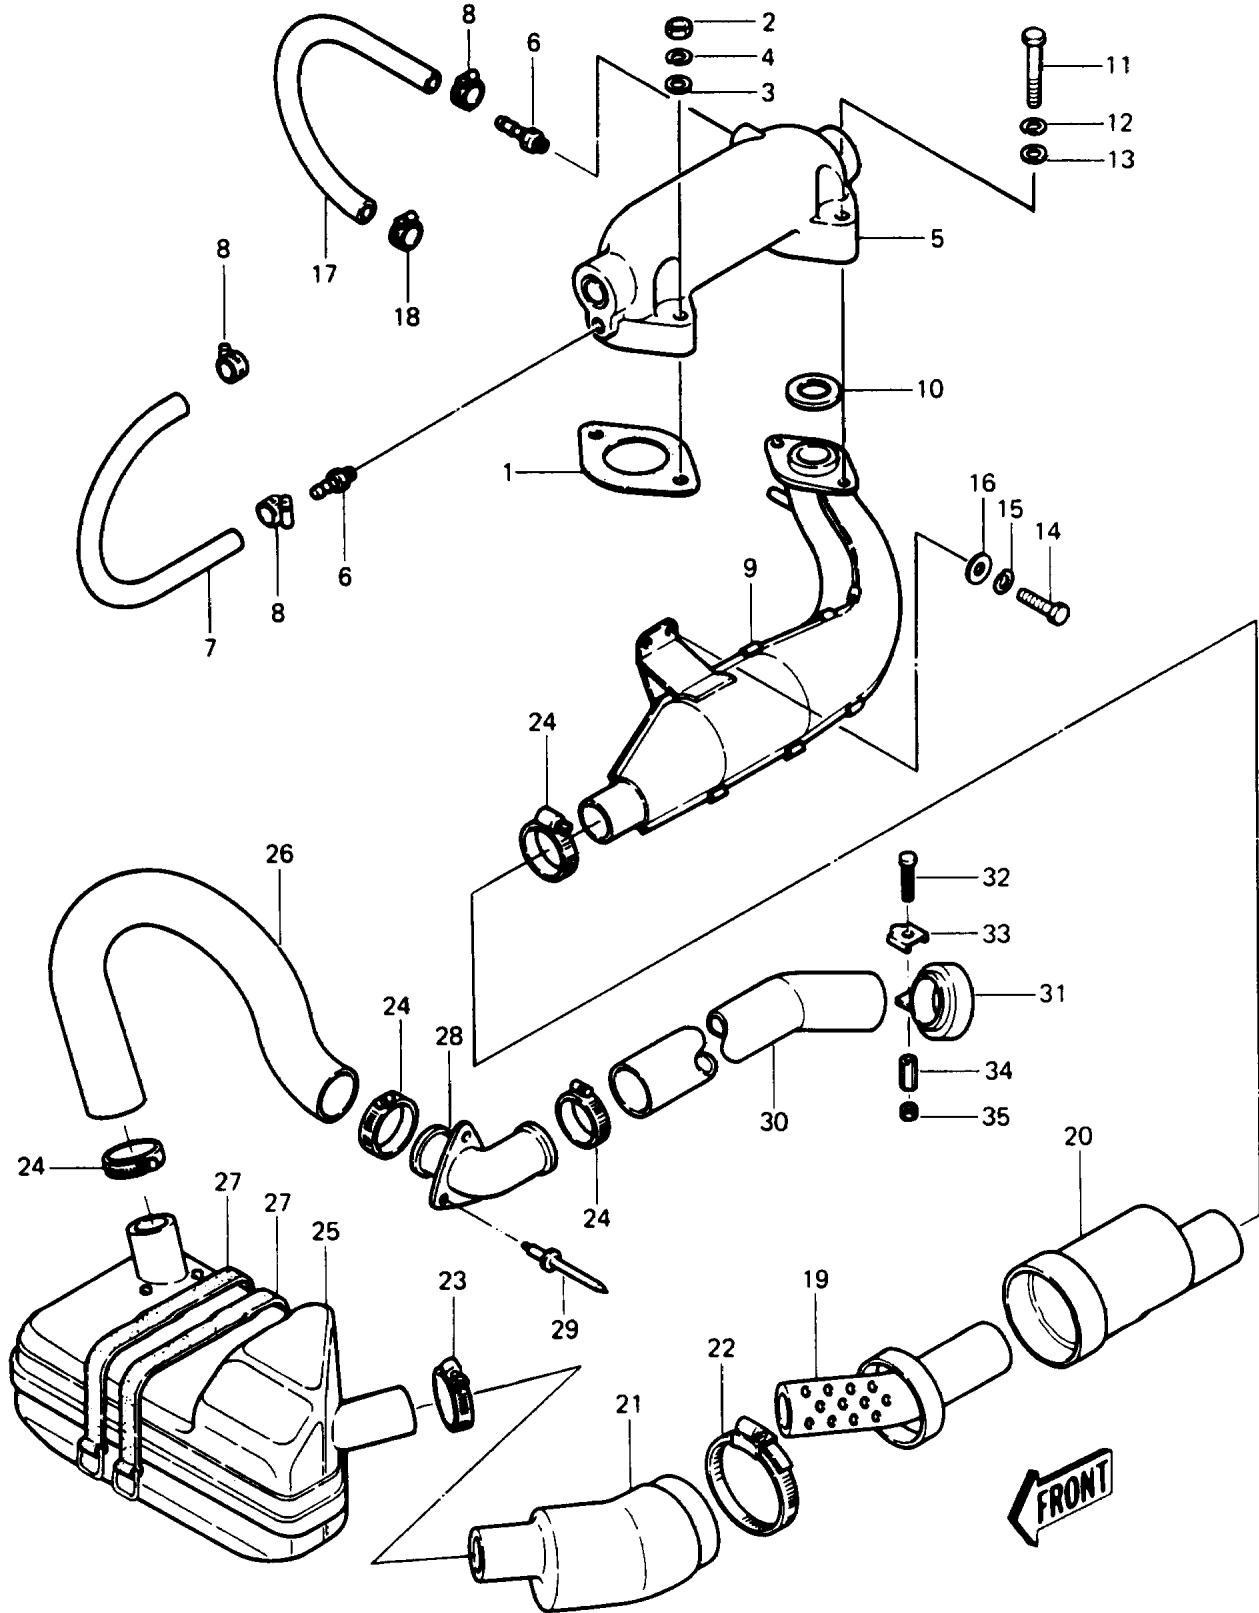

# 1987 JS440 PARTS DIAGRAM

Muffler(JS440-A11/A12/A13)

# 1987 JS440 PARTS LIST

Muffler(JS440-A11/A12/A13)

ITEM NAME	PART NUMBER	QUANTITY
GASKET,EXHAUST (Ref # 10)	18067-509	1
BOLT,8X45 (Ref # 11)	110R0845	2
WASHER-SPRING,8MM (Ref # 12)	461S0800	2
WASHER-PLAIN-SMALL,8MM (Ref # 13)	410S0800	2
BOLT,8X20 (Ref # 14)	110R0820	2
WASHER-SPRING,8MM (Ref # 15)	461S0800	2
WASHER,8.4X23X2.5 (Ref # 16)	92022-3744	2
TUBE,9X16X250 (Ref # 17)	92059-502	1
CLAMP (Ref # 18)	92037-504	1
PIPE-EXHAUST (Ref # 19)	59151-528	1
TUBE (Ref # 20)	92059-542	1
TUBE (Ref # 21)	92059-543	1
CLAMP (Ref # 22)	92037-541	1
CLAMP (Ref # 23)	92037-509	1
CLAMP (Ref # 24)	92037-509	4
MUFFLER,WATER BOX (Ref # 25)	18001-3006	1
TUBE,EXHAUST (Ref # 26)	92059-528	1
BAND (Ref # 27)	92072-511	2
PIPE-TAIL,TAIL,EXHAUST (Ref # 28)	59156-506	1
RIVET (Ref # 29)	92039-3701	3
TUBE,EXHAUST,TAIL (Ref # 30)	92059-549	1
CLAMP (Ref # 31)	92037-545	1
SCREW-PAN-CROS,6X45 (Ref # 32)	220R0645	1
WASHER (Ref # 33)	92095-513	1
NUT,6MM (Ref # 34)	92015-532	1
NUT-HEX,6MM (Ref # 35)	311R0600	1
GASKET,EXHAUST (Ref # 1)	18067-502	1
NUT-HEX,8MM (Ref # 2)	311M0800	2
WASHER-PLAIN-SMALL,8MM (Ref # 3)	410S0800	2

## 1987 JS440 PARTS LIST

Muffler(JS440-A11/A12/A13)

ITEM NAME	PART NUMBER	QUANTITY
WASHER-SPRING,8MM (Ref # 4)	461S0800	2
PIPE-EXHAUST (Ref # 5)	18049-3006-YR	1
FITTING,HOSE (Ref # 6)	92005-3001	2
TUBE,9X190 (Ref # 7)	92059-3021	1
CLAMP (Ref # 8)	92037-504	3
MUFFLER (Ref # 9)	18001-520	1