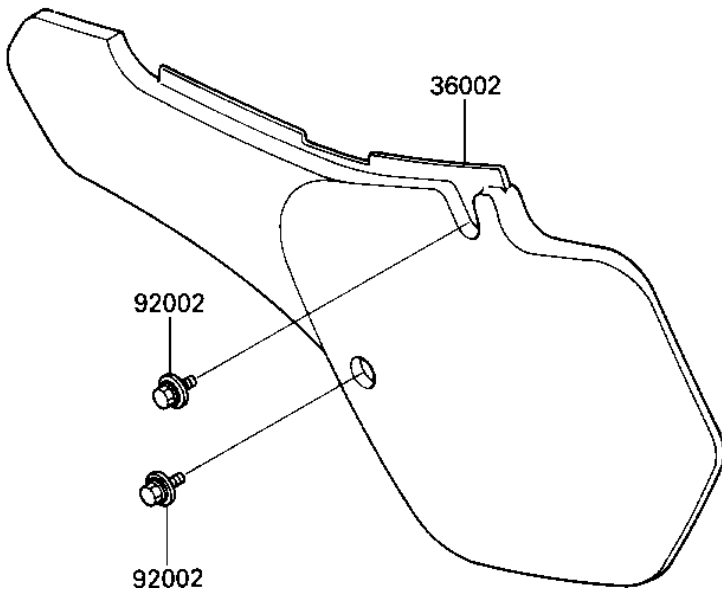

1987 KX500 PARTS DIAGRAM

SIDE COVERS

F2610-0340

1987 KX500 PARTS LIST

SIDE COVERS

ITEM NAME	PART NUMBER	QUANTITY
COVER-SIDE,RH,L.GREEN (Ref # 36001)	36001-1345-AC	1
COVER-SIDE,LH,L.GREEN (Ref # 36002)	36002-5310-6W	1
BOLT (Ref # 92002)	92150-1506	4
DAMPER,SIDE COVER (Ref # 92075)	92075-1598	2