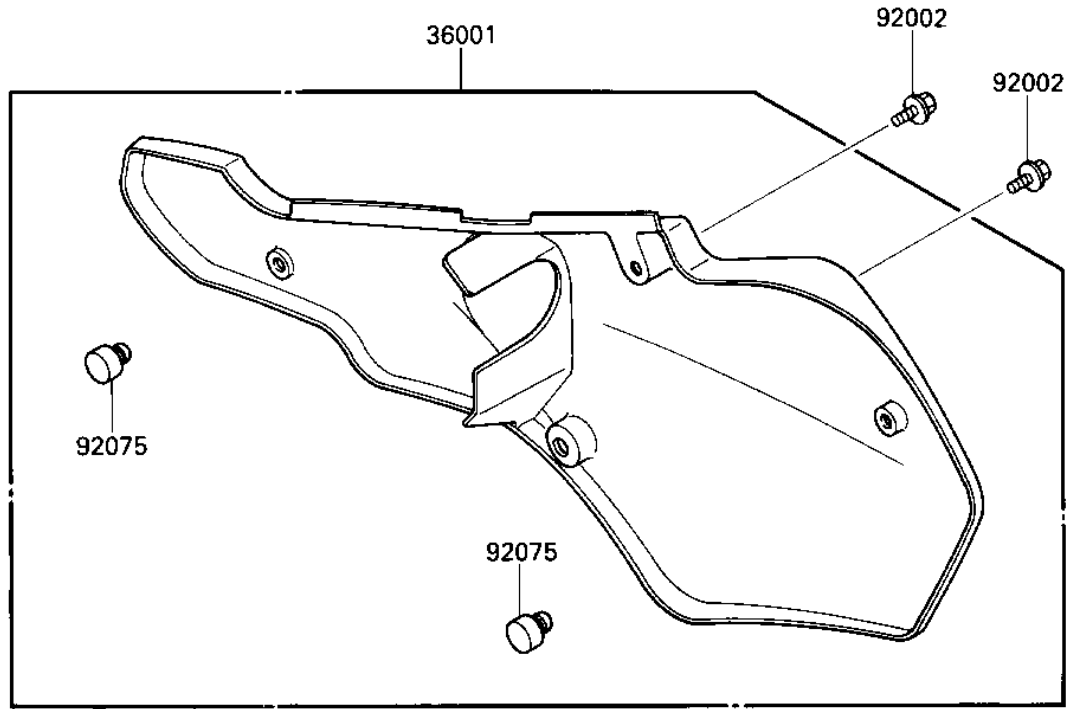

1987 KX500 PARTS DIAGRAM

SIDE COVERS

F2610-0340

1987 KX500 PARTS LIST

SIDE COVERS

ITEM NAME	PART NUMBER	QUANTITY
COVER-SIDE,RH,L.GREEN (Ref # 36001)	36001-1345-AC	1
COVER-SIDE,LH,L.GREEN (Ref # 36002)	36002-5310-6W	1
BOLT (Ref # 92002)	92150-1506	4
DAMPER,SIDE COVER (Ref # 92075)	92075-1598	2