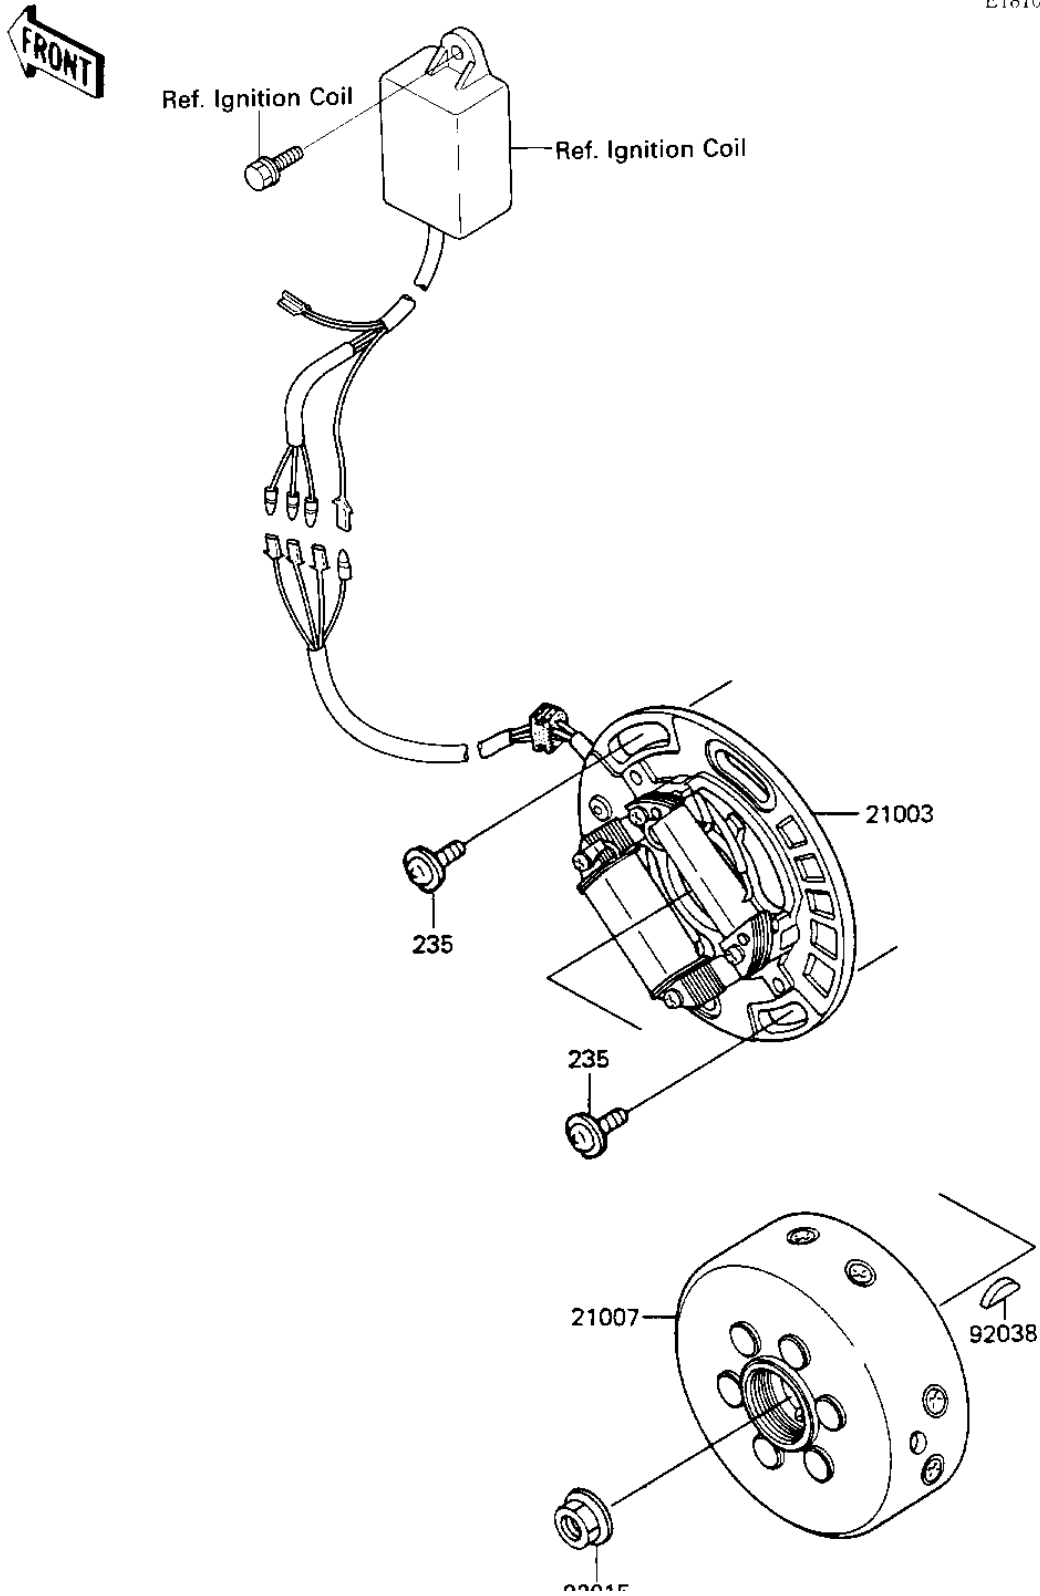

1987 KX500 PARTS DIAGRAM

GENERATOR

E1810-0164

1987 KX500 PARTS LIST

GENERATOR

ITEM NAME	PART NUMBER	QUANTITY
STATOR (Ref # 21003)	21003-1169	1
ROTOR (Ref # 21007)	21007-1140	1
NUT-12MM (Ref # 92015)	92015-1156	1
WOODRUFF KEY (Ref # 92038)	92038-001	1
SCREW-PAN-WP-CROS (Ref # 235)	235B0616	2