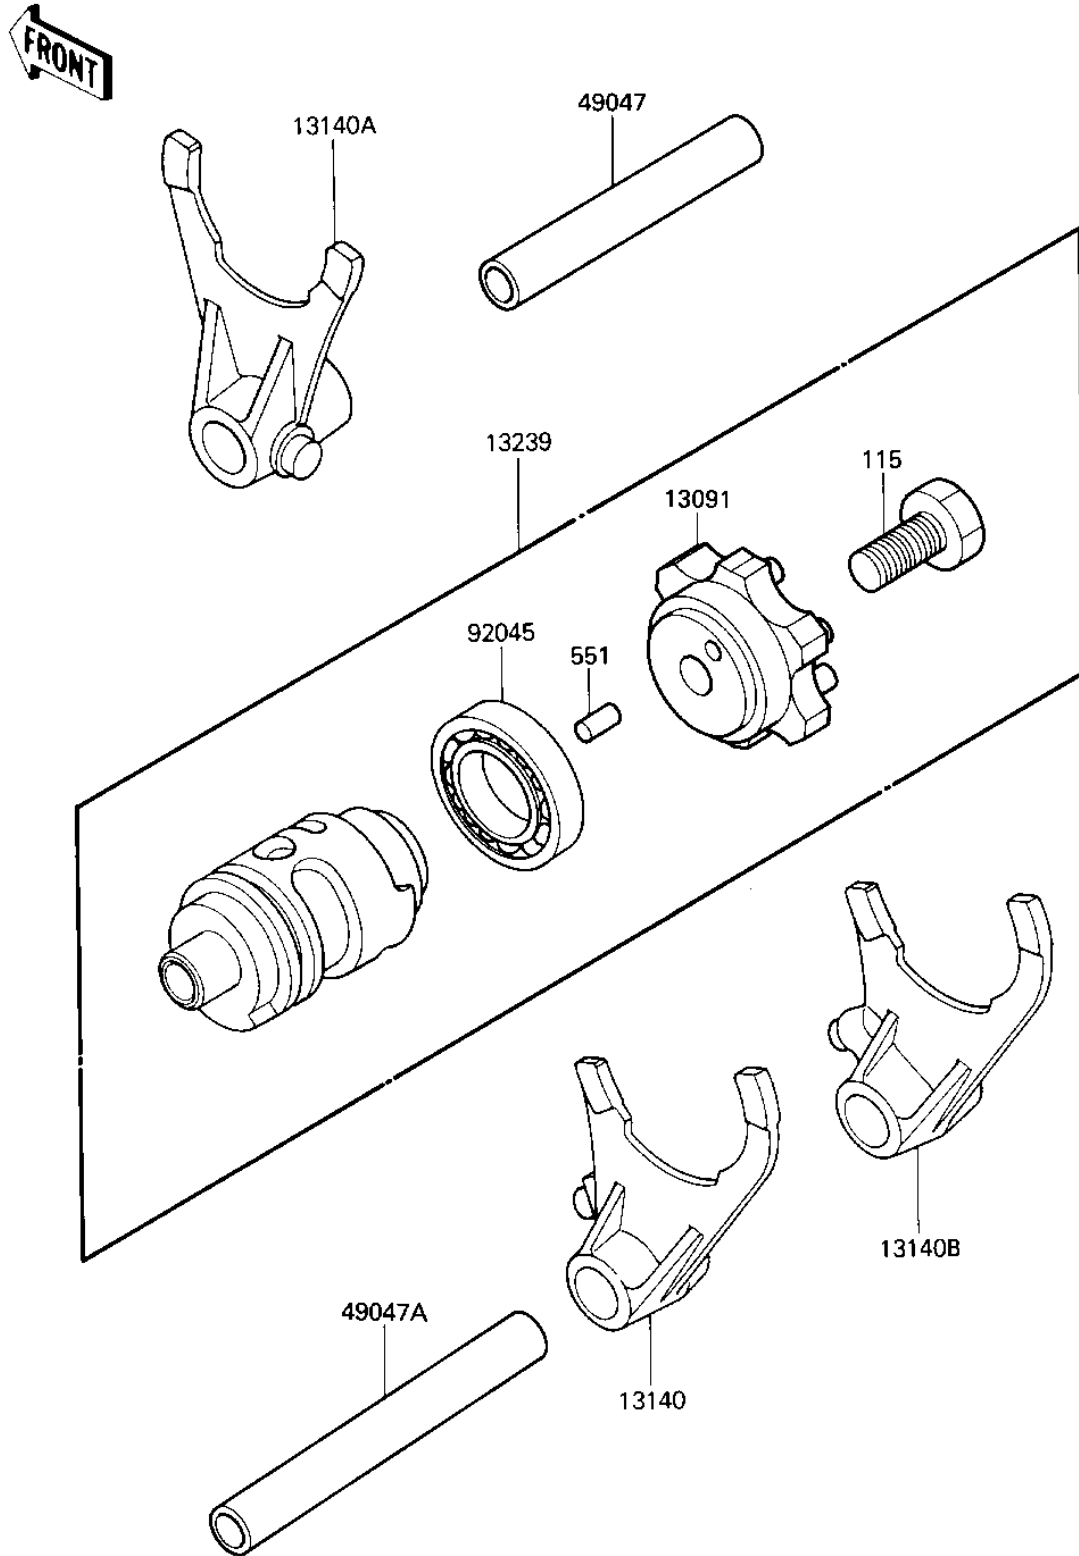

1987 KX500 PARTS DIAGRAM

GEAR CHANGE DRUM & FORKS

E1362-0121

1987 KX500 PARTS LIST

GEAR CHANGE DRUM & FORKS

ITEM NAME	PART NUMBER	QUANTITY
HOLDER,CHANGE DRUM (Ref # 13091)	13091-1555	1
FORK-SHIFT,2ND&3RD (Ref # 13140)	13140-1058	1
FORK-SHIFT,4TH&TOP (Ref # 13140A)	13140-1059	1
FORK-SHIFT,LOW (Ref # 13140B)	13140-1142	1
DRUM-ASSY-CHANGE (Ref # 13239)	13239-1143	1
ROD-SHIFT,L=64.5 (Ref # 49047)	49047-1063	1
ROD-SHIFT,L=81 (Ref # 49047A)	49047-1064	1
BEARING,BALL,#6905 (Ref # 92045)	92045-036	1
BOLT-SMALL-UPSET,8X18 (Ref # 115)	115G0818	1
PIN,DOWEL,4X8 (Ref # 551)	551A0408	1