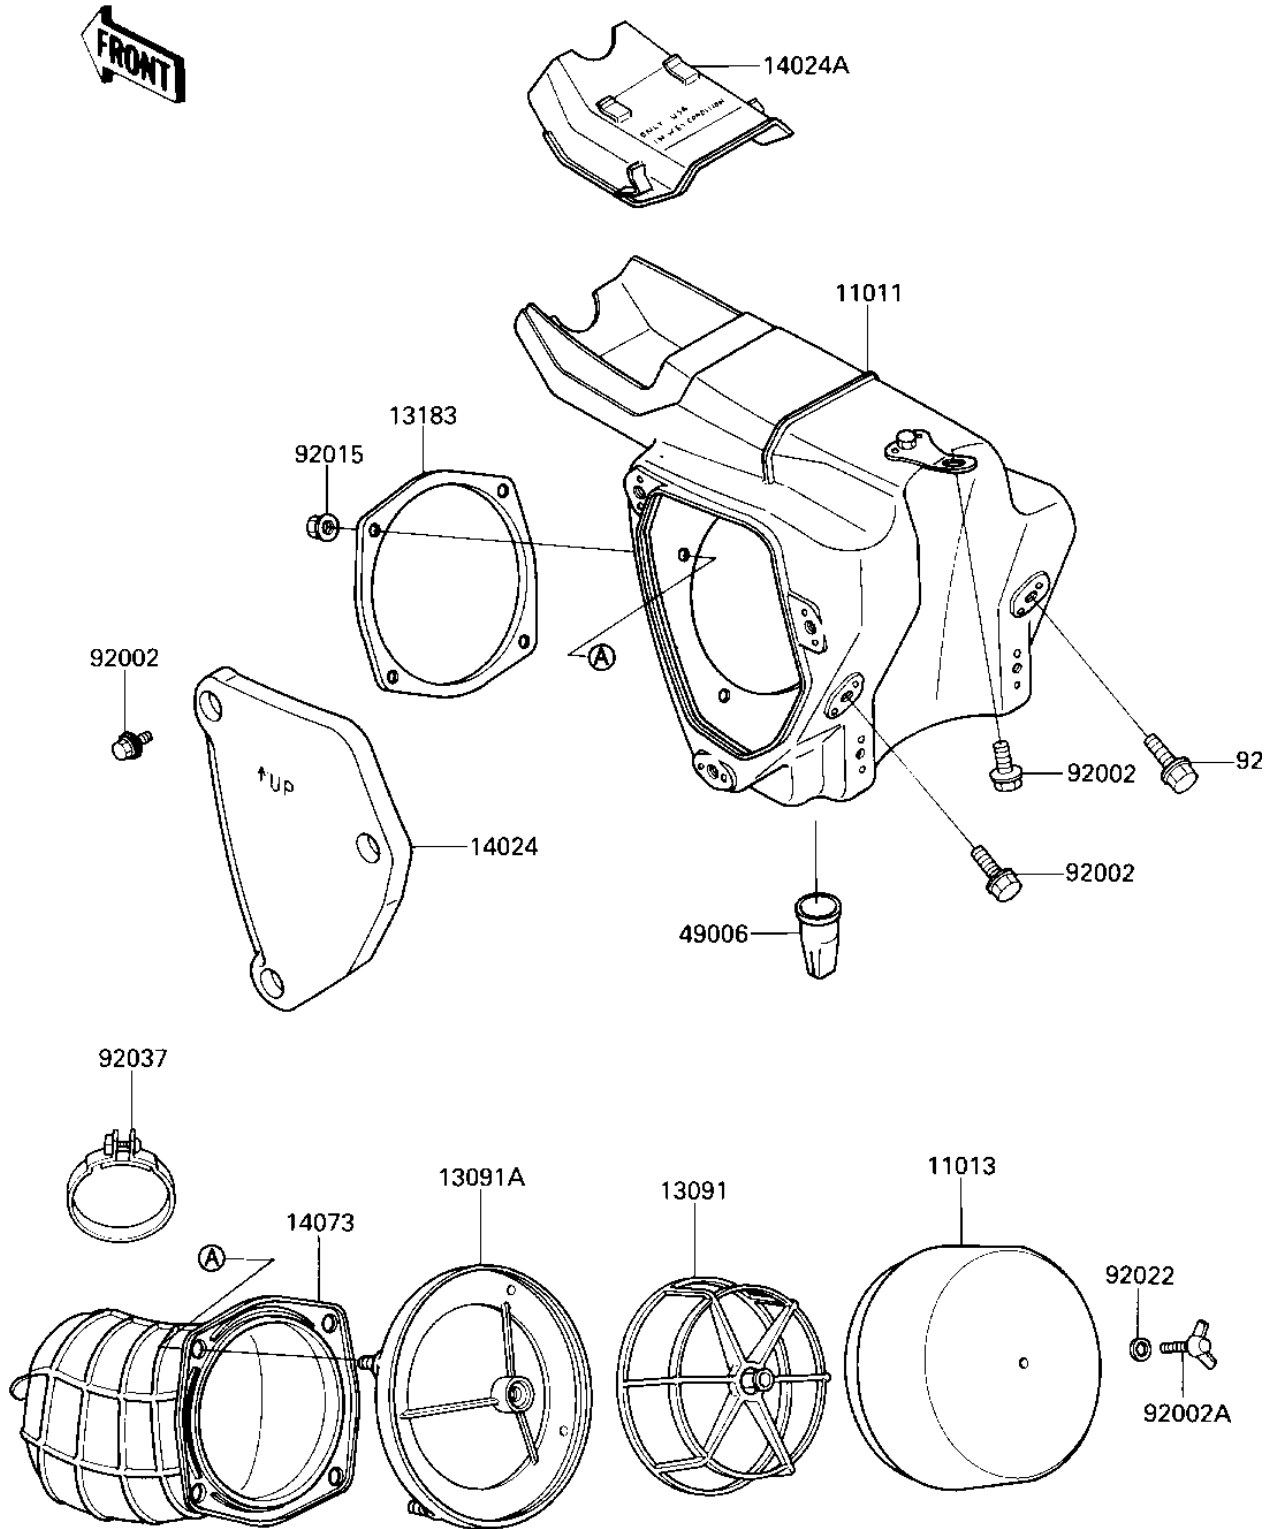

1987 KX500 PARTS DIAGRAM

AIR CLEANER

E1130-0228

1987 KX500 PARTS LIST

AIR CLEANER

ITEM NAME	PART NUMBER	QUANTITY
CASE-AIR FILTER (Ref # 11011)	11011-1241	1
ELEMENT-AIR FILTER (Ref # 11013)	11013-1194	1
HOLDER,ELEMENT (Ref # 13091)	13091-1454	1
HOLDER (Ref # 13091A)	13091-1594	1
PLATE,DUCT FITTING (Ref # 13183)	13183-1046	1
COVER,AIR FILTER (Ref # 14024)	14024-1357	1
COVER,FILTER CASE (Ref # 14024A)	14024-1424	1
DUCT,AIR FILTER (Ref # 14073)	14073-1286	1
BOOT (Ref # 49006)	49006-1012	1
BOLT (Ref # 92002)	92150-1506	6
BOLT (Ref # 92002A)	92002-1719	1
NUT,FLANGED,5MM (Ref # 92015)	92015-1259	4
WASHER 6.5X20X1.6T (Ref # 92022)	92022-125	1
CLAMP,AIR FILTER (Ref # 92037)	92037-1409	1