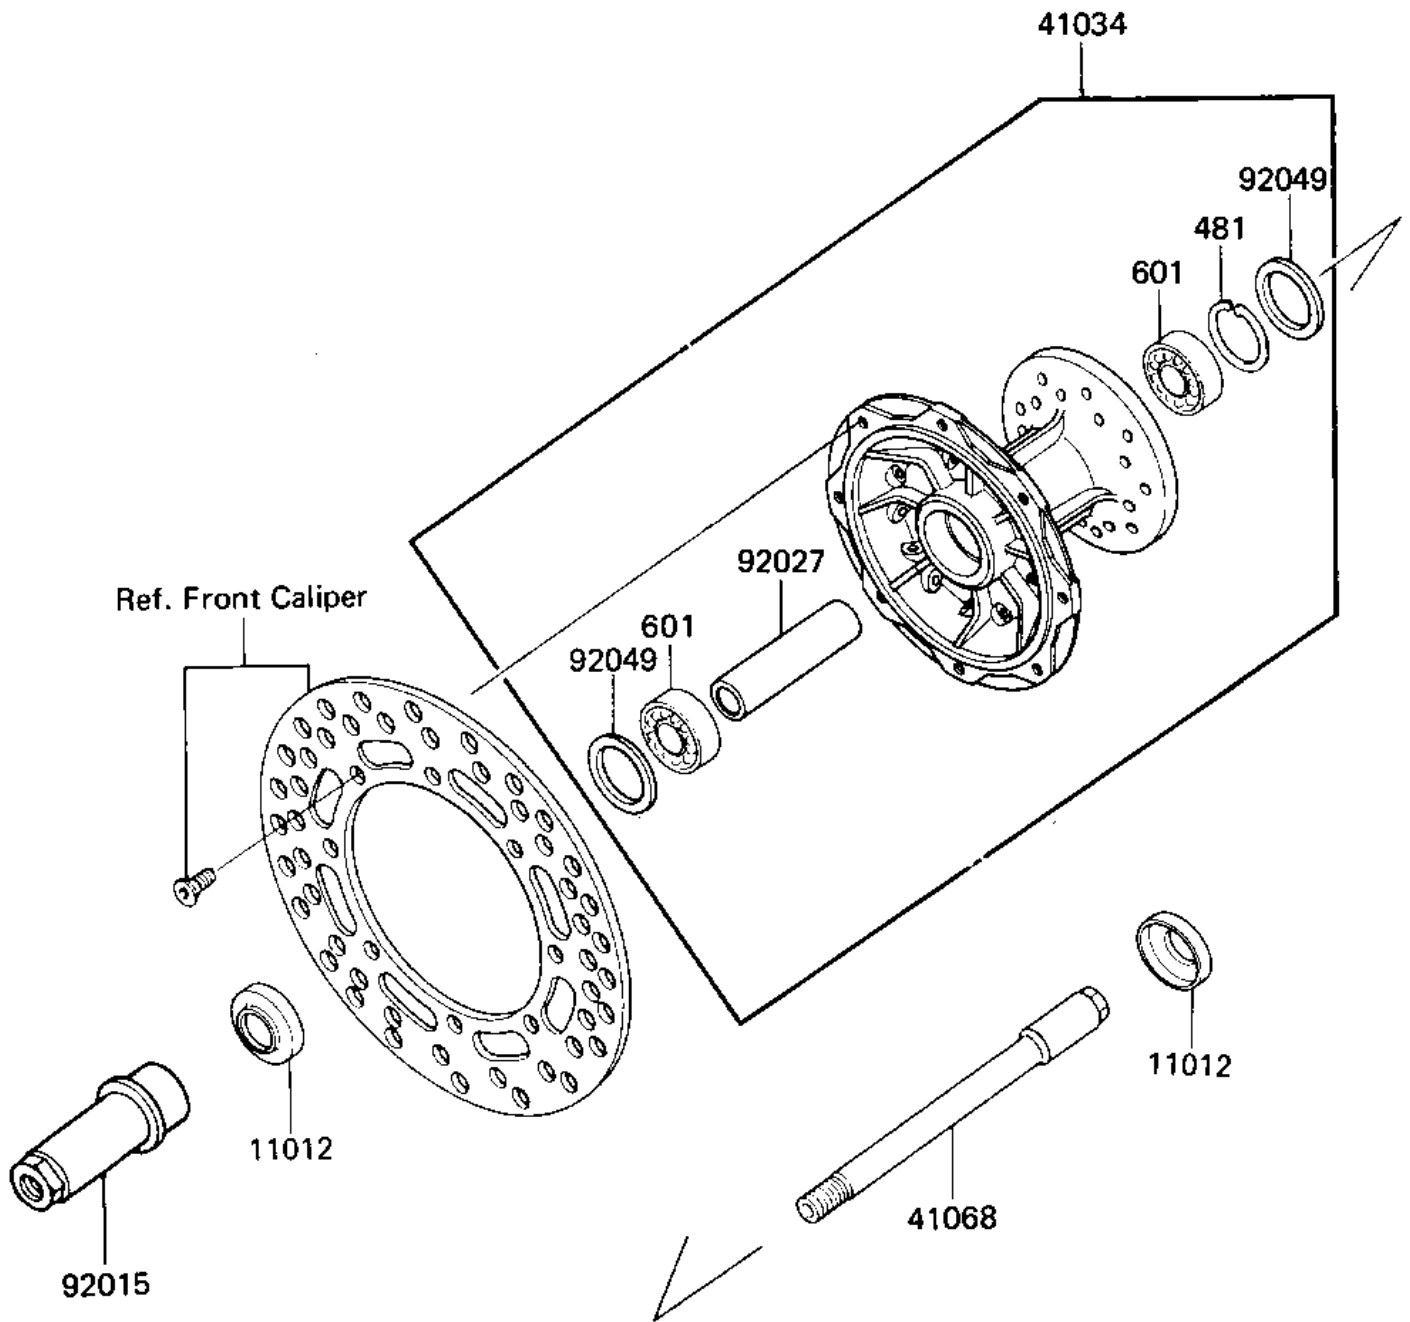

1987 KX250 PARTS DIAGRAM

FRONT HUB

F2230-0125

1987 KX250 PARTS LIST

FRONT HUB

ITEM NAME	PART NUMBER	QUANTITY
CAP (Ref # 11012)	11012-1580	2
DRUM-ASSY,FR BRAKE (Ref # 41034)	41034-1115	1
AXLE,FR (Ref # 41068)	41068-1241	1
NUT,FRONT AXLE (Ref # 92015)	92015-1654	1
COLLAR,FR BRAKE DRUM, (Ref # 92027)	92027-1829	1
SEAL-OIL,BSNC2 22404 (Ref # 92049)	92049-1204	2
RING, SNAP,43.5M/M (Ref # 481)	92033-1040	1
REAR WHEEL BEARINGS (Ref # 601)	601B6004U	2