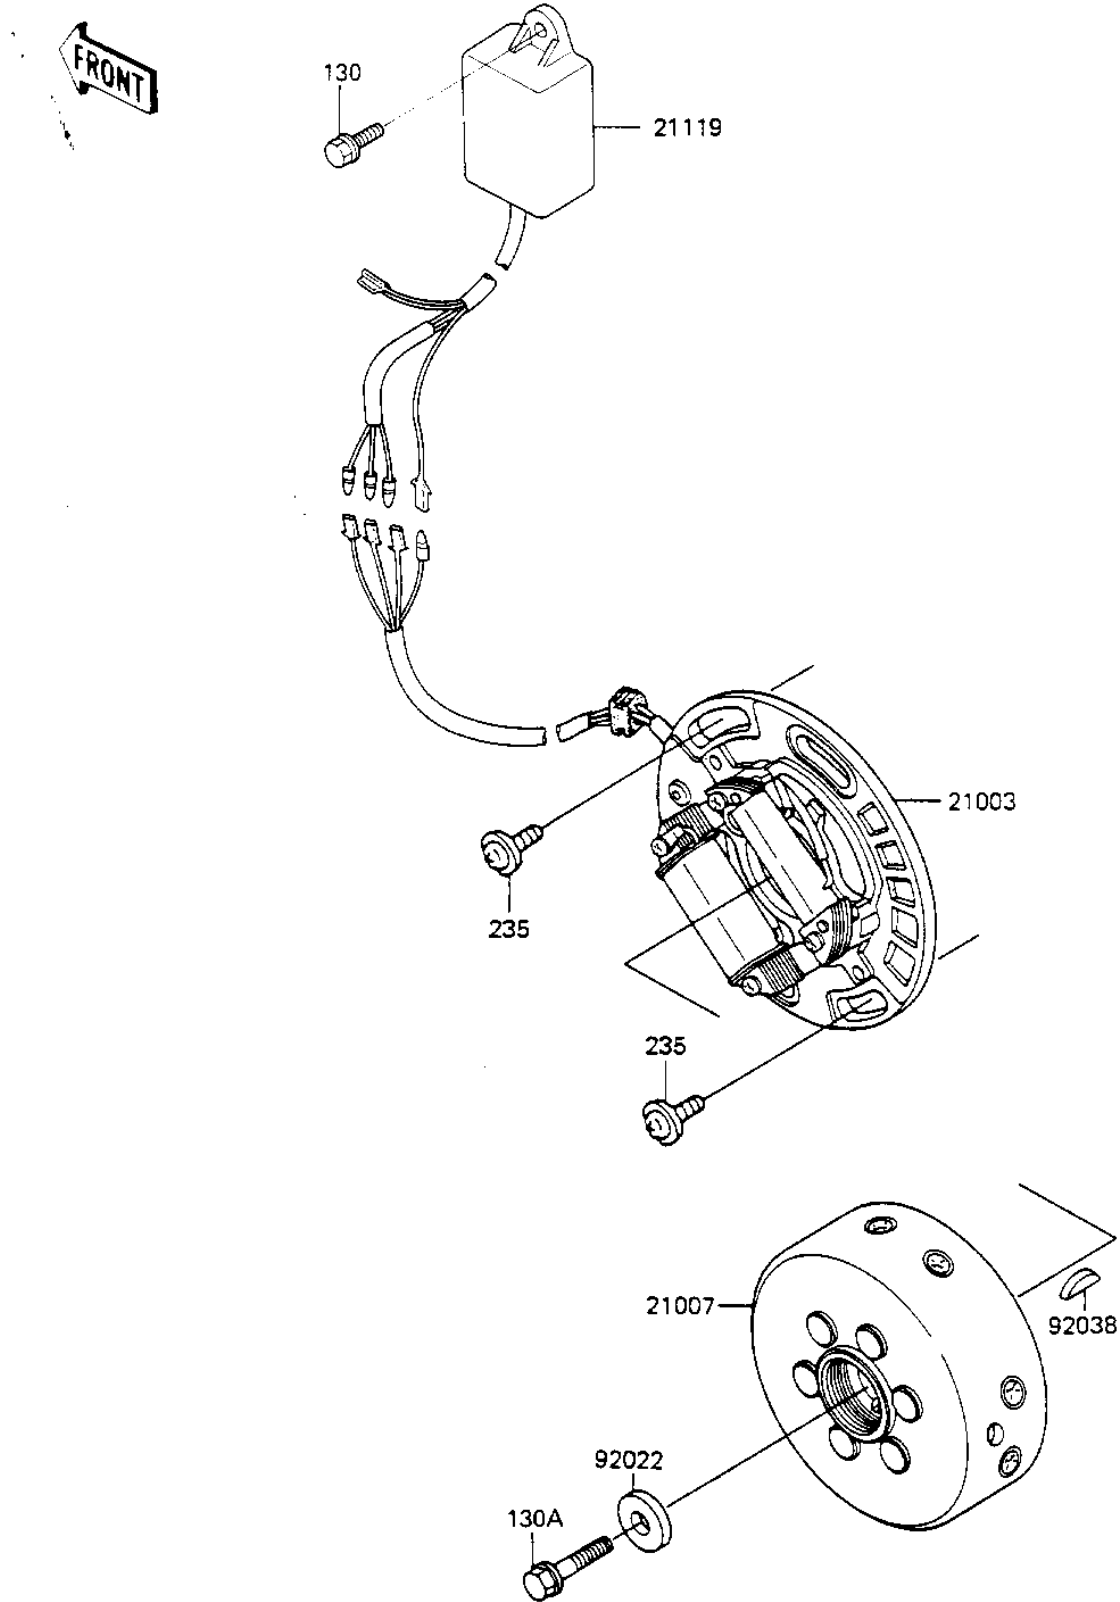

1987 KX250 PARTS DIAGRAM

IGNITION/GENERATOR

E1810-0164

1987 KX250 PARTS LIST

IGNITION/GENERATOR

ITEM NAME	PART NUMBER	QUANTITY
STATOR (Ref # 21003)	21003-1171	1
ROTOR (Ref # 21007)	21007-1141	1
IGNITER (Ref # 21119)	21119-1220	1
WASHER,PLAIN,8MM (Ref # 92022)	92022-276	1
WOODRUFF KEY (Ref # 92038)	92038-001	1
BOLT-FLANGED,6X16 (Ref # 130)	130G0616	1
BOLT-FLANGED,8X30 (Ref # 130A)	130P0830	1
SCREW-PAN-WP-CROS (Ref # 235)	235B0616	2