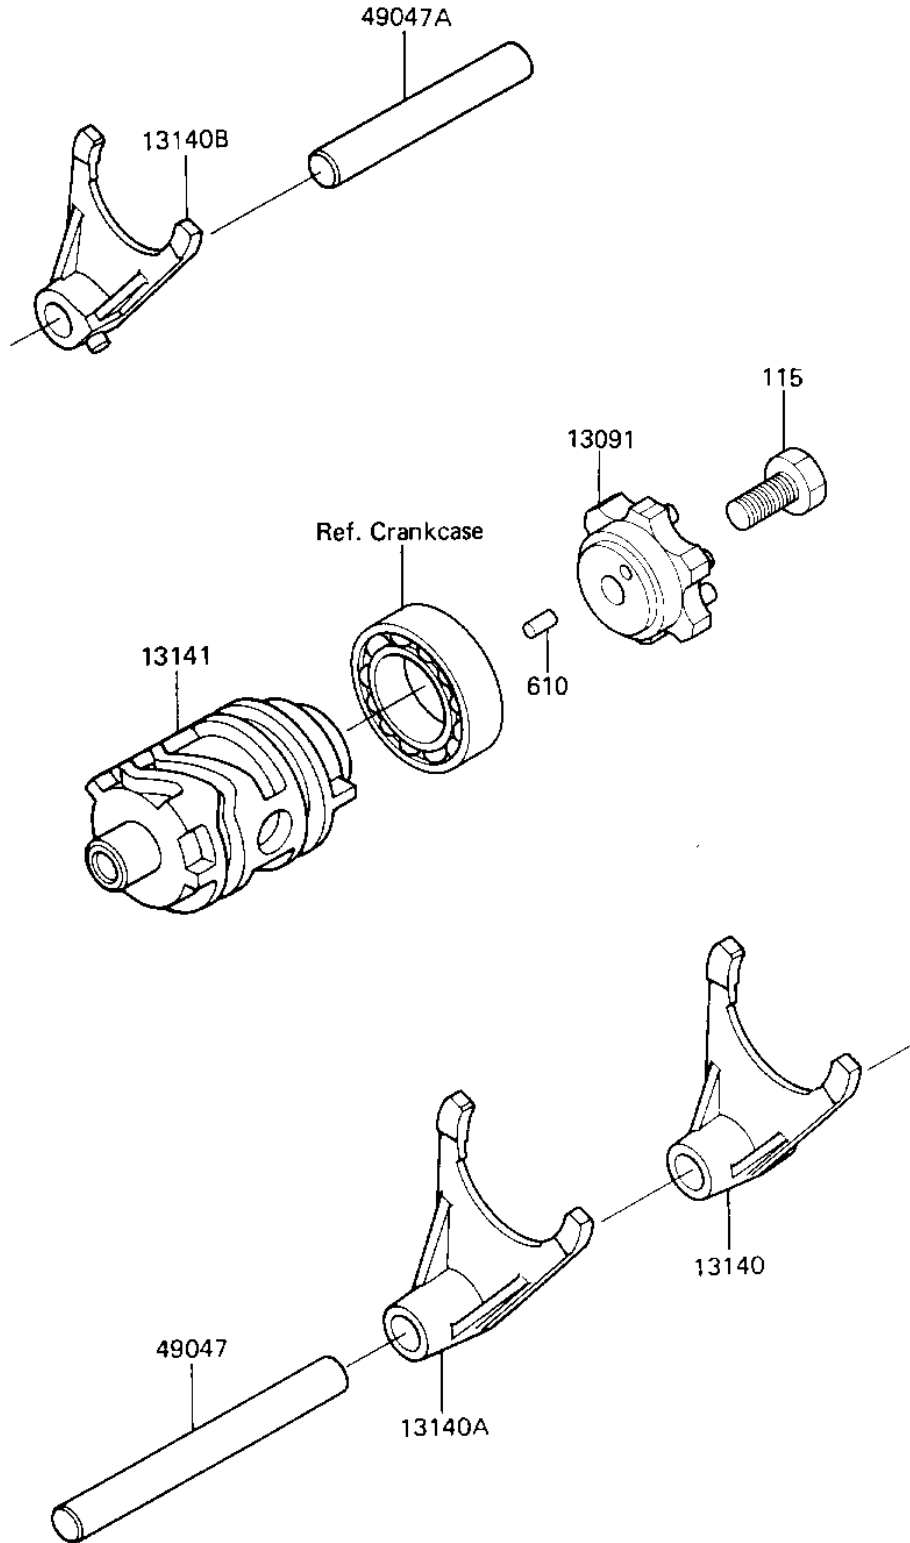

1987 KX250 PARTS DIAGRAM

GEAR CHANGE DRUM & FORKS

E1362-0119

1987 KX250 PARTS LIST

GEAR CHANGE DRUM & FORKS

ITEM NAME	PART NUMBER	QUANTITY
HOLDER,CHANGE DRUM (Ref # 13091)	13091-1555	1
FORK-SHIFT,LOW (Ref # 13140)	13140-1071	1
FORK-SHIFT,2ND&3RD (Ref # 13140A)	13140-1072	1
FORK-SHIFT,4TH&TOP (Ref # 13140B)	13140-1073	1
DRUM-CHANGE (Ref # 13141)	13141-1069	1
ROD,SHIFT,10X90 (Ref # 49047)	49047-1009	1
ROD,SHIFT,L=65M/M (Ref # 49047A)	49047-1011	1
BOLT-SMALL-UPSET,8X18 (Ref # 115)	115G0818	1
PIN DOWEL 4X8 (Ref # 610)	610A0408	1