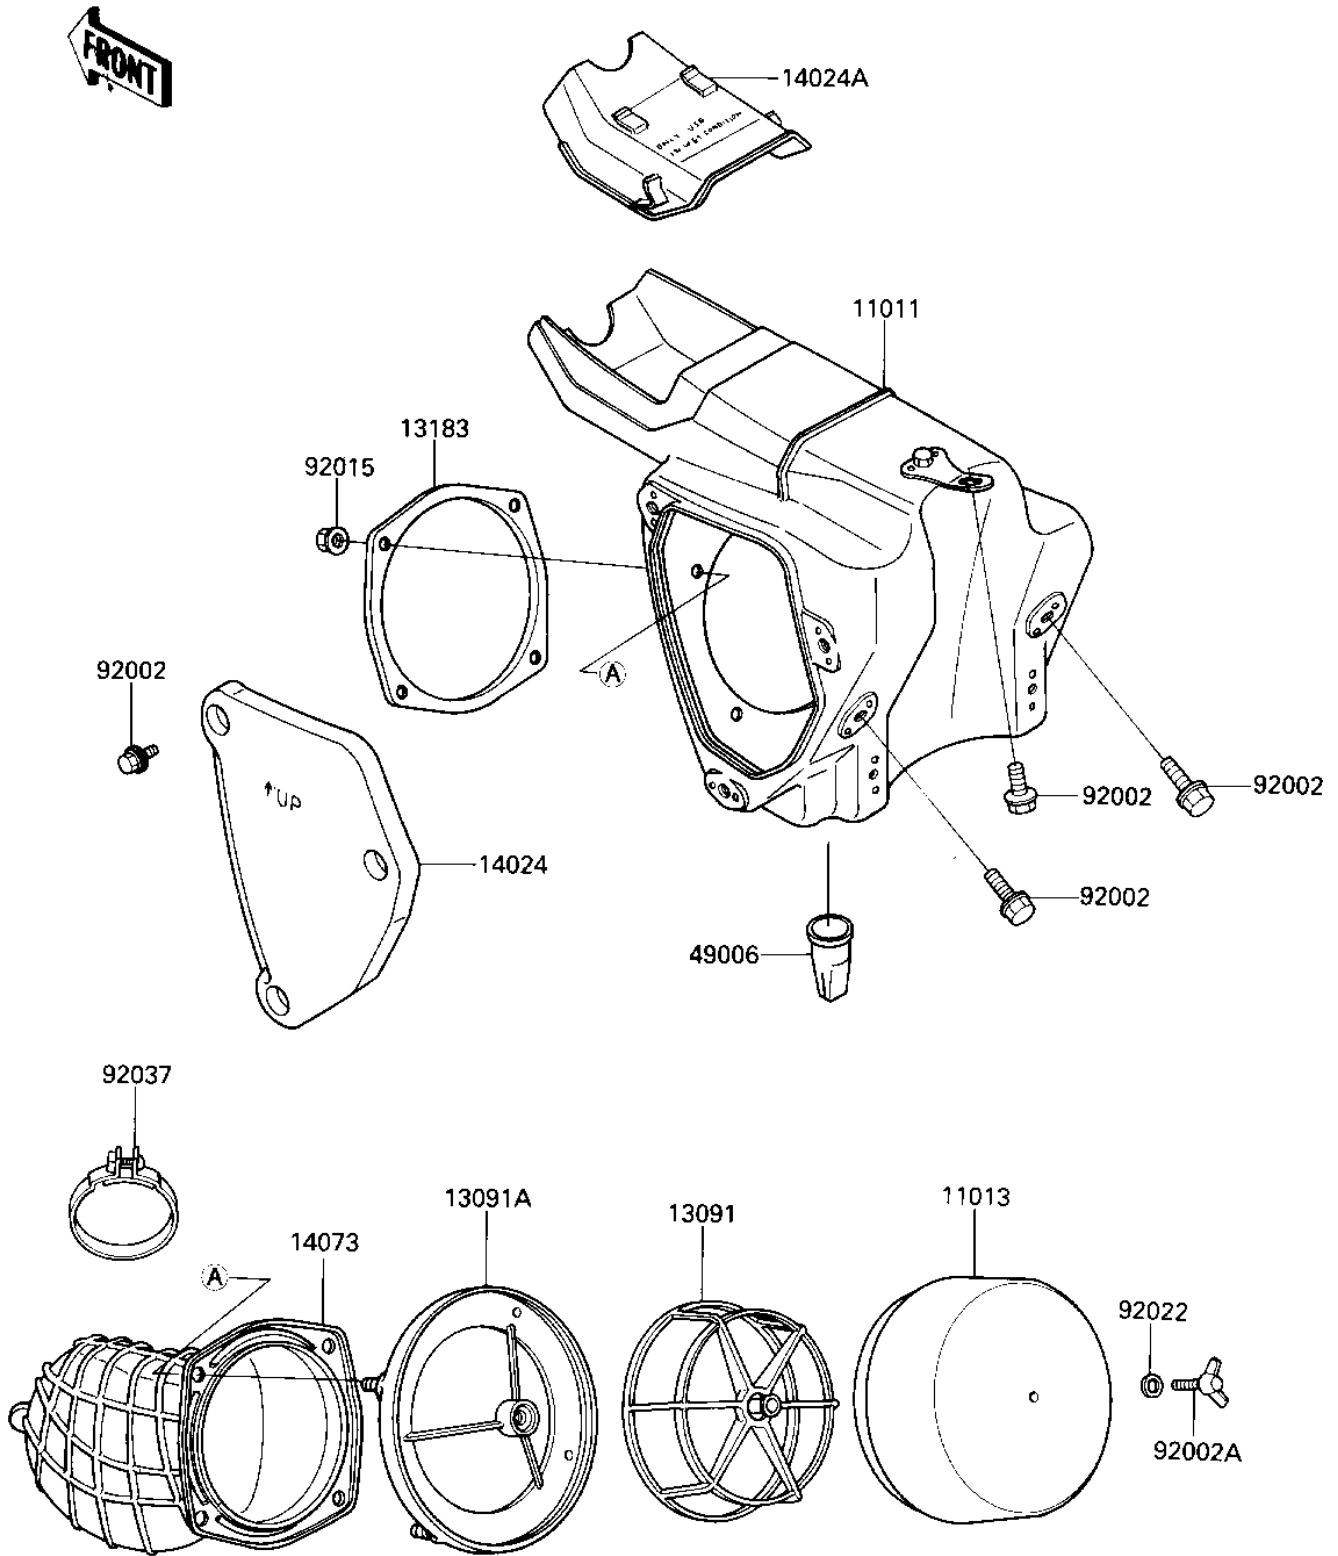

1987 KX250 PARTS DIAGRAM

AIR CLEANER

E1130-0227

1987 KX250 PARTS LIST

AIR CLEANER

ITEM NAME	PART NUMBER	QUANTITY
CASE-AIR FILTER (Ref # 11011)	11011-1241	1
ELEMENT-AIR FILTER (Ref # 11013)	11013-1194	1
HOLDER,ELEMENT (Ref # 13091)	13091-1454	1
HOLDER (Ref # 13091A)	13091-1594	1
PLATE,DUCT FITTING (Ref # 13183)	13183-1046	1
COVER,AIR FILTER (Ref # 14024)	14024-1357	1
COVER,FILTER CASE (Ref # 14024A)	14024-1424	1
DUCT,AIR FILTER (Ref # 14073)	14073-1287	1
BOOT (Ref # 49006)	49006-1012	1
BOLT (Ref # 92002)	92150-1506	6
BOLT (Ref # 92002A)	92002-1719	1
NUT,FLANGED,5MM (Ref # 92015)	92015-1259	4
WASHER 6.5X20X1.6T (Ref # 92022)	92022-125	1
CLAMP,AIR FILTER (Ref # 92037)	92037-1409	1