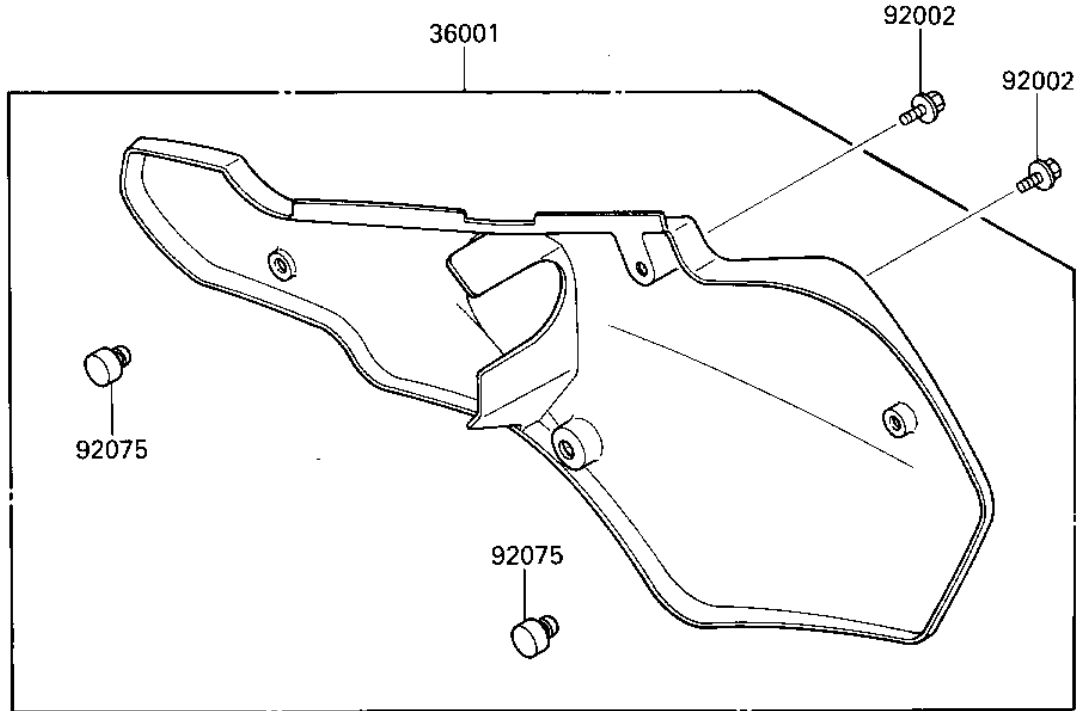

# 1987 KX125 PARTS DIAGRAM

## SIDE COVERS

F2610-0340

## SIDE COVERS

ITEM NAME	PART NUMBER	QUANTITY
COVER-SIDE,RH,L.GREEN (Ref # 36001)	36001-1345-AC	1
COVER-SIDE,LH,L.GREEN (Ref # 36002)	36002-5310-6W	1
BOLT (Ref # 92002)	92150-1506	4
DAMPER,SIDE COVER (Ref # 92075)	92075-1598	2