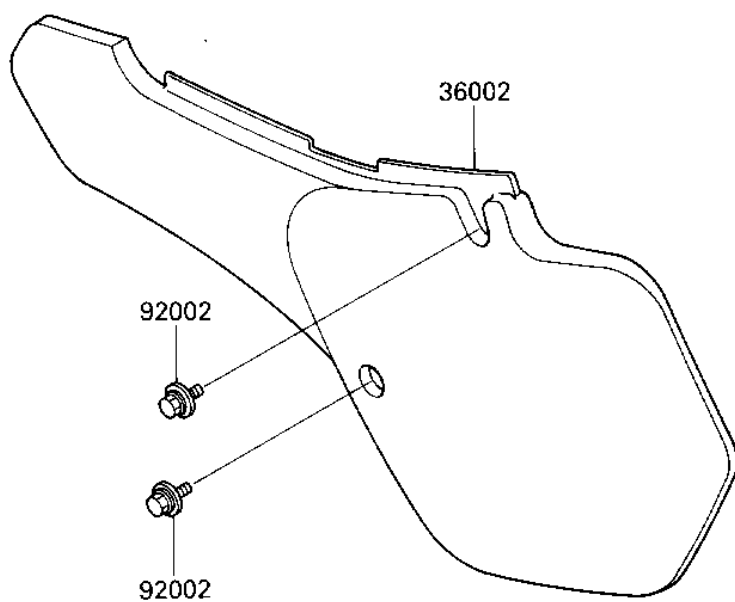

1987 KX125 PARTS DIAGRAM

SIDE COVERS

F2610-0340

1987 KX125 PARTS LIST

SIDE COVERS

ITEM NAME	PART NUMBER	QUANTITY
COVER-SIDE,RH,L.GREEN (Ref # 36001)	36001-1345-AC	1
COVER-SIDE,LH,L.GREEN (Ref # 36002)	36002-5310-6W	1
BOLT (Ref # 92002)	92150-1506	1
DAMPER,SIDE COVER (Ref # 92075)	92075-1598	1