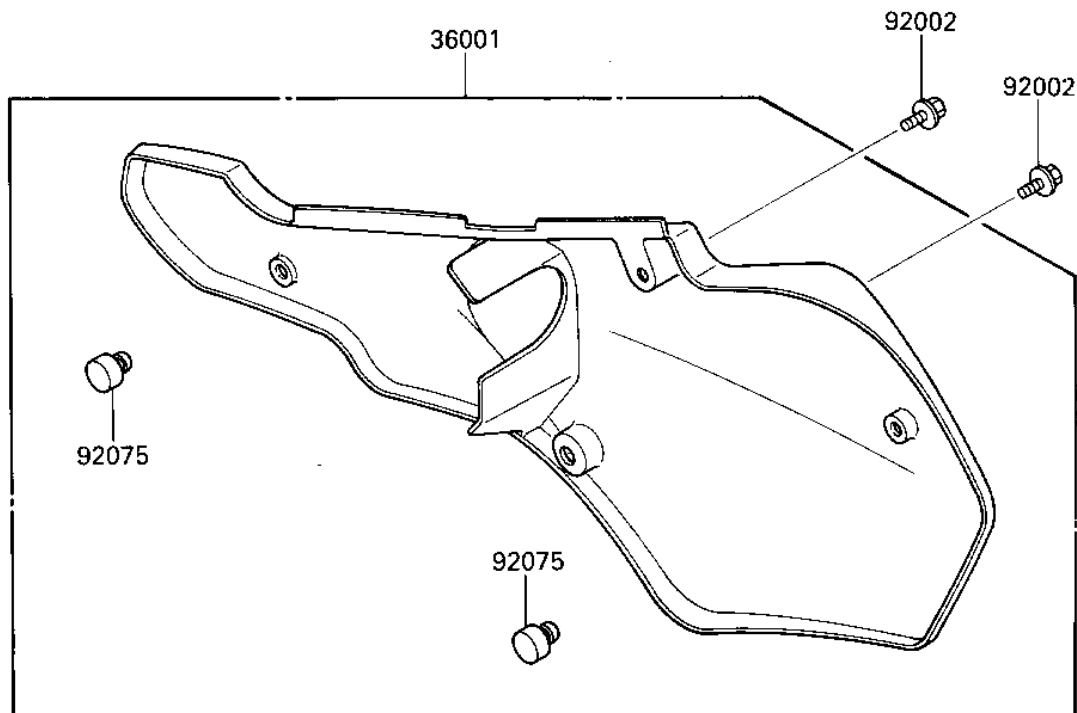

1987 KX125 PARTS DIAGRAM

SIDE COVERS

F2610-0340

1987 KX125 PARTS LIST

SIDE COVERS

ITEM NAME	PART NUMBER	QUANTITY
COVER-SIDE,RH,L.GREEN (Ref # 36001)	36001-1345-AC	1
COVER-SIDE,LH,L.GREEN (Ref # 36002)	36002-5310-6W	1
BOLT (Ref # 92002)	92150-1506	1
DAMPER,SIDE COVER (Ref # 92075)	92075-1598	1