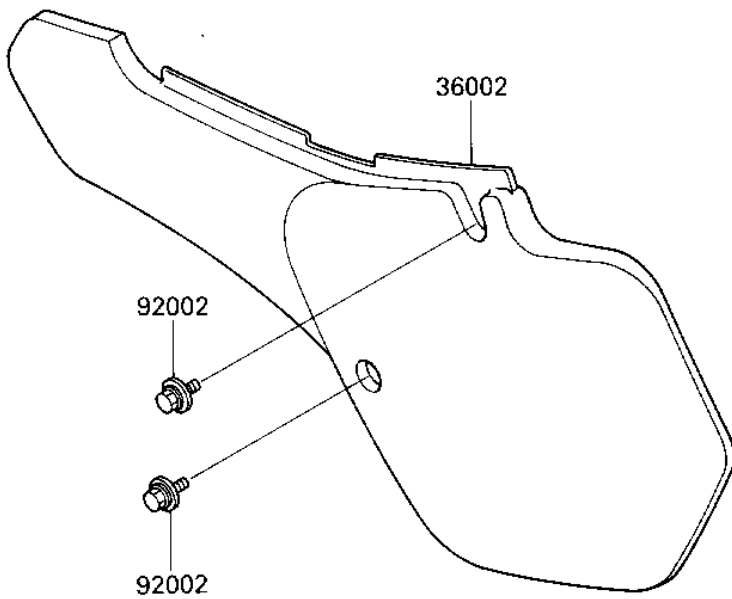

# 1987 KX125 PARTS DIAGRAM

## SIDE COVERS

F2610-0340

# 1987 KX125 PARTS LIST

## SIDE COVERS

ITEM NAME	PART NUMBER	QUANTITY
COVER-SIDE,RH,L.GREEN (Ref # 36001)	36001-1345-AC	1
COVER-SIDE,LH,L.GREEN (Ref # 36002)	36002-5310-6W	1
BOLT (Ref # 92002)	92150-1506	4
DAMPER,SIDE COVER (Ref # 92075)	92075-1598	2