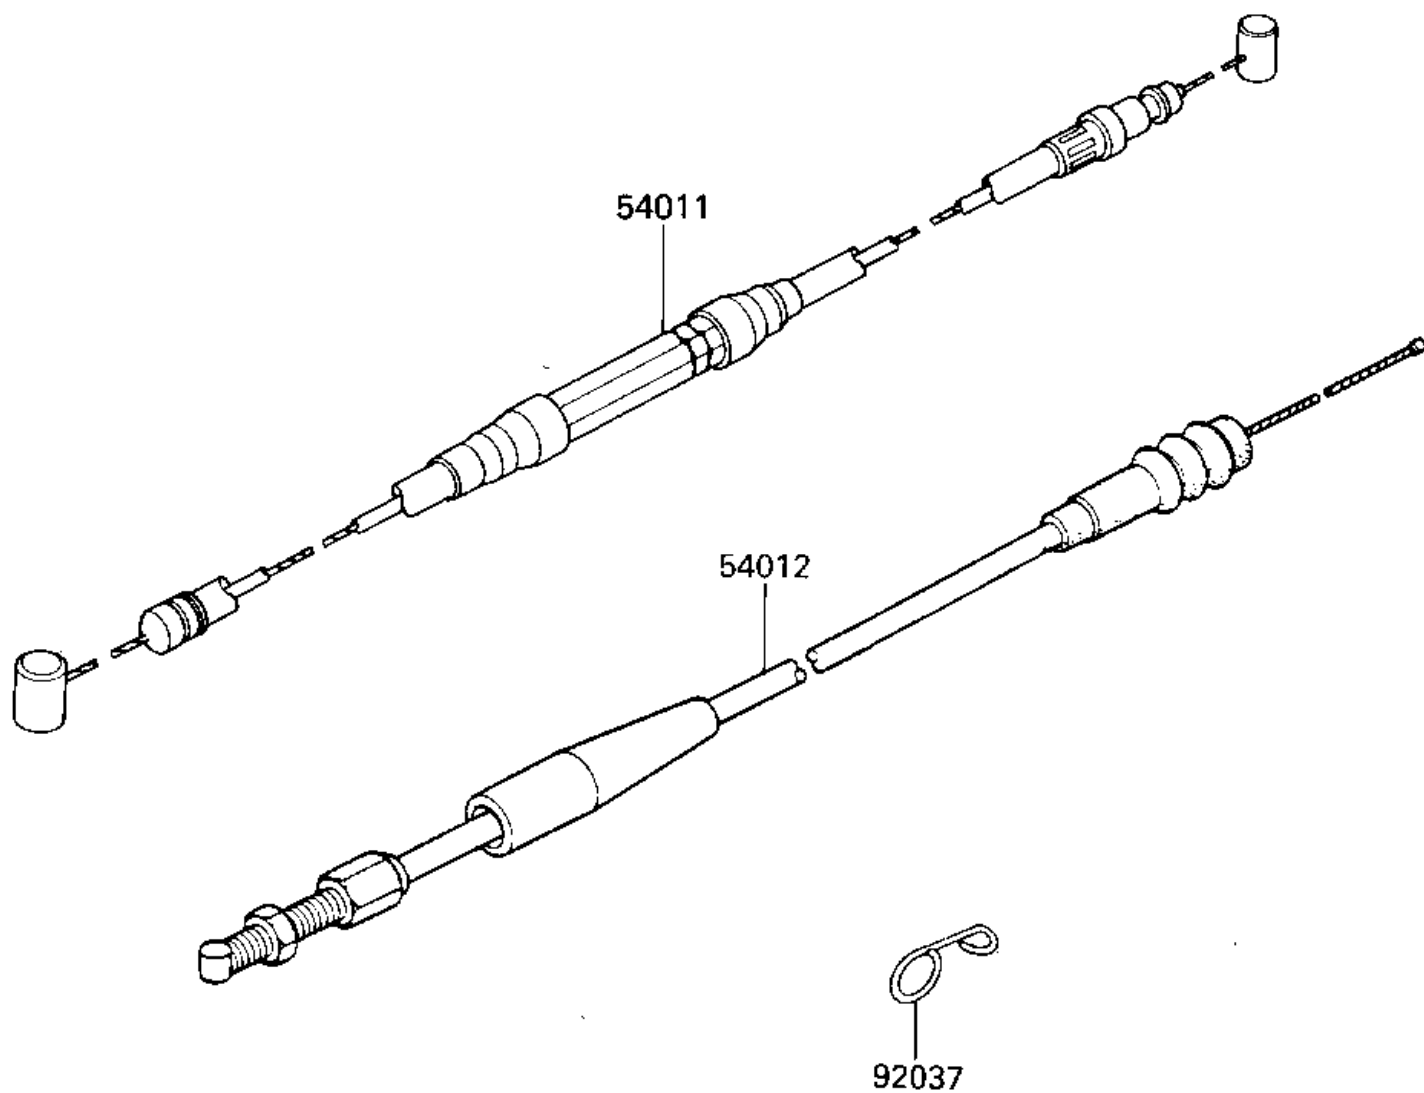

1987 KX125 PARTS DIAGRAM

CABLES

F2540-0228

1987 KX125 PARTS LIST

CABLES

ITEM NAME	PART NUMBER	QUANTITY
CABLE-CLUTCH (Ref # 54011)	54011-1234	1
CABLE-THROTTLE (Ref # 54012)	54012-1305	1
CLAM,CABLE (Ref # 92037)	92037-1064	1