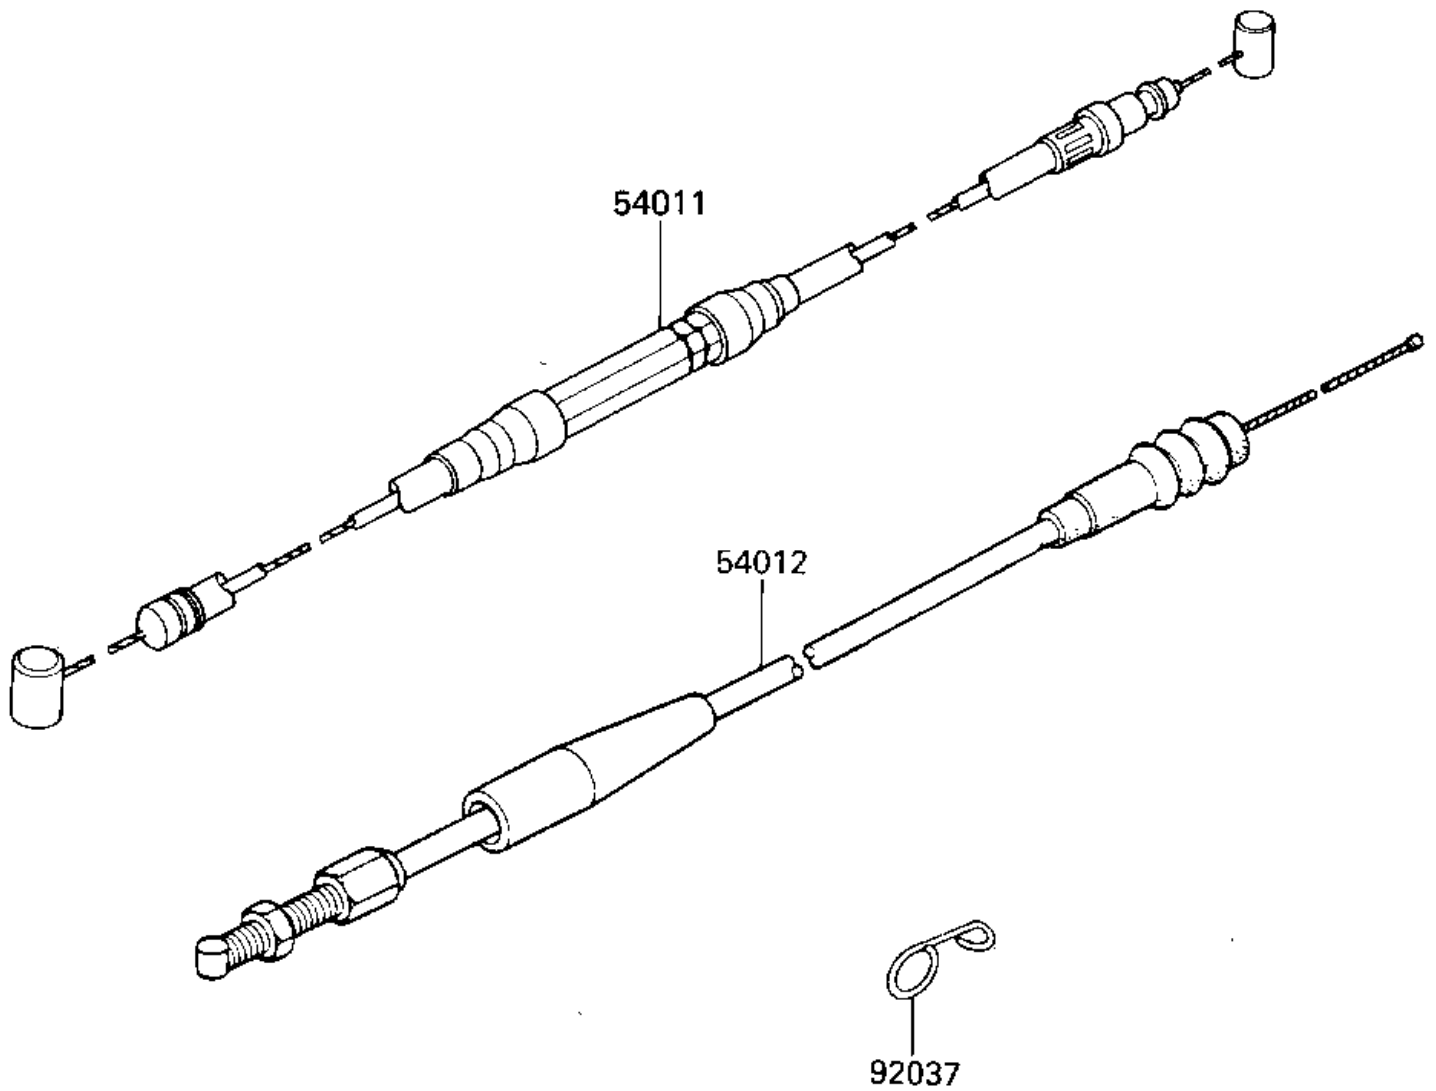

1987 KX125 PARTS DIAGRAM

CABLES

F2540-0228

1987 KX125 PARTS LIST

CABLES

ITEM NAME	PART NUMBER	QUANTITY
CABLE-CLUTCH (Ref # 54011)	54011-1234	1
CABLE-THROTTLE (Ref # 54012)	54012-1305	1
CLAM,CABLE (Ref # 92037)	92037-1064	1