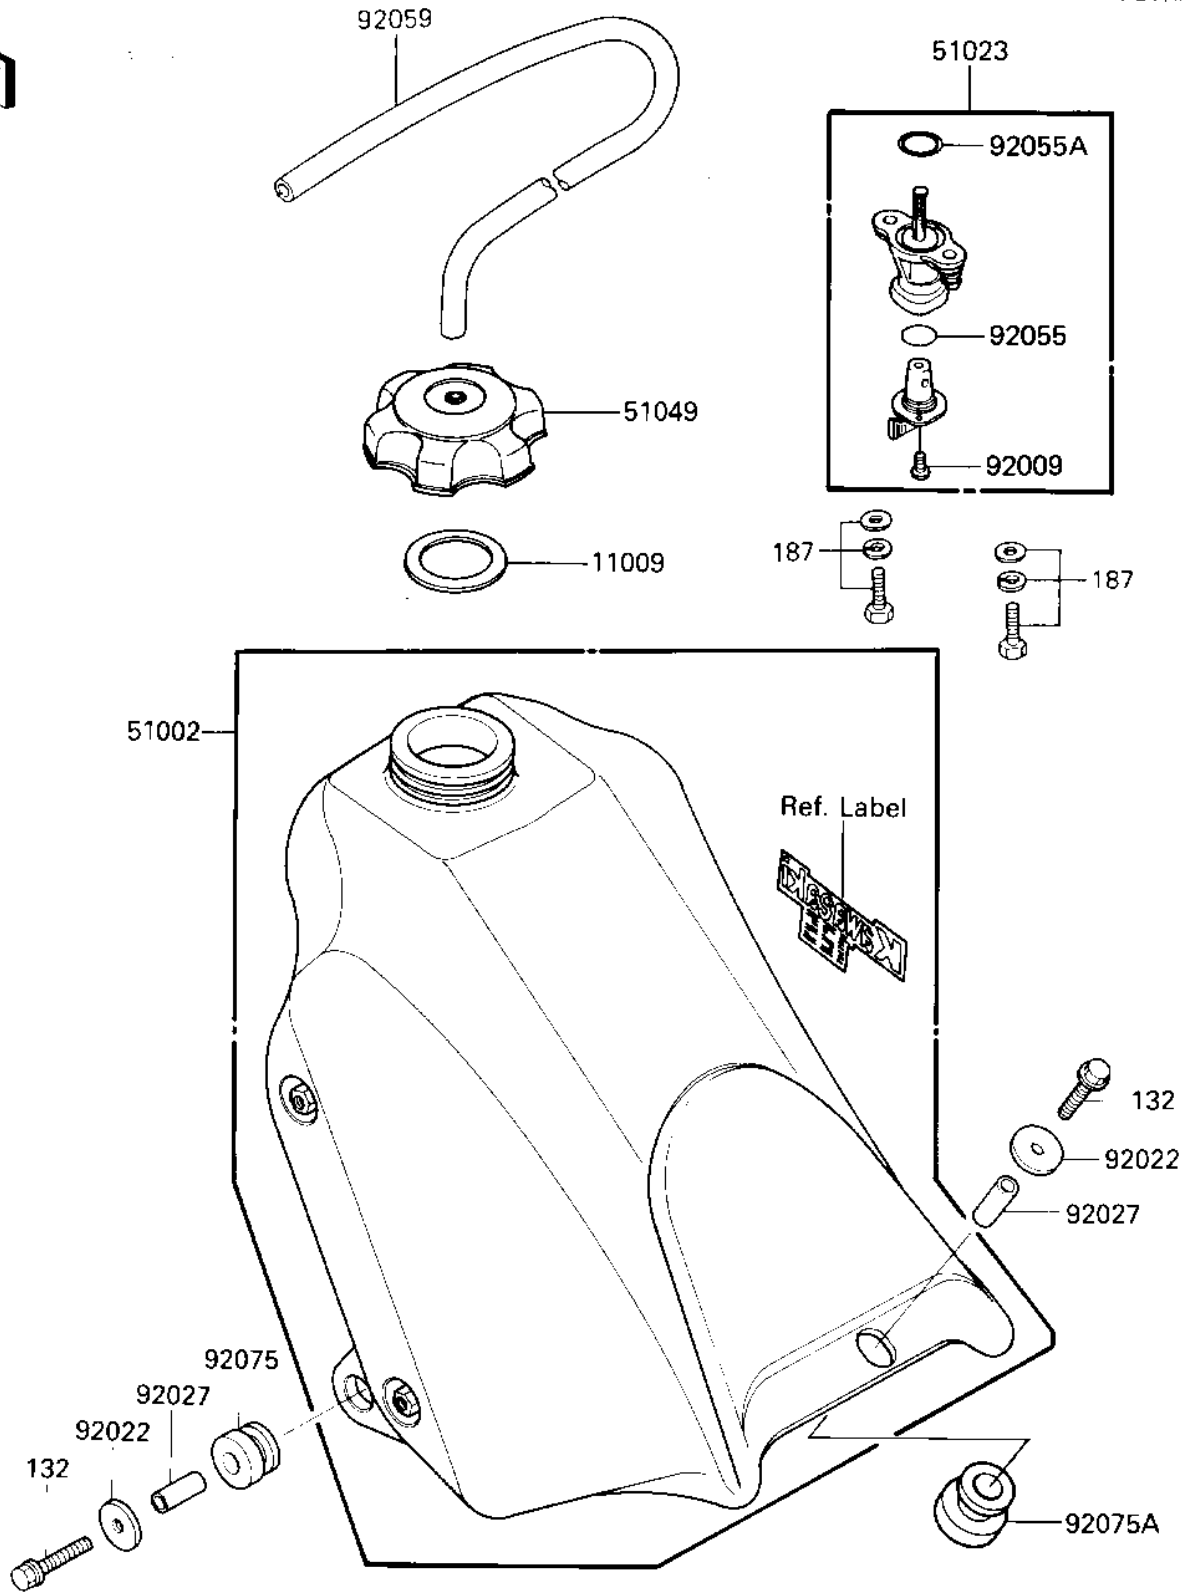

1987 KX125 PARTS DIAGRAM

FUEL TANK

F2410-0311

1987 KX125 PARTS LIST

FUEL TANK

ITEM NAME	PART NUMBER	QUANTITY
GASKET,FUEL TANK CAP (Ref # 11009)	11060-1340	1
TANK-COMP-FUEL,L.GREE (Ref # 51002)	51002-5268-6W	1
TAP-ASSY-FUEL (Ref # 51023)	51023-1115	1
CAP-TANK,FUEL (Ref # 51049)	51049-1089	1
SCREW PAN HEAD 3X8 (Ref # 92009)	220E0308	1
WASHER (Ref # 92022)	92022-1690	1
COLLAR,6.8X10X14 (Ref # 92027)	92027-1966	1
RING-O (Ref # 92055)	92055-1299	1
RING-O (Ref # 92055A)	92055-1300	1
TUBE,5X9X350 (Ref # 92059)	92059-1265	1
DAMPER (Ref # 92075)	92075-1787	1
DAMPER (Ref # 92075A)	92075-1937	1
BOLT-FLANGED-SMALL (Ref # 132)	132G0625	1
BOLT-UPSET-WSP (Ref # 187)	187B0616	1