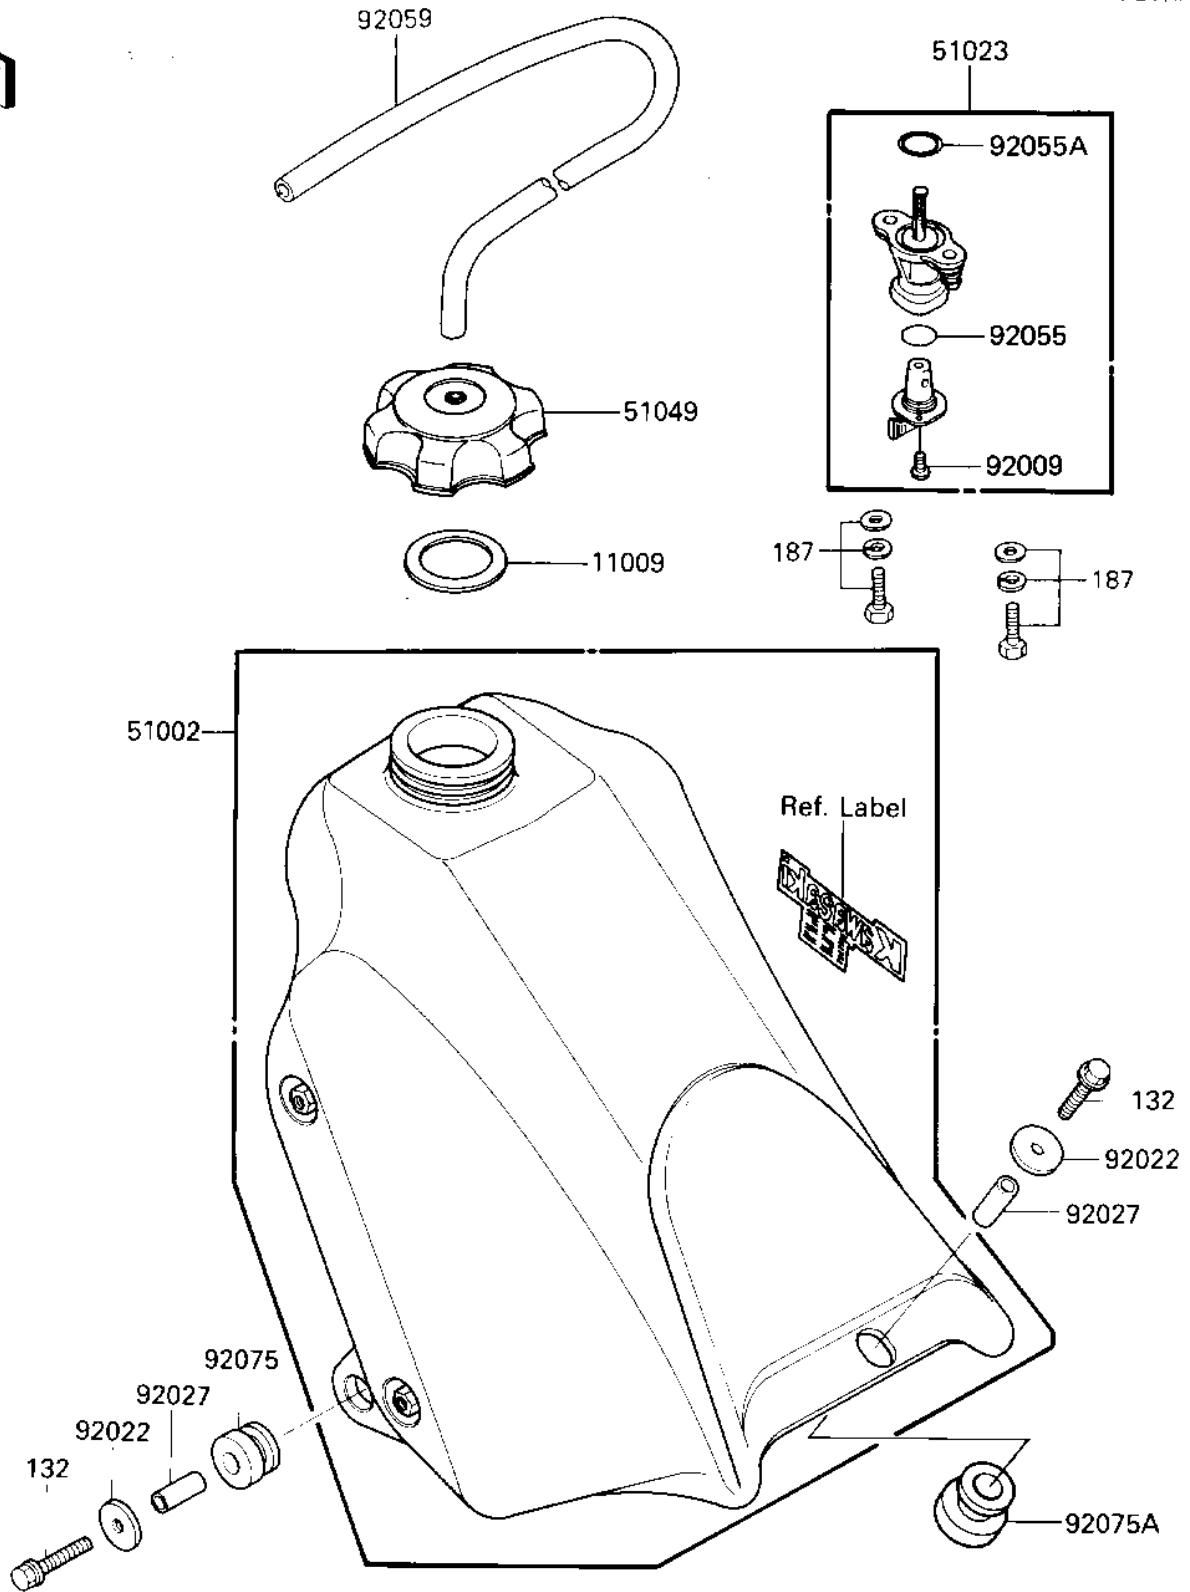

1987 KX125 PARTS DIAGRAM

FUEL TANK

F2410-0311

1987 KX125 PARTS LIST

FUEL TANK

ITEM NAME	PART NUMBER	QUANTITY
GASKET,FUEL TANK CAP (Ref # 11009)	11060-1340	1
TANK-COMP-FUEL,L.GREE (Ref # 51002)	51002-5268-6W	1
TAP-ASSY-FUEL (Ref # 51023)	51023-1115	1
CAP-TANK,FUEL (Ref # 51049)	51049-1089	1
SCREW PAN HEAD 3X8 (Ref # 92009)	220E0308	2
WASHER (Ref # 92022)	92022-1690	3
COLLAR,6.8X10X14 (Ref # 92027)	92027-1966	3
RING-O (Ref # 92055)	92055-1299	1
RING-O (Ref # 92055A)	92055-1300	1
TUBE,5X9X350 (Ref # 92059)	92059-1265	1
DAMPER (Ref # 92075)	92075-1787	2
DAMPER (Ref # 92075A)	92075-1937	1
BOLT-FLANGED-SMALL (Ref # 132)	132G0625	3
BOLT-UPSET-WSP (Ref # 187)	187B0616	2