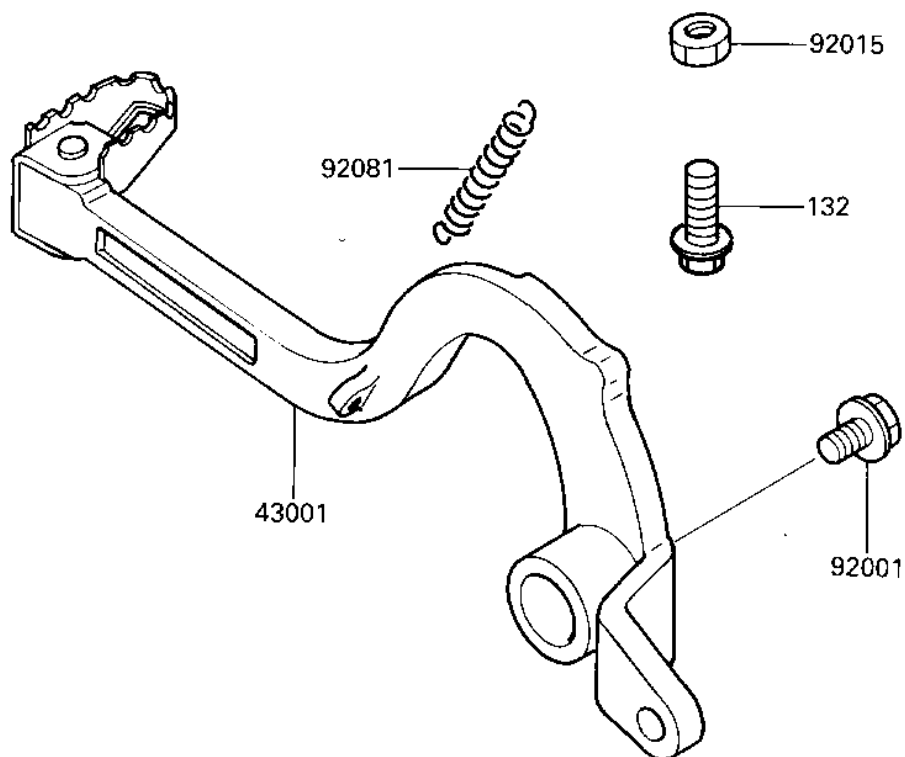

1987 KX125 PARTS DIAGRAM

BRAKE PEDAL

F2260-0163

1987 KX125 PARTS LIST

BRAKE PEDAL

ITEM NAME	PART NUMBER	QUANTITY
LEVER-BRAKE,PEDAL (Ref # 43001)	43001-1216	1
BOLT,HEX HEAD,6X10 (Ref # 92001)	92001-1034	1
NUT,6MM (Ref # 92015)	92015-1391	1
SPRING (Ref # 92081)	92081-1932	1
BOLT-FLANGED-SMALL (Ref # 132)	132G0620	1