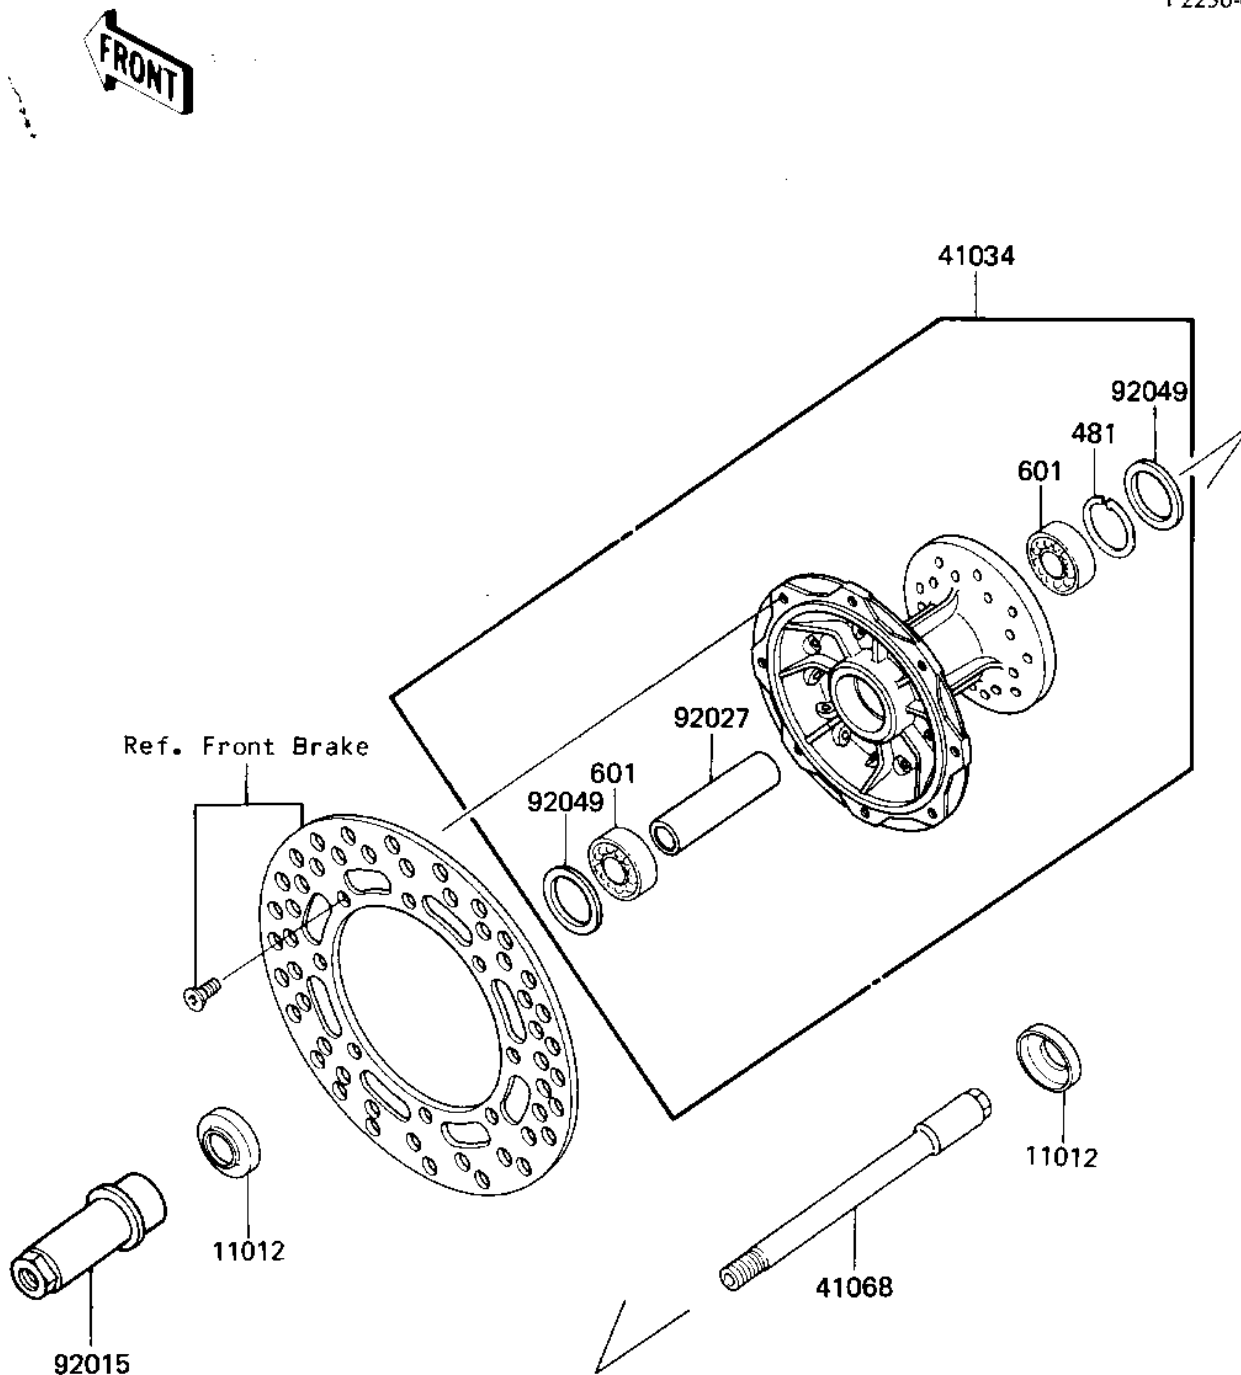

1987 KX125 PARTS DIAGRAM

FRONT HUB

F2230-0125

1987 KX125 PARTS LIST

FRONT HUB

| ITEM NAME | PART NUMBER | QUANTITY |
|--|-------------|----------|
| CAP (Ref # 11012) | 11012-1580 | 1 |
| DRUM-ASSY,FR BRAKE (Ref # 41034) | 41034-1115 | 1 |
| AXLE,FR (Ref # 41068) | 41068-1241 | 1 |
| NUT,FRONT AXLE (Ref # 92015) | 92015-1654 | 1 |
| COLLAR,FR BRAKE DRUM, (Ref # 92027) | 92027-1829 | 1 |
| SEAL-OIL,BSNC2 22404 (Ref # 92049) | 92049-1204 | 1 |
| RING, SNAP,43.5M/M (Ref # 481) | 92033-1040 | 1 |
| BEARING BALL, #6203LUC3/2A (Ref # 601) | 601B6203U | 1 |