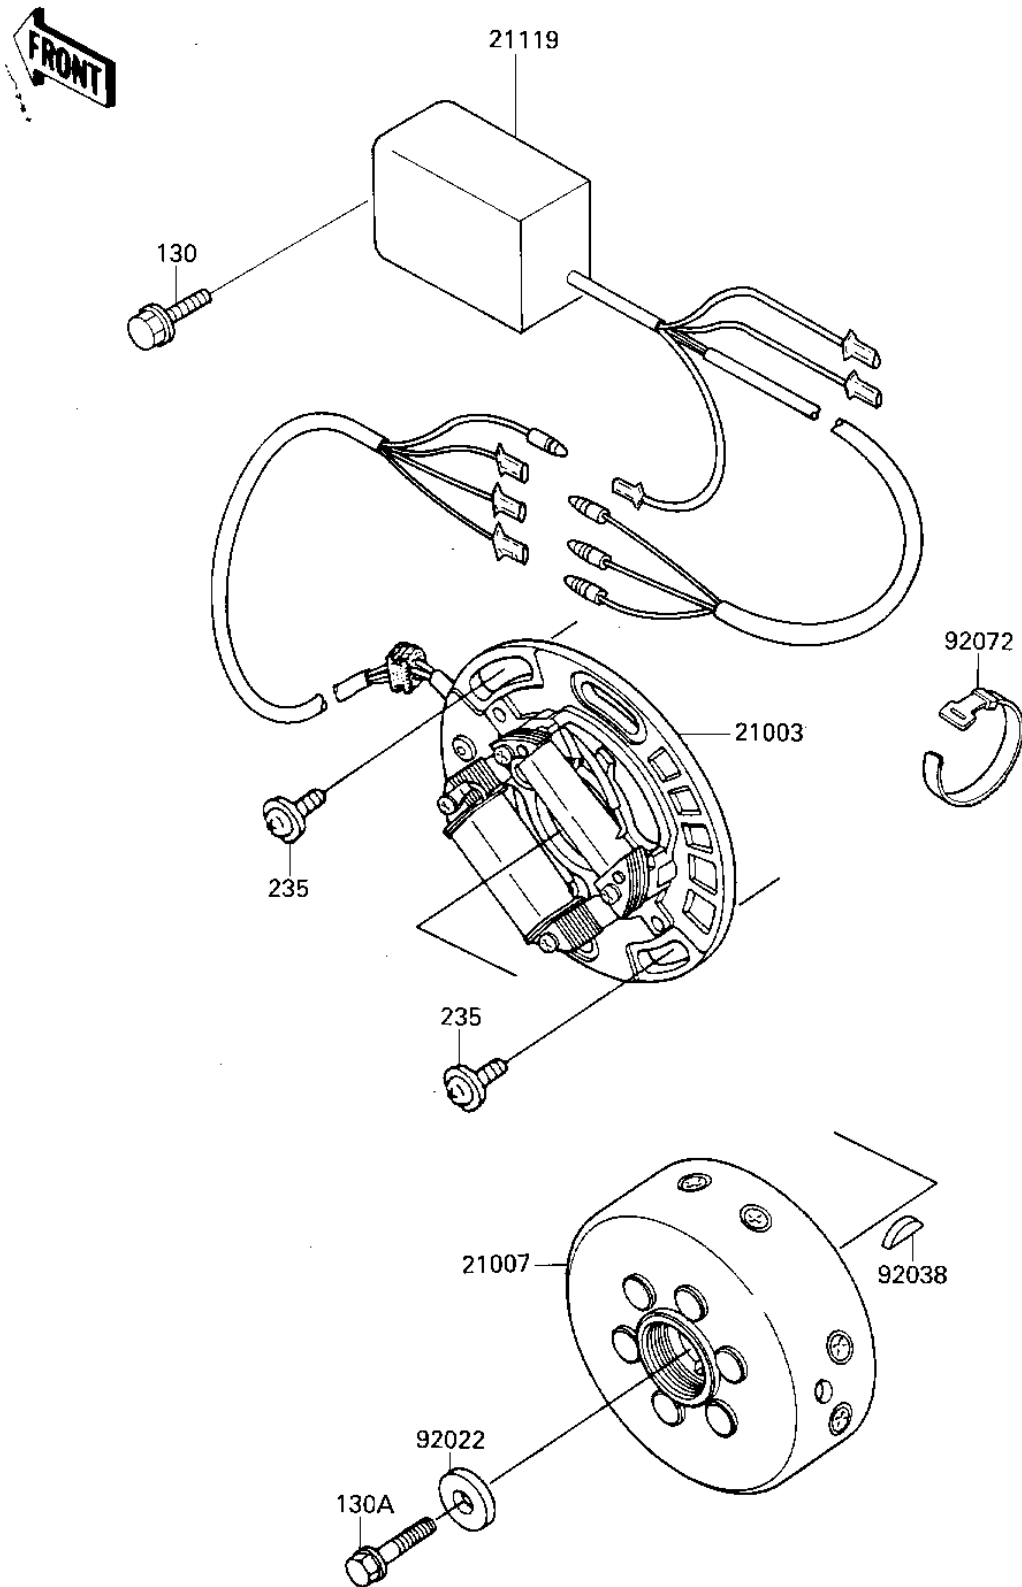

1987 KX125 PARTS DIAGRAM

IGNITION/GENERATOR

E1810-0165

1987 KX125 PARTS LIST

IGNITION/GENERATOR

ITEM NAME	PART NUMBER	QUANTITY
STATOR (Ref # 21003)	21003-1167	1
ROTOR (Ref # 21007)	21007-1157	1
IGNITER (Ref # 21119)	21119-1218	1
WASHER,PLAIN,8MM (Ref # 92022)	92022-276	1
WOODRUFF KEY (Ref # 92038)	92038-001	1
BAND,LONG (Ref # 92072)	92072-032	1
BOLT-FLANGED,6X16 (Ref # 130)	130G0616	1
BOLT-FLANGED (Ref # 130A)	130P0825	1
SCREW-PAN-WP-CROS (Ref # 235)	235B0616	1