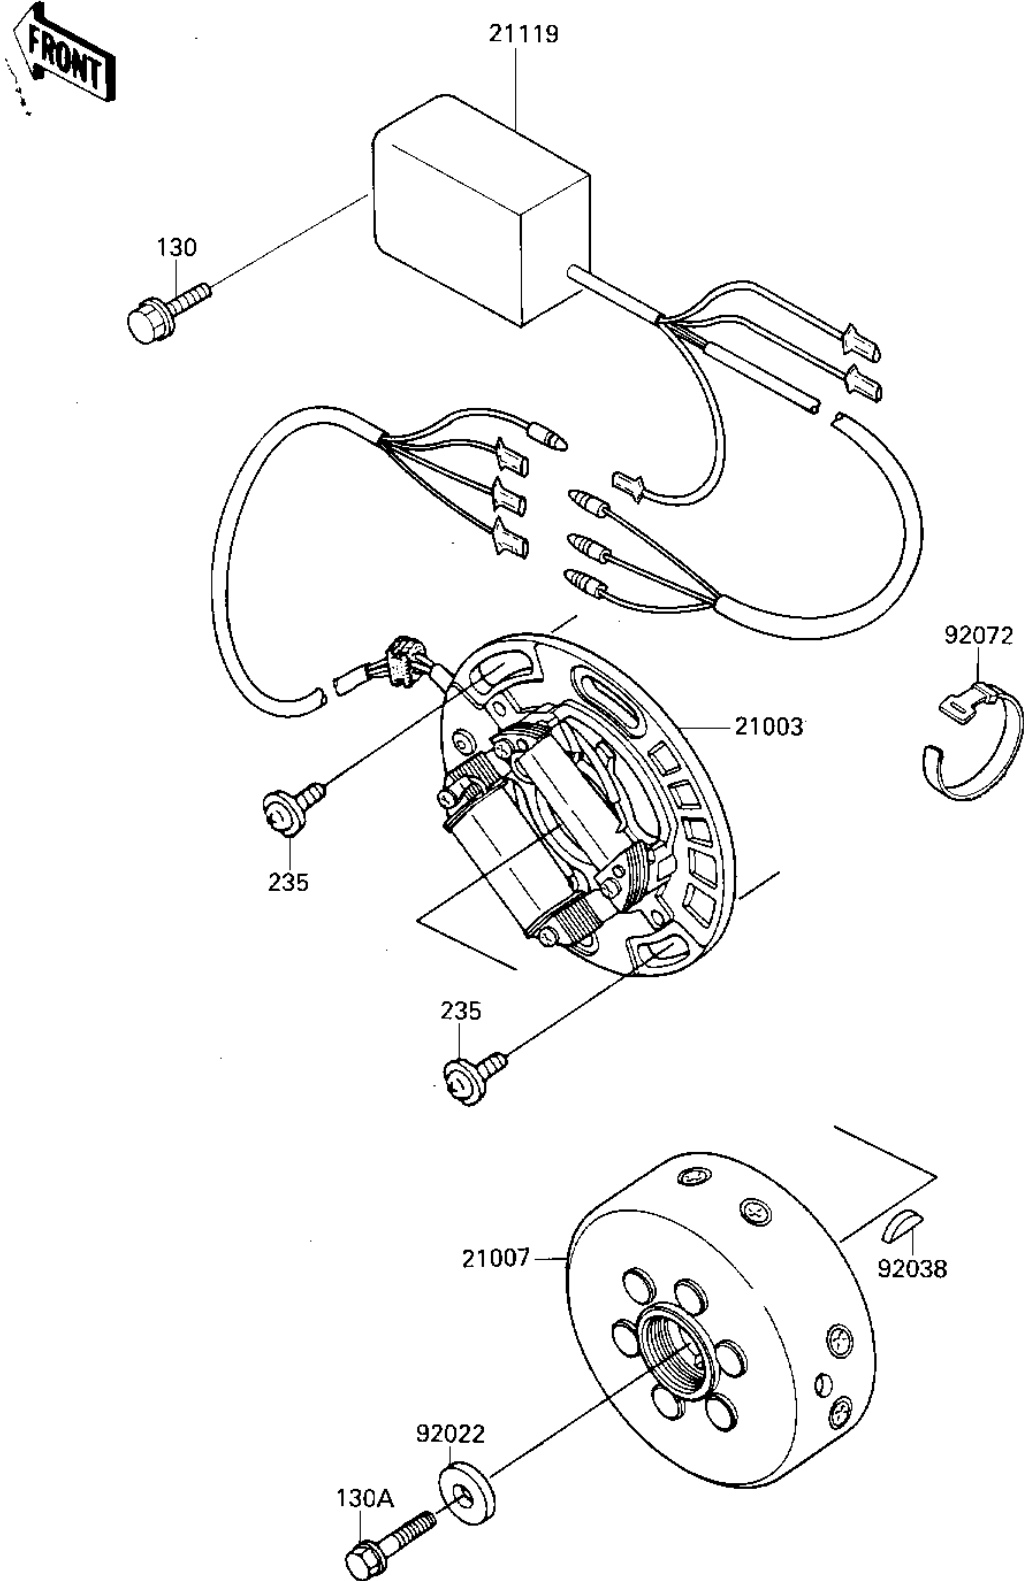

# 1987 KX125 PARTS DIAGRAM

IGNITION/GENERATOR

E1810-0165

## 1987 KX125 PARTS LIST

### IGNITION/GENERATOR

ITEM NAME	PART NUMBER	QUANTITY
STATOR (Ref # 21003)	21003-1167	1
ROTOR (Ref # 21007)	21007-1157	1
IGNITER (Ref # 21119)	21119-1218	1
WASHER,PLAIN,8MM (Ref # 92022)	92022-276	1
WOODRUFF KEY (Ref # 92038)	92038-001	1
BAND,LONG (Ref # 92072)	92072-032	2
BOLT-FLANGED,6X16 (Ref # 130)	130G0616	1
BOLT-FLANGED (Ref # 130A)	130P0825	1
SCREW-PAN-WP-CROS (Ref # 235)	235B0616	2