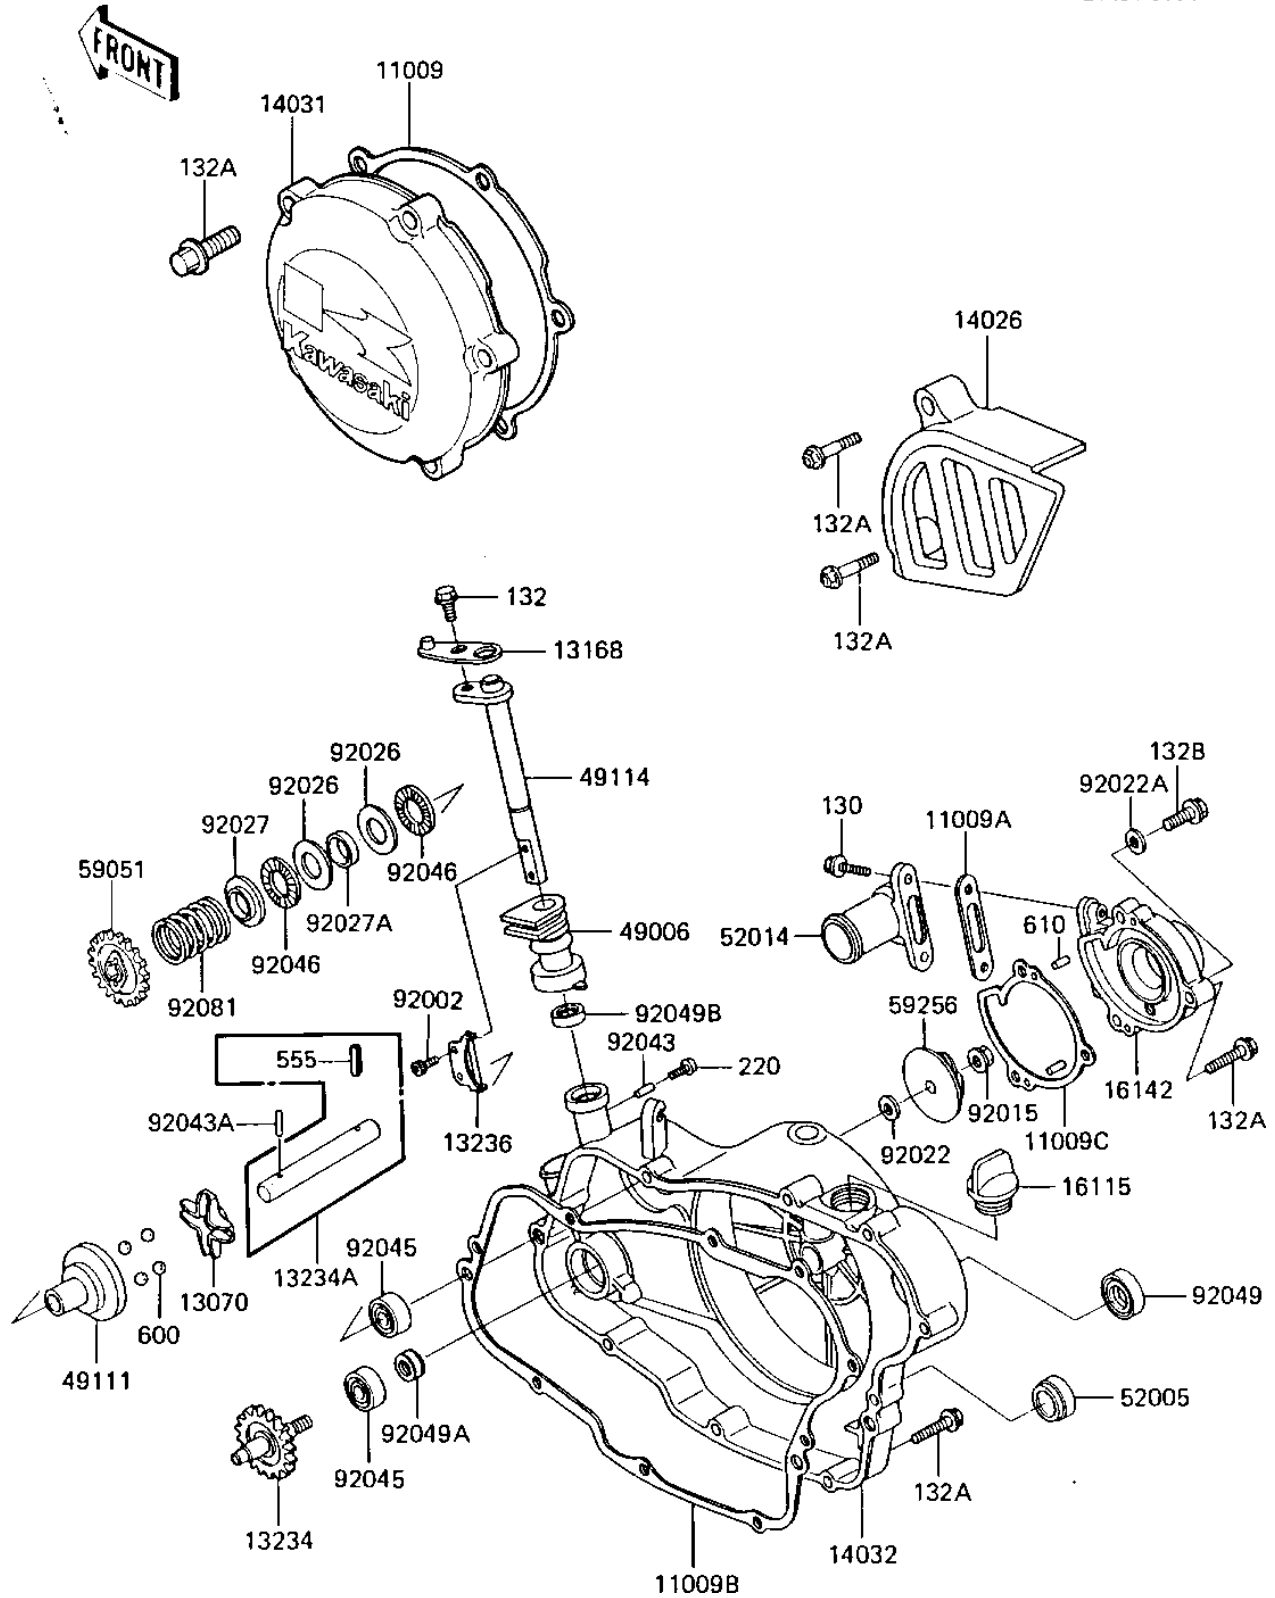

1987 KX125 PARTS DIAGRAM

ENGINE COVERS/WATER PUMP

E1431-0164

1987 KX125 PARTS LIST

ENGINE COVERS/WATER PUMP

ITEM NAME	PART NUMBER	QUANTITY
GASKET,GENERATOR COVE (Ref # 11009)	11009-1266	1
GASKET,ELBOW (Ref # 11009A)	11009-1952	1
GASKET,CLUTCH COVER (Ref # 11009B)	11009-1453	1
GASKET,WATER PUMP COV (Ref # 11009C)	11009-1998	1
GUIDE (Ref # 13070)	13070-1122	1
LEVER,GOVERNOR (Ref # 13168)	13168-1248	1
SHAFT-COMP,WATER PUMP (Ref # 13234)	13234-1053	1
SHAFT-COMP,GOVERNOR (Ref # 13234A)	13234-1059	1
LEVER-COMP,PUMP (Ref # 13236)	13236-1250	1
COVER-CHAIN (Ref # 14026)	14026-1119	1
COVER-GENERATOR (Ref # 14031)	14031-1207	1
COVER-CLUTCH (Ref # 14032)	14032-1177	1
FILLER,OIL (Ref # 16115)	16115-018	1
COVER-PUMP,WATER (Ref # 16142)	16142-1058	1
BOOT,GOVERNOR (Ref # 49006)	49006-1171	1
HOLDER-GOVERNOR WEIGH (Ref # 49111)	49111-1051	1
SHAFT-GOVERNOR (Ref # 49114)	49114-1051	1
GAUGE,OIL LEVEL (Ref # 52005)	52005-1055	1
ELBOW (Ref # 52014)	52014-1062	1
GEAR-SPUR,GOVERNOR,19 (Ref # 59051)	59051-1181	1
IMPELLER,WATER PUMP (Ref # 59256)	59256-1002	1
BOLT,SOCKET,4X8 (Ref # 92002)	92002-1403	1
NUT-6MM (Ref # 92015)	92015-1078	1
WASHER,6X14X2 (Ref # 92022)	92022-1393	1
WASHER,8.2X14X1 (Ref # 92022A)	92022-1488	1
SPACER,15X28X1 (Ref # 92026)	92026-1238	1
COLLAR (Ref # 92027)	92027-1838	1
COLLAR,15.2X17X4 (Ref # 92027A)	92027-1839	1
PIN,2X9.8 (Ref # 92043)	92043-1293	1