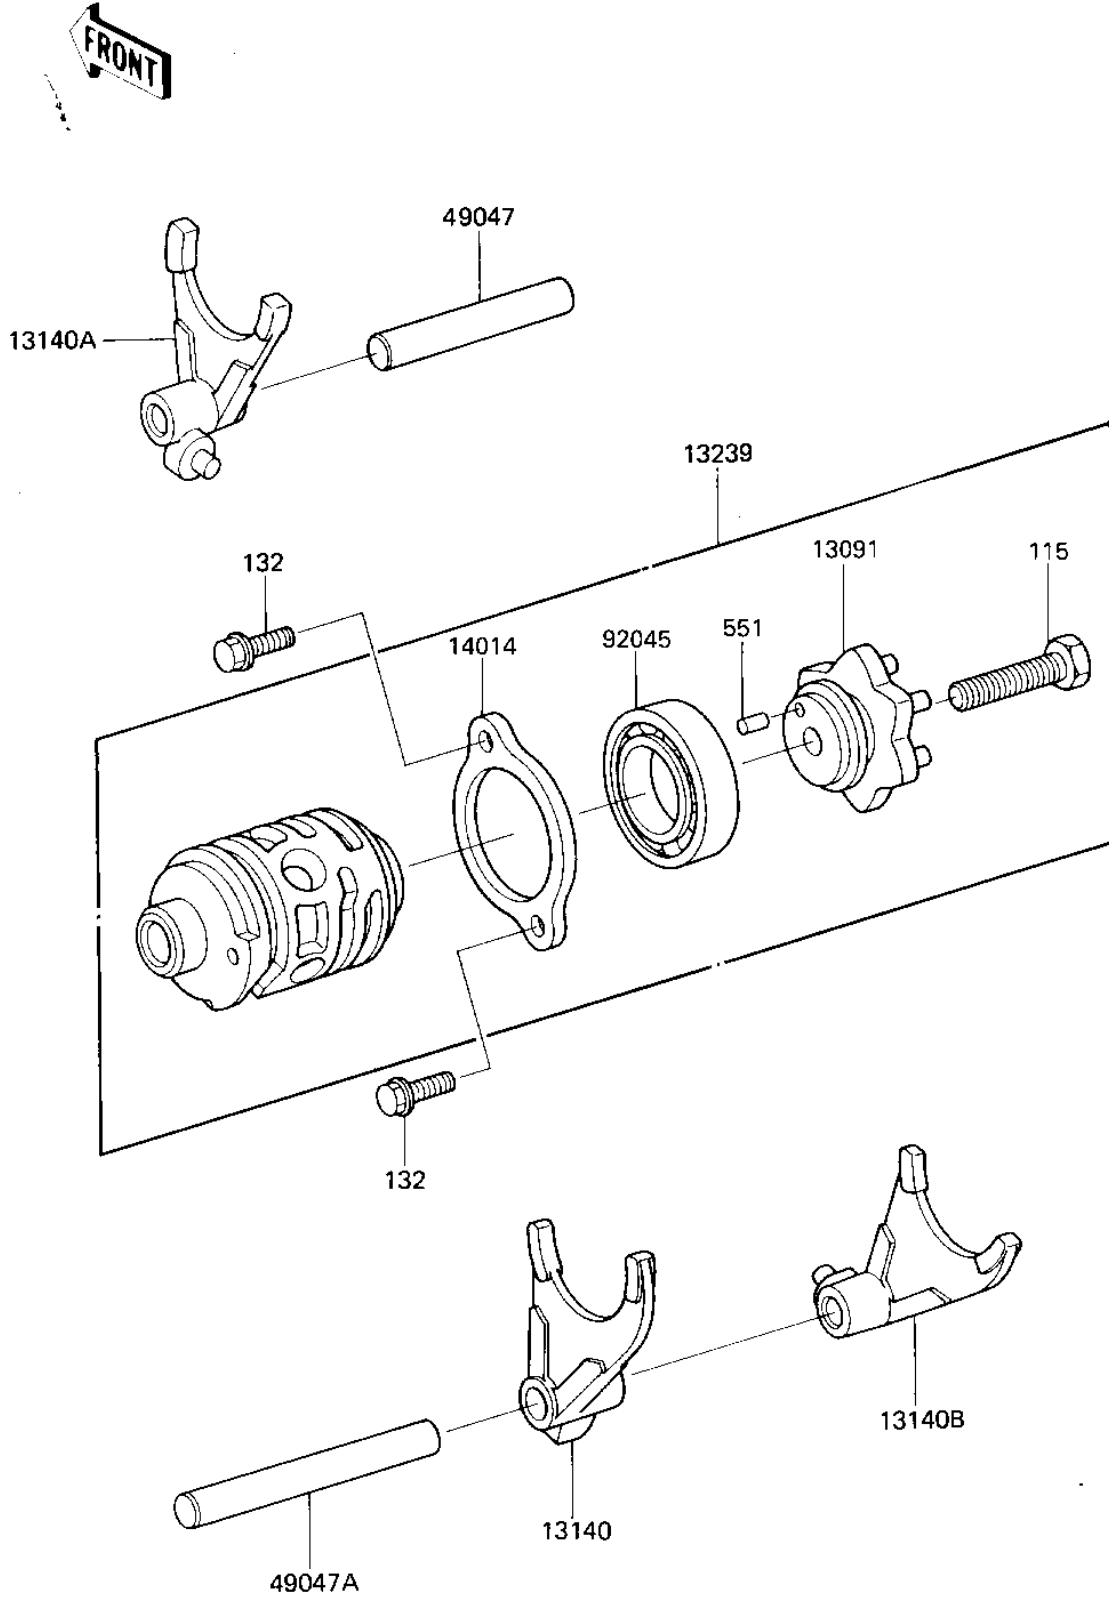

# 1987 KX125 PARTS DIAGRAM

## GEAR CHANGE DRUM & FORKS

E1362-0095

# 1987 KX125 PARTS LIST

## GEAR CHANGE DRUM & FORKS

ITEM NAME	PART NUMBER	QUANTITY
HOLDER,CHANGE DRUM (Ref # 13091)	13091-1359	1
FORK-SHIFT,2ND&3RD (Ref # 13140)	13140-1070	1
FORK-SHIFT,5TH&TOP (Ref # 13140A)	13140-1123	1
FORK-SHIFT,LOW&4TH (Ref # 13140B)	13140-1124	1
DRUM-ASSY-CHANGE (Ref # 13239)	13239-1120	1
PLATE-POSITION (Ref # 14014)	14014-1020	1
ROD-SHIFT,8X58 (Ref # 49047)	49047-1017	1
ROD-SHIFT,8X79.5 (Ref # 49047A)	49047-1018	1
BEARING,BALL,#6905 (Ref # 92045)	92045-036	1
BOLT-SMALL-UPSET,8X30 (Ref # 115)	115G0830	1
BOLT-FLANGED-SMALL (Ref # 132)	132G0614	2
PIN,DOWEL,4X8 (Ref # 551)	551A0408	1