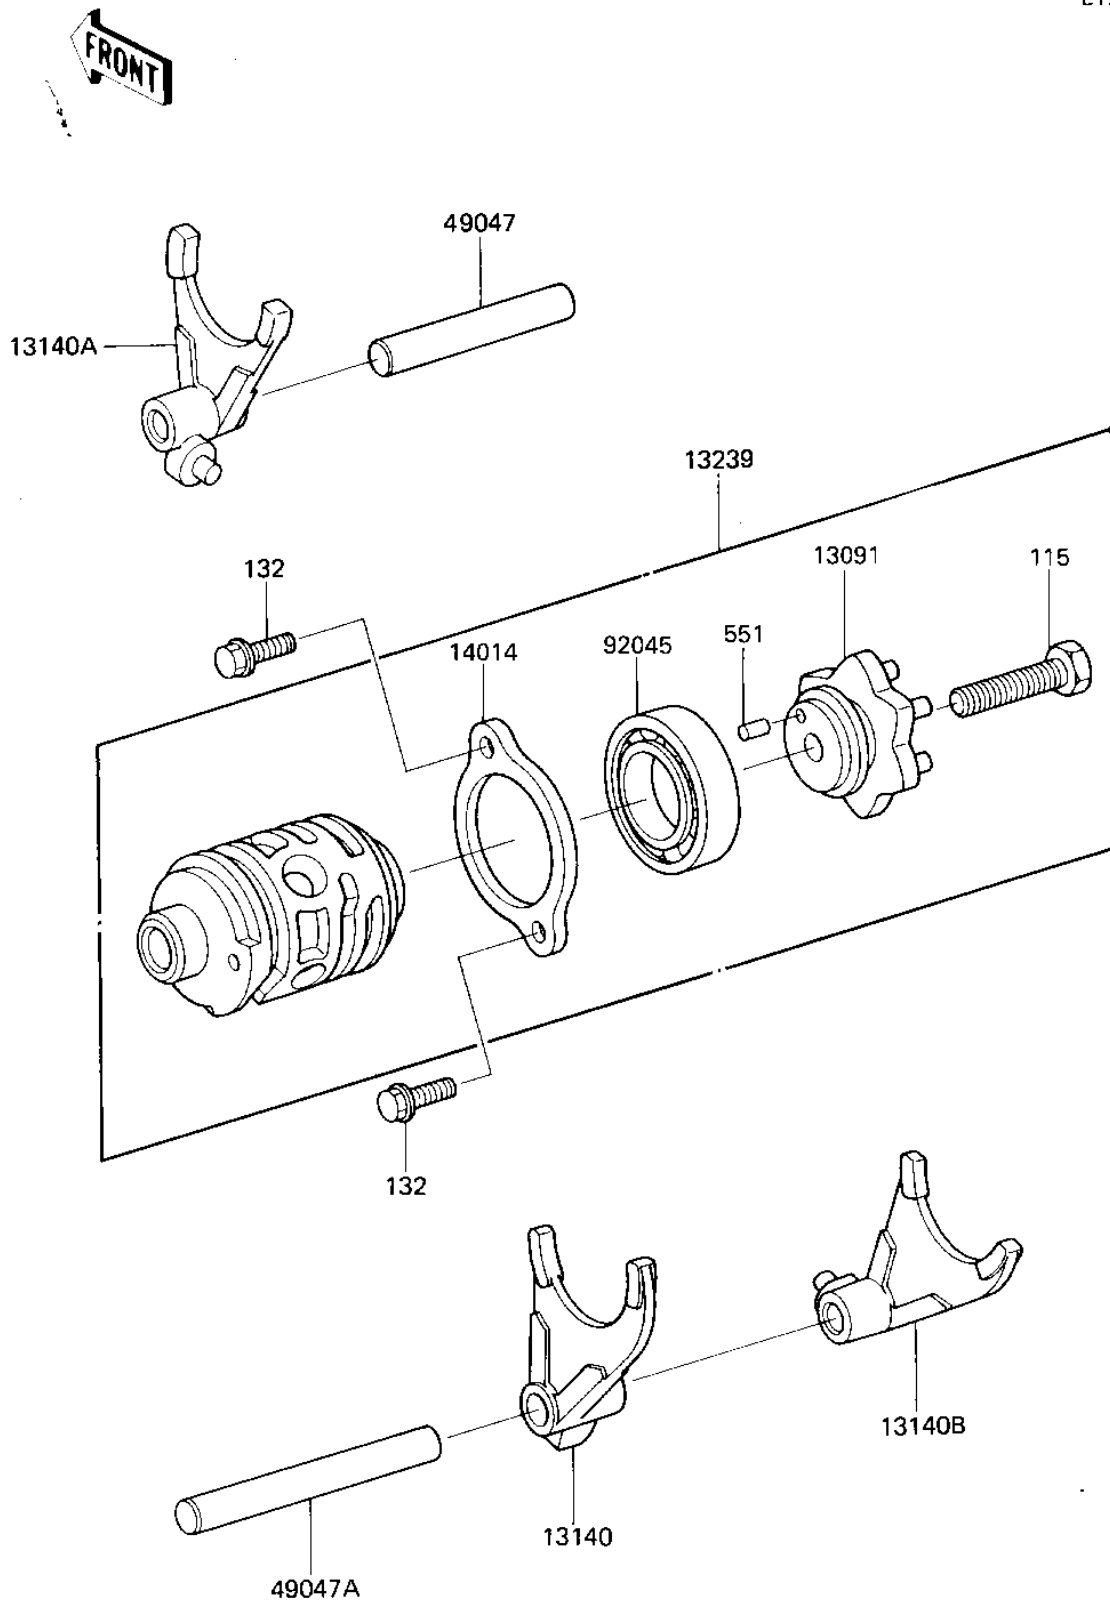

1987 KX125 PARTS DIAGRAM

GEAR CHANGE DRUM & FORKS

E1362-0095

1987 KX125 PARTS LIST

GEAR CHANGE DRUM & FORKS

ITEM NAME	PART NUMBER	QUANTITY
HOLDER,CHANGE DRUM (Ref # 13091)	13091-1359	1
FORK-SHIFT,2ND&3RD (Ref # 13140)	13140-1070	1
FORK-SHIFT,5TH&TOP (Ref # 13140A)	13140-1123	1
FORK-SHIFT,LOW&4TH (Ref # 13140B)	13140-1124	1
DRUM-ASSY-CHANGE (Ref # 13239)	13239-1120	1
PLATE-POSITION (Ref # 14014)	14014-1020	1
ROD-SHIFT,8X58 (Ref # 49047)	49047-1017	1
ROD-SHIFT,8X79.5 (Ref # 49047A)	49047-1018	1
BEARING,BALL,#6905 (Ref # 92045)	92045-036	1
BOLT-SMALL-UPSET,8X30 (Ref # 115)	115G0830	1
BOLT-FLANGED-SMALL (Ref # 132)	132G0614	1
PIN,DOWEL,4X8 (Ref # 551)	551A0408	1