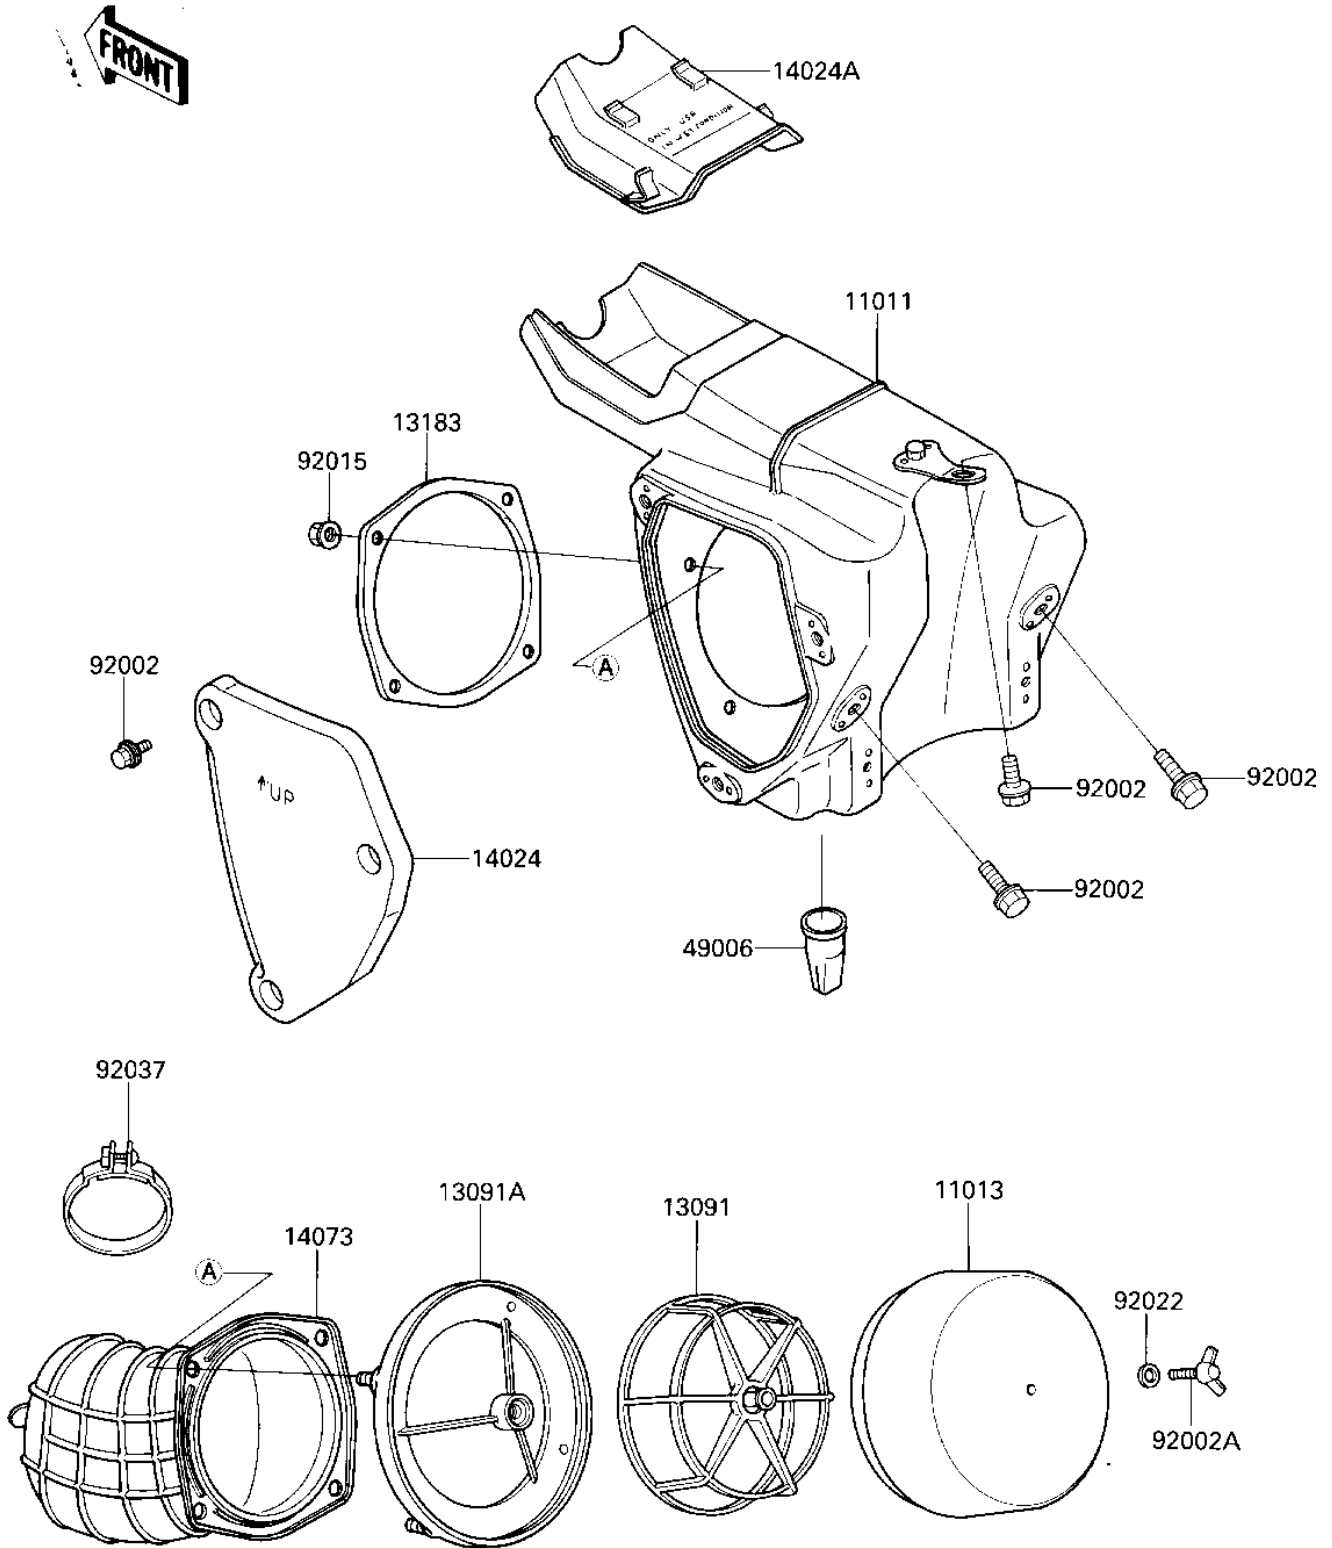

1987 KX125 PARTS DIAGRAM

AIR CLEANER

E1130-0225

1987 KX125 PARTS LIST

AIR CLEANER

ITEM NAME	PART NUMBER	QUANTITY
CASE-AIR FILTER (Ref # 11011)	11011-1241	1
ELEMENT-AIR FILTER (Ref # 11013)	11013-1194	1
HOLDER,ELEMENT (Ref # 13091)	13091-1454	1
HOLDER (Ref # 13091A)	13091-1594	1
PLATE,DUCT FITTING (Ref # 13183)	13183-1046	1
COVER,AIR FILTER (Ref # 14024)	14024-1357	1
COVER,FILTER CASE (Ref # 14024A)	14024-1424	1
DUCT,AIR FILTER (Ref # 14073)	14073-1285	1
BOOT (Ref # 49006)	49006-1012	1
BOLT (Ref # 92002)	92150-1506	1
BOLT (Ref # 92002A)	92002-1719	1
NUT,FLANGED,5MM (Ref # 92015)	92015-1259	4
WASHER 6.5X20X1.6T (Ref # 92022)	92022-125	1
CLAMP (Ref # 92037)	92037-171	1