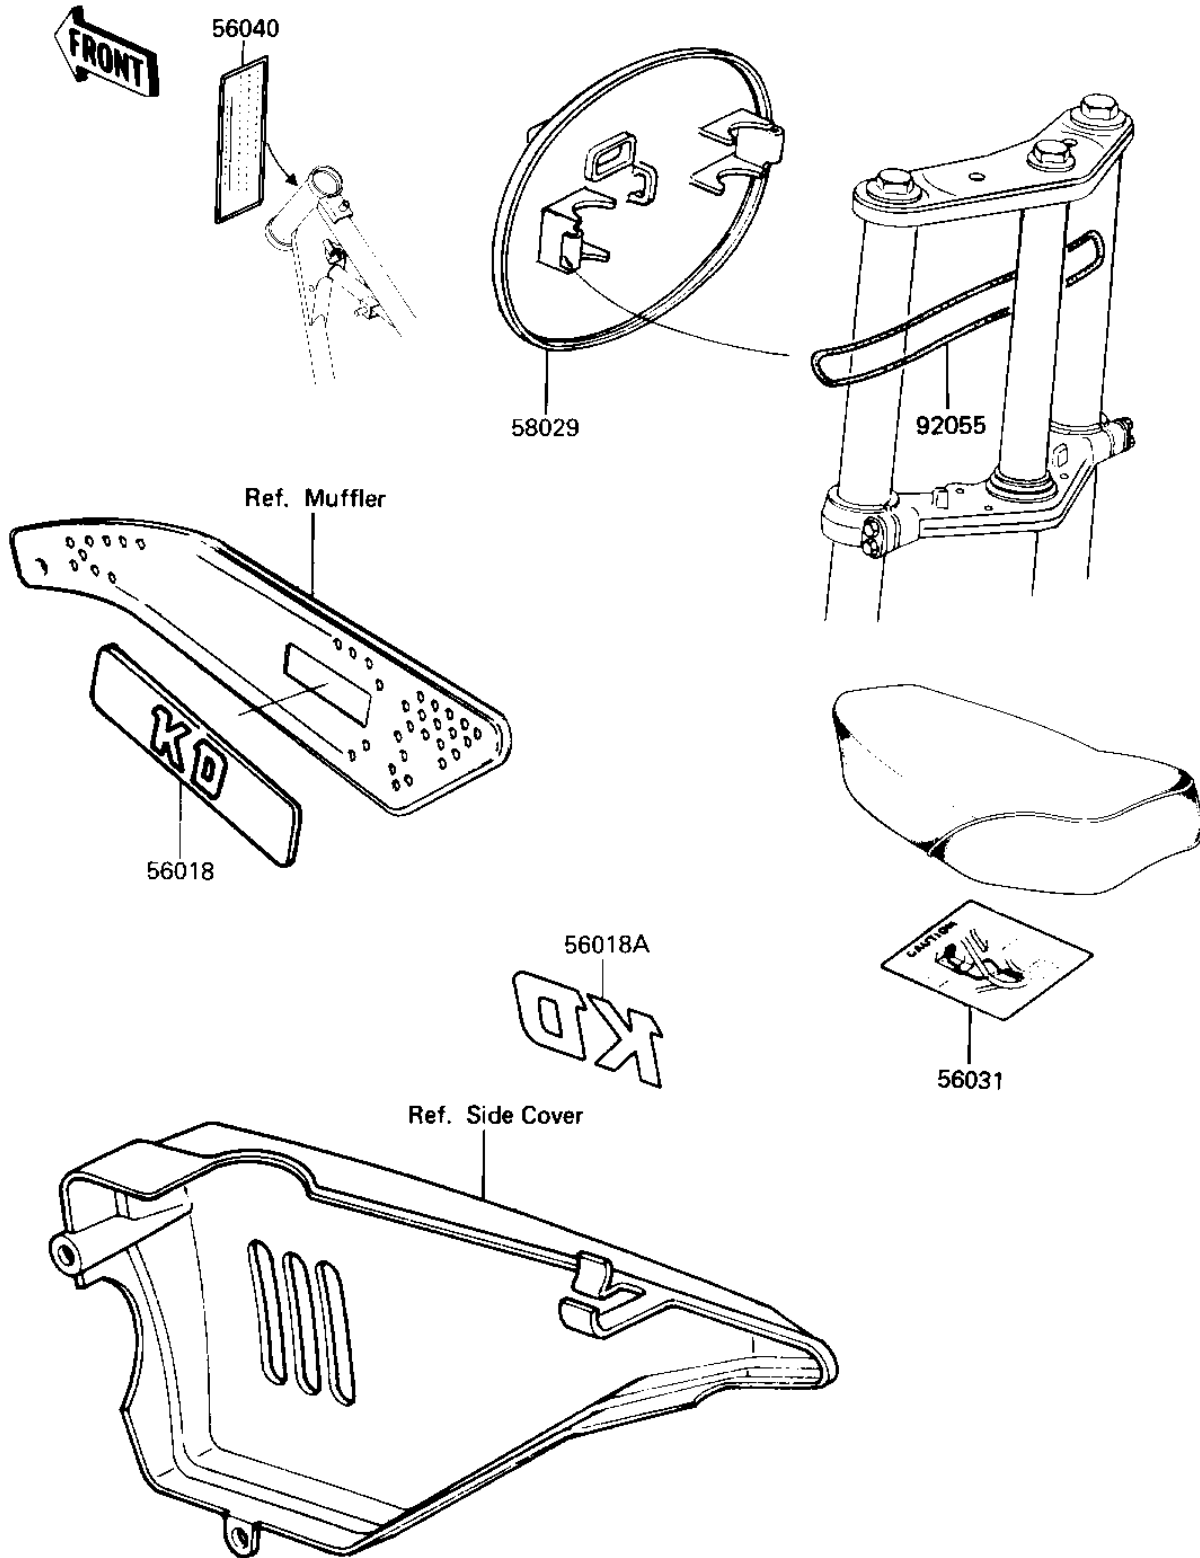

1987 KD80 PARTS DIAGRAM

LABELS/NUMBER PLATE

F2860-00/6

1987 KD80 PARTS LIST

LABELS/NUMBER PLATE

ITEM NAME	PART NUMBER	QUANTITY
MARK,MUFFLER COVER (Ref # 56018)	56018-1320	1
MARK,SIDE COVER,KD (Ref # 56018A)	56018-1925	1
LABEL,OIL VENT HOSE (Ref # 56031)	56031-1068	1
LABEL,OFF-ROAD VEHICL (Ref # 56040)	56040-1018	1
PLATE-NUMBER,S.RED (Ref # 58029)	58029-1002-6B	1
"O" RING,135MM (Ref # 92055)	92055-1058	1