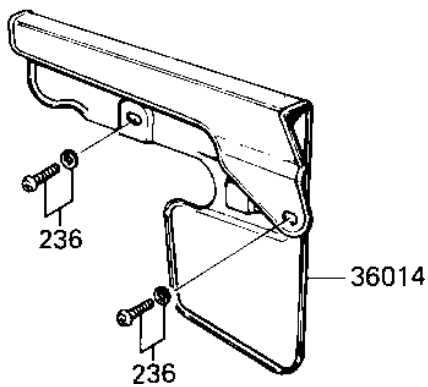

## 1987 KD80 PARTS DIAGRAM

SIDE COVER/CHAIN COVER

F2610-0070

## 1987 KD80 PARTS LIST

SIDE COVER/CHAIN COVER

ITEM NAME	PART NUMBER	QUANTITY
BRACKET,R.H.SIDE COVR (Ref # 11034)	11034-1621	1
COVER-SIDE,RH,S.RED (Ref # 36002)	36002-5313-6B	1
CASE-CHAIN (Ref # 36014)	36014-1024	1
SCREW,6X14 (Ref # 92009)	92009-1287	1
SCREW-PAN-WSP-CROS (Ref # 236)	236C0612	1