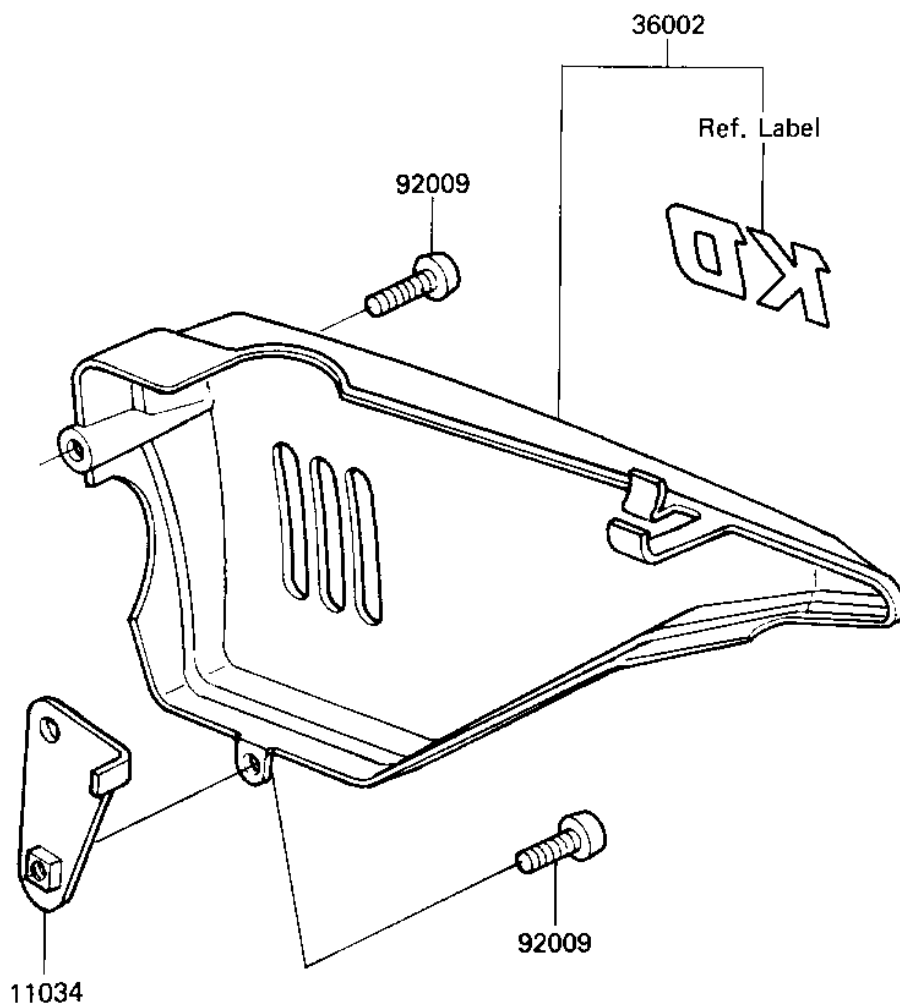

## 1987 KD80 PARTS DIAGRAM

SIDE COVER/CHAIN COVER

F2610-0070

## 1987 KD80 PARTS LIST

SIDE COVER/CHAIN COVER

ITEM NAME	PART NUMBER	QUANTITY
BRACKET,R.H.SIDE COVR (Ref # 11034)	11034-1621	1
COVER-SIDE,RH,S.RED (Ref # 36002)	36002-5313-6B	1
CASE-CHAIN (Ref # 36014)	36014-1024	1
SCREW,6X14 (Ref # 92009)	92009-1287	1
SCREW-PAN-WSP-CROS (Ref # 236)	236C0612	1