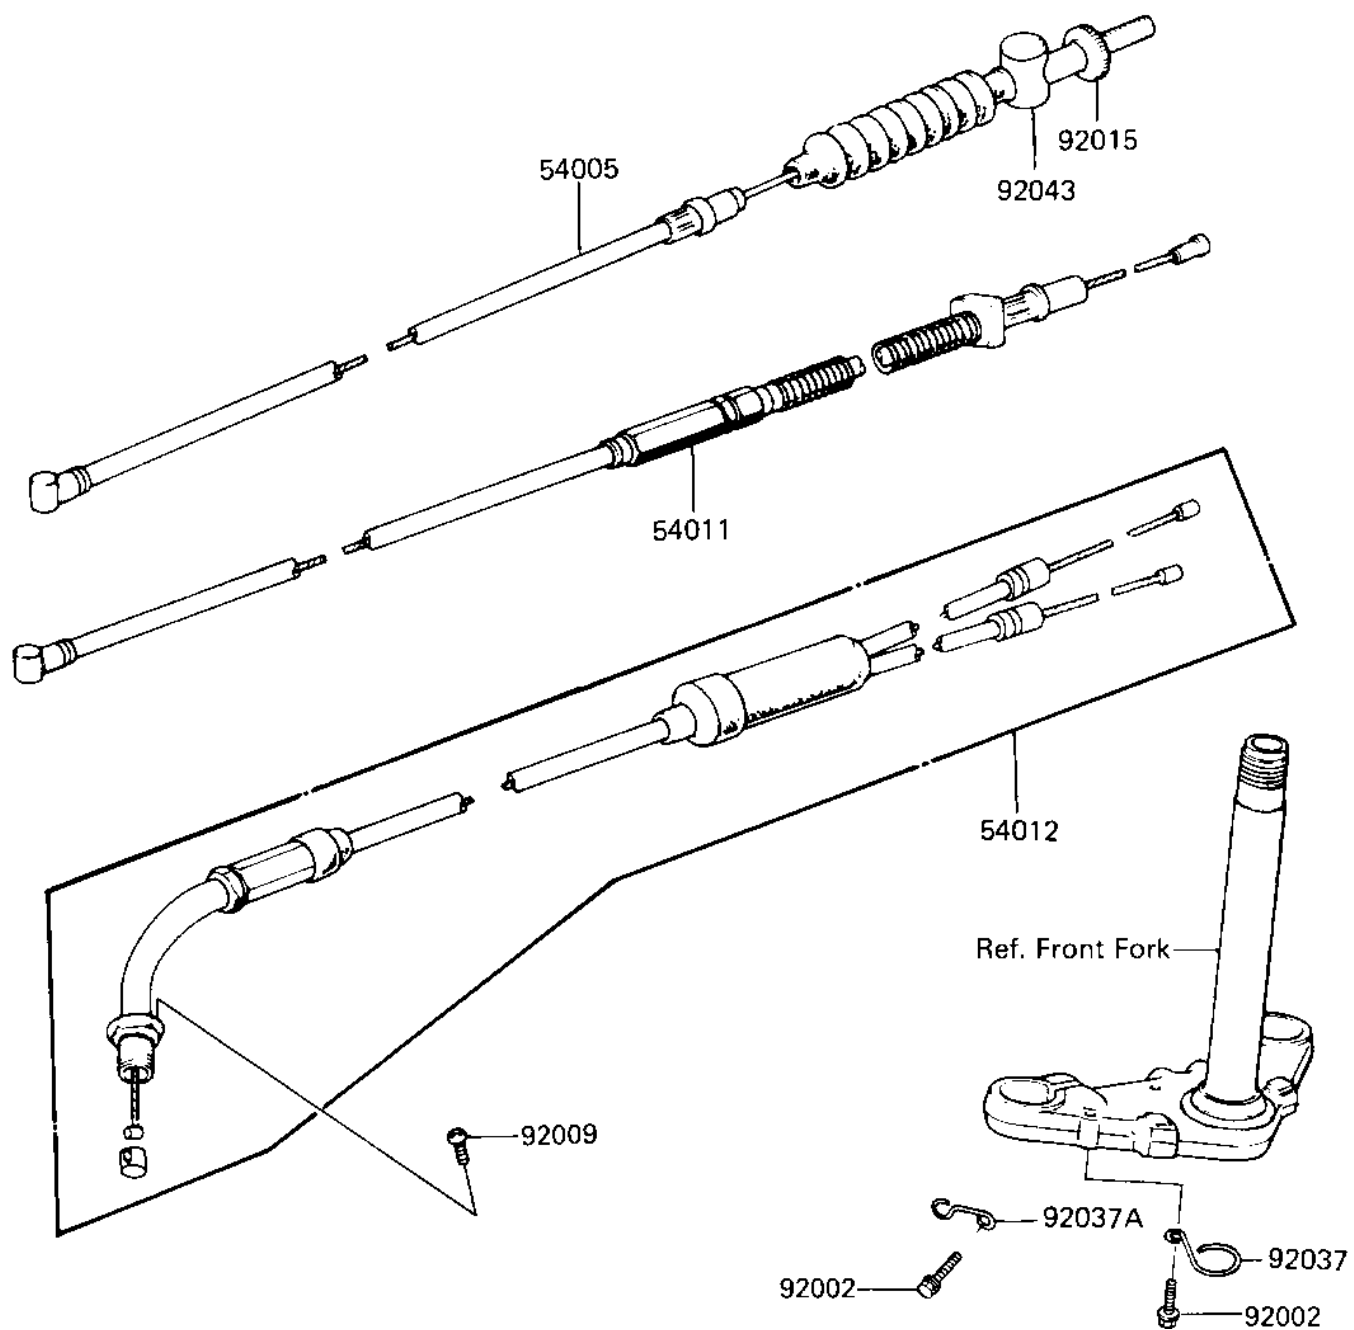

1987 KD80 PARTS DIAGRAM

CABLES

F2540-0065

1987 KD80 PARTS LIST

CABLES

ITEM NAME	PART NUMBER	QUANTITY
CABLE,FRONT BRAKE (Ref # 54005)	54005-1021	1
CABLE, CLUTCH (Ref # 54011)	54011-073	1
CABLE,THROTTLE (Ref # 54012)	54012-1056	1
BOLT 6X12 (WP) (Ref # 92002)	186B0612	1
SCREW-PAN-WS-CROS (Ref # 92009)	223B0510	1
NUT-BRAKE ROD ADJUST (Ref # 92015)	92015-052	1
CLAMP-CABLE (Ref # 92037)	92037-046	1
CLAMP,CABLE (Ref # 92037A)	92037-117	1
JOINT-BRAKE ROD (Ref # 92043)	92043-082	1