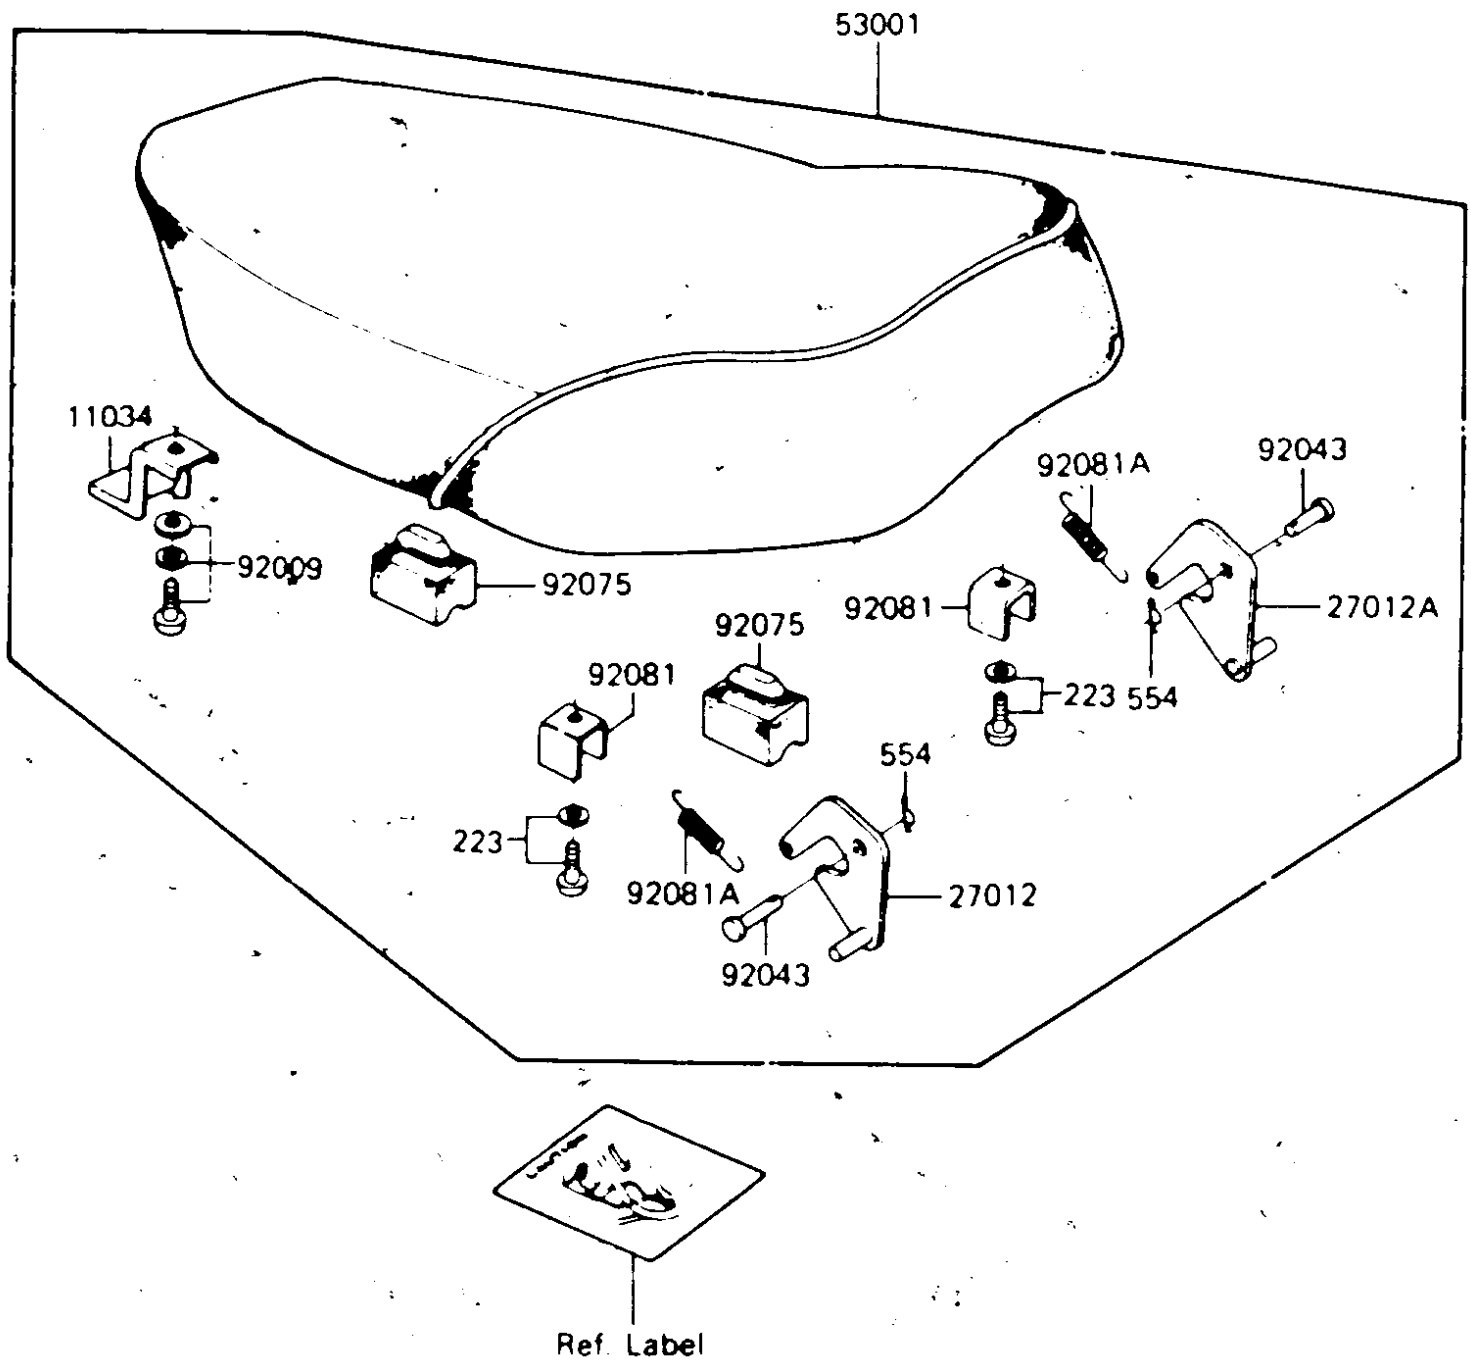

1987 KD80 PARTS DIAGRAM

SEAT

1987 KD80 PARTS LIST

SEAT

ITEM NAME	PART NUMBER	QUANTITY
BRACKET,SEAT (Ref # 11034)	53032-004	1
HOOK,L.H SEAT (Ref # 27012)	53008-031	1
HOOK,R.H SEAT (Ref # 27012A)	53008-032	1
SEAT-ASSY (Ref # 53001)	53001-1460	1
SCREW (Ref # 92009)	92009-1282	1
PIN DUAL SEAT PIVOT (Ref # 92043)	53011-001	1
DAMPER RUBBER (Ref # 92075)	92075-099	1
SPRING,SEAT HOOK (Ref # 92081)	53012-012	1
SPRING,HOOK (Ref # 92081A)	53012-013	1
SCREW-PAN-WS-CROS (Ref # 223)	223B0612	1
PIN,SNAP (Ref # 554)	554A0600	1