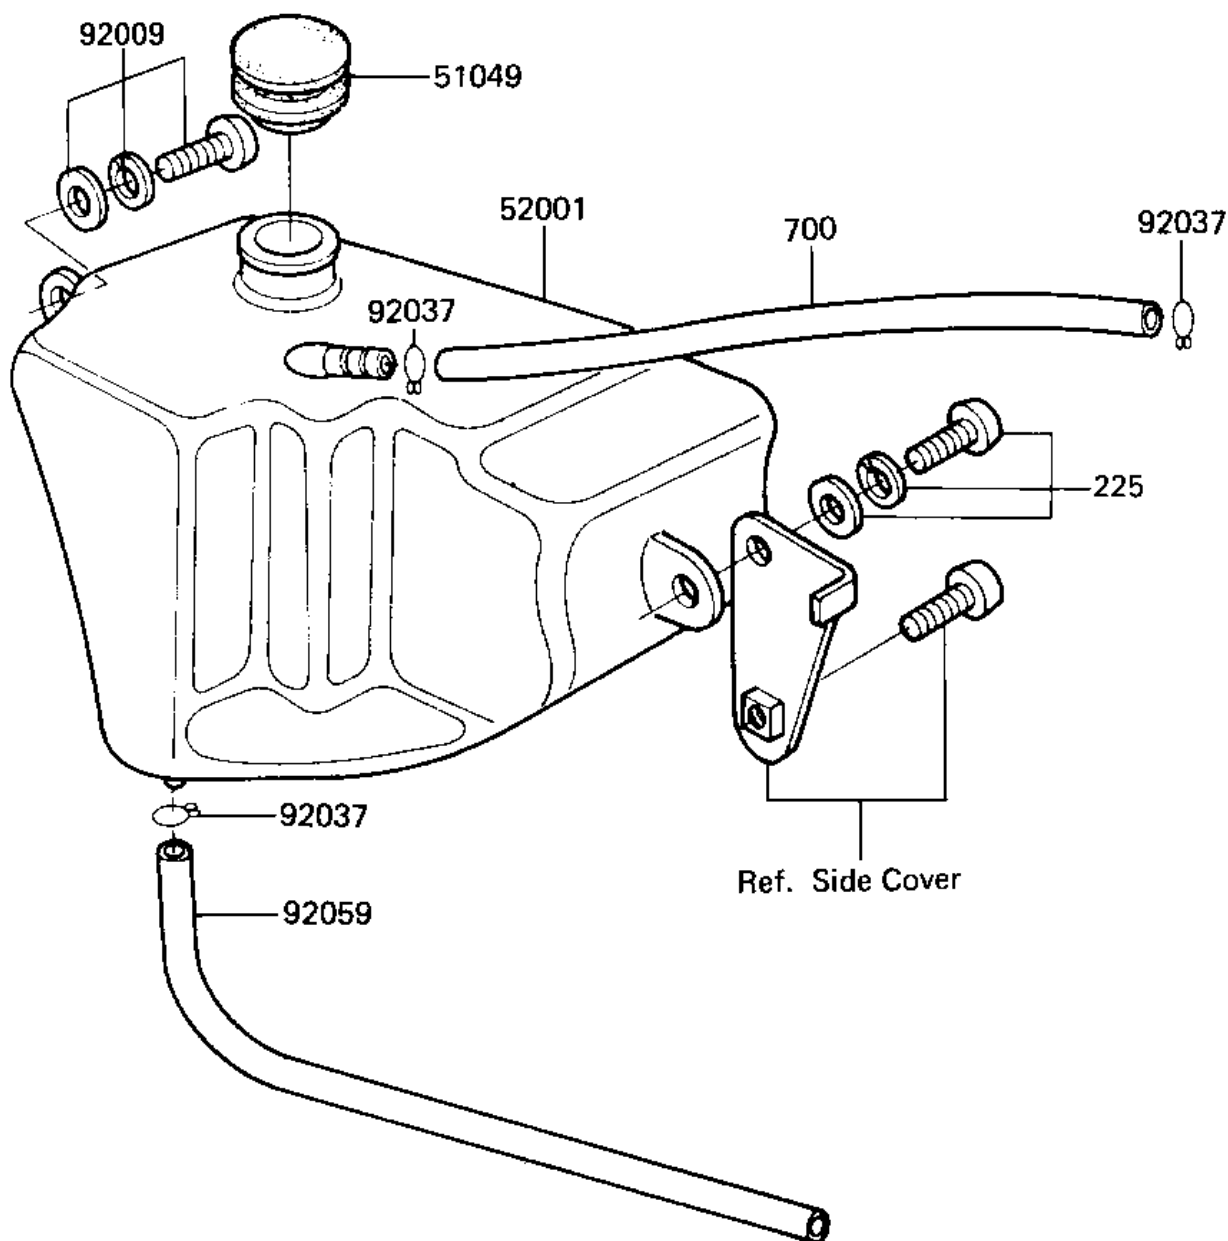

1987 KD80 PARTS DIAGRAM

OIL TANK

F2450-0009

1987 KD80 PARTS LIST

OIL TANK

ITEM NAME	PART NUMBER	QUANTITY
CAP,OIL TANK (Ref # 51049)	52003-024	1
TANK,OIL (Ref # 52001)	52001-1005	1
SCREW,-PAN-WSP-CROS,6 (Ref # 92009)	92009-1283	1
CLAMP FUEL PIPE (Ref # 92037)	92037-010	1
TUBE,4.5X9X380 (Ref # 92059)	92059-1691	1
SCREW-PAN-WSP-CROS (Ref # 225)	225B0620	1
TUBE-VINYL,5X400 (Ref # 700)	700Q05400	1