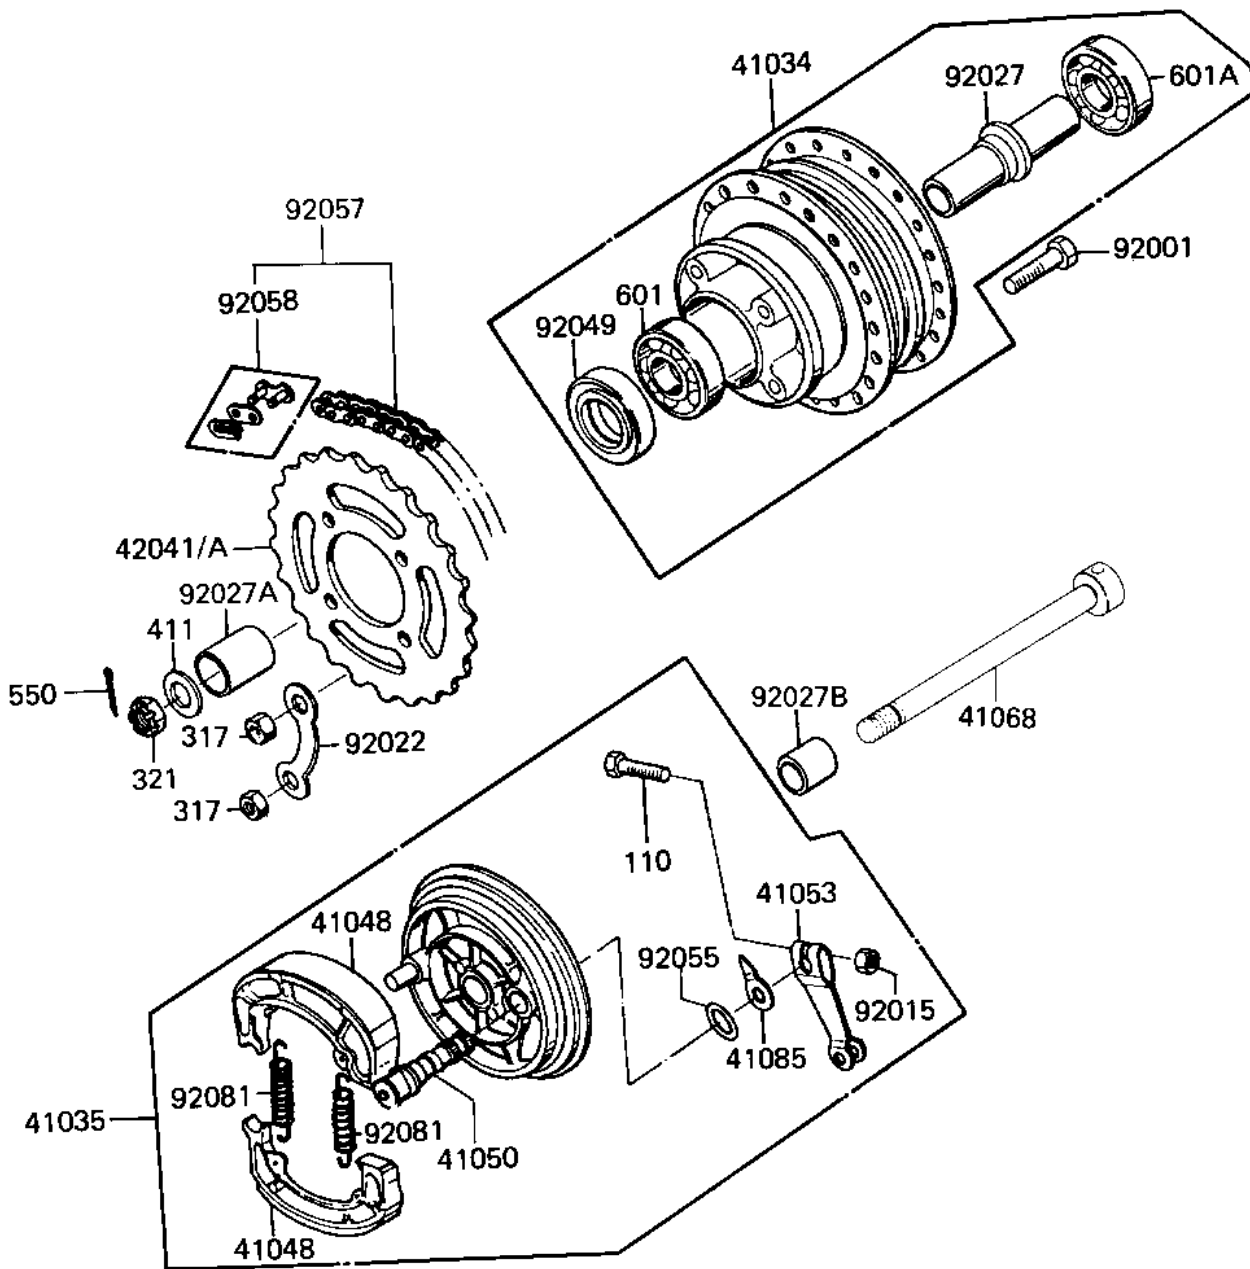

## 1987 KD80 PARTS DIAGRAM

REAR HUB/BRAKE/CHAIN

F2240-0048

## 1987 KD80 PARTS LIST

### REAR HUB/BRAKE/CHAIN

ITEM NAME	PART NUMBER	QUANTITY
DRUM-ASSY,RR BRK,BUFF (Ref # 41034)	41034-1002-80	1
PANEL-ASY,RR BRK,BUFF (Ref # 41035)	42006-063-80	1
SHOE-BRAKE (Ref # 41048)	41048-1085	1
CAM SHAFT,REAR BRAKE (Ref # 41050)	42026-018	1
LEVER,REAR BRAKE PANL (Ref # 41053)	42029-027	1
AXLE,12X206 (Ref # 41068)	41068-1091	1
INDICATOR,BKSHOE (Ref # 41085)	41085-003	1
REAR SPROCKET 37T (Ref # 42041)	42041-020	1
REAR SPROCKET 39T (Ref # 42041A)	42041-045	1
BOLT REAR SPROCKET (Ref # 92001)	92001-021	1
NUT,6MM (Ref # 92015)	41072-007	1
WASHER RR SPRCKT LOCK (Ref # 92022)	92088-003	1
SPACER RR HUB BEARING (Ref # 92027)	42010-003	1
COLLAR,REAR AXLE (Ref # 92027A)	42032-044	1
COLLAR,12.2X22X30.5 (Ref # 92027B)	92027-1478	1
OIL SEAL RR BRK DRUM (Ref # 92049)	92052-001	1
"0" RING,11MM (Ref # 92055)	92055-004	1
CHAIN,DRIVE,EK428 98L (Ref # 92057)	92057-1092	1
JOINT-CHAIN (Ref # 92058)	92058-1014	1
SPRING,BRAKE SHOE (Ref # 92081)	92081-1766	1
BOLT-UPSET (Ref # 110)	112G0630	1
NUT,8M/M (Ref # 317)	317B0800	1
NUT CASTLE 12MM (Ref # 321)	321B1200	1
WASHER PLAIN 12MM (Ref # 411)	411B1200	1
PIN COTTER 3.0X25 (Ref # 550)	550D3025	1
BEARING BALL #6301 (Ref # 601)	601B6301	1
BEARING BALL #6301Z (Ref # 601A)	601B6301Z	1