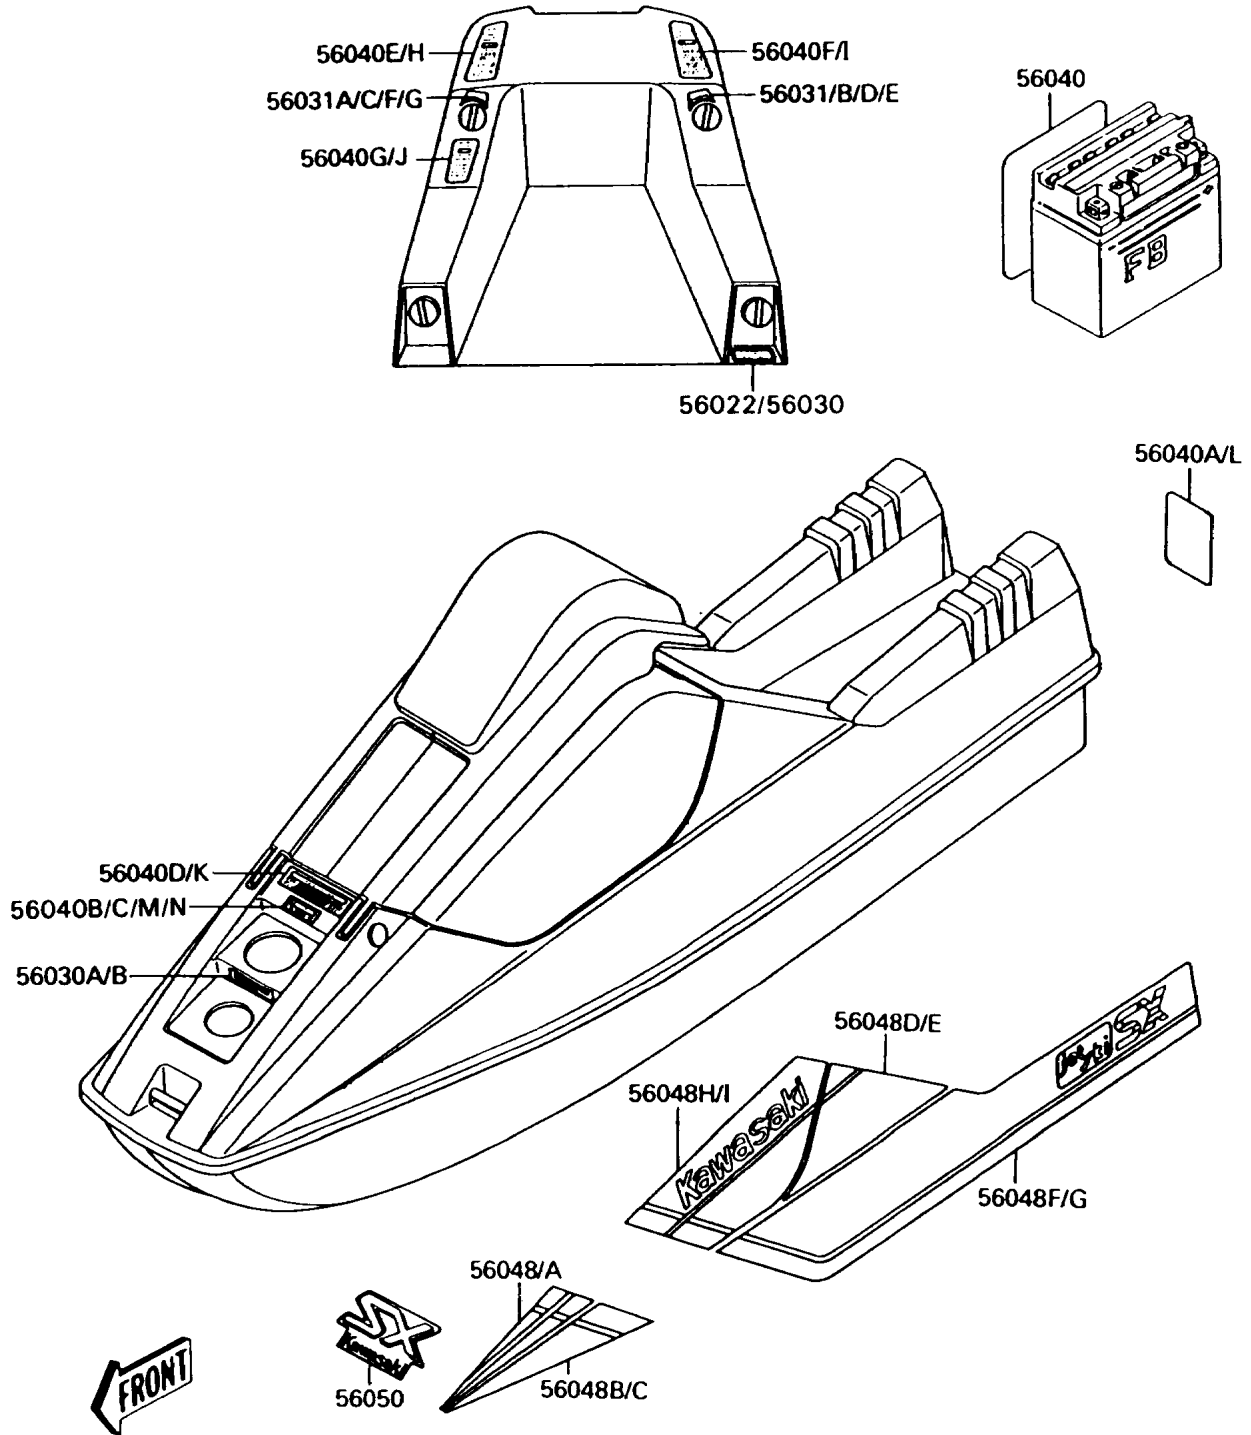

1991 300 SX PARTS DIAGRAM

Labels(JS300-A4/A5)

F3183C

1991 300 SX PARTS LIST

Labels(JS300-A4/A5)

ITEM NAME	PART NUMBER	QUANTITY
LABEL,FIRE EXTINGUISHER (Ref # 56022)	56022-506	1
LABEL,FIRE EXTINGUISHER(FRENCH (Ref # 56030)	56030-3725	1
LABEL,OIL RECOMMENDED (Ref # 56030A)	56030-3761	1
LABEL,OIL RECOMMENDED(FRENCH) (Ref # 56030B)	56030-3765	1
LABEL-MANUAL,FUEL (Ref # 56031D)	56031-3715	1
LABEL-MANUAL,FUEL(FRENCH) (Ref # 56031E)	56031-3716	1
LABEL-MANUAL,CHOKE (Ref # 56031F)	56031-3719	1
LABEL-MANUAL,CHOKE(FRENCH) (Ref # 56031G)	56031-3720	1
LABEL,BATTERY CAUTION(FRENCH) (Ref # 56040)	56040-1106	1
LABEL-WARNING,JET PUMP (Ref # 56040A)	56040-3798	1
LABEL-WARNING,BREAK IN (Ref # 56040D)	56040-3824	1
LABEL-WARNING,SAFETY (Ref # 56040E)	56040-3825	1
LABEL-WARNING,SAFETY (Ref # 56040F)	56040-3826	1
LABEL-WARNING,MAINTENANCE (Ref # 56040G)	56040-3827	1
LABEL-WARNING,SAFETY(FRENCH) (Ref # 56040H)	56040-3854	1
LABEL-WARNING,SAFETY(FRENCH) (Ref # 56040I)	56040-3855	1
LABEL,MAINTENANCE(FRENCH) (Ref # 56040J)	56040-3856	1
LABEL,OIL CAUTION(FRENCH) (Ref # 56040K)	56040-3865	1
LABEL,NOZZLE CHECK(FRENCH) (Ref # 56040L)	56040-3876	1
LABEL-WARNING,FUEL SUPPLY (Ref # 56040M)	56040-3902	1
LABEL,FUEL SUPPLY(FRENCH) (Ref # 56040N)	56040-3904	1
PATTERN,HULL,LH,FR,UPP (Ref # 56048)	56048-1605	1
PATTERN,HULL,RH,FR,UPP (Ref # 56048A)	56048-1606	1
PATTERN,HULL,LH,FR,LWR (Ref # 56048B)	56048-1607	1
PATTERN,HULL,RH,FR,LWR (Ref # 56048C)	56048-1608	1
PATTERN,HULL,LH,RR,UPP (Ref # 56048D)	56048-1609	1
PATTERN,HULL,RH,RR,UPP (Ref # 56048E)	56048-1610	1
PATTERN,HULL,LH,RR,LWR (Ref # 56048F)	56048-1611	1
PATTERN,HULL,RH,RR,LWR (Ref # 56048G)	56048-1612	1

1991 300 SX PARTS LIST

Labels(JS300-A4/A5)

ITEM NAME	PART NUMBER	QUANTITY
PATTERN,ENGINE HOOD,LH (Ref # 56048H)	56048-1613	1
PATTERN,ENGINE HOOD,RH (Ref # 56048I)	56048-1614	1
MARK,SX/KAWASAKI (Ref # 56050)	56050-1211	1