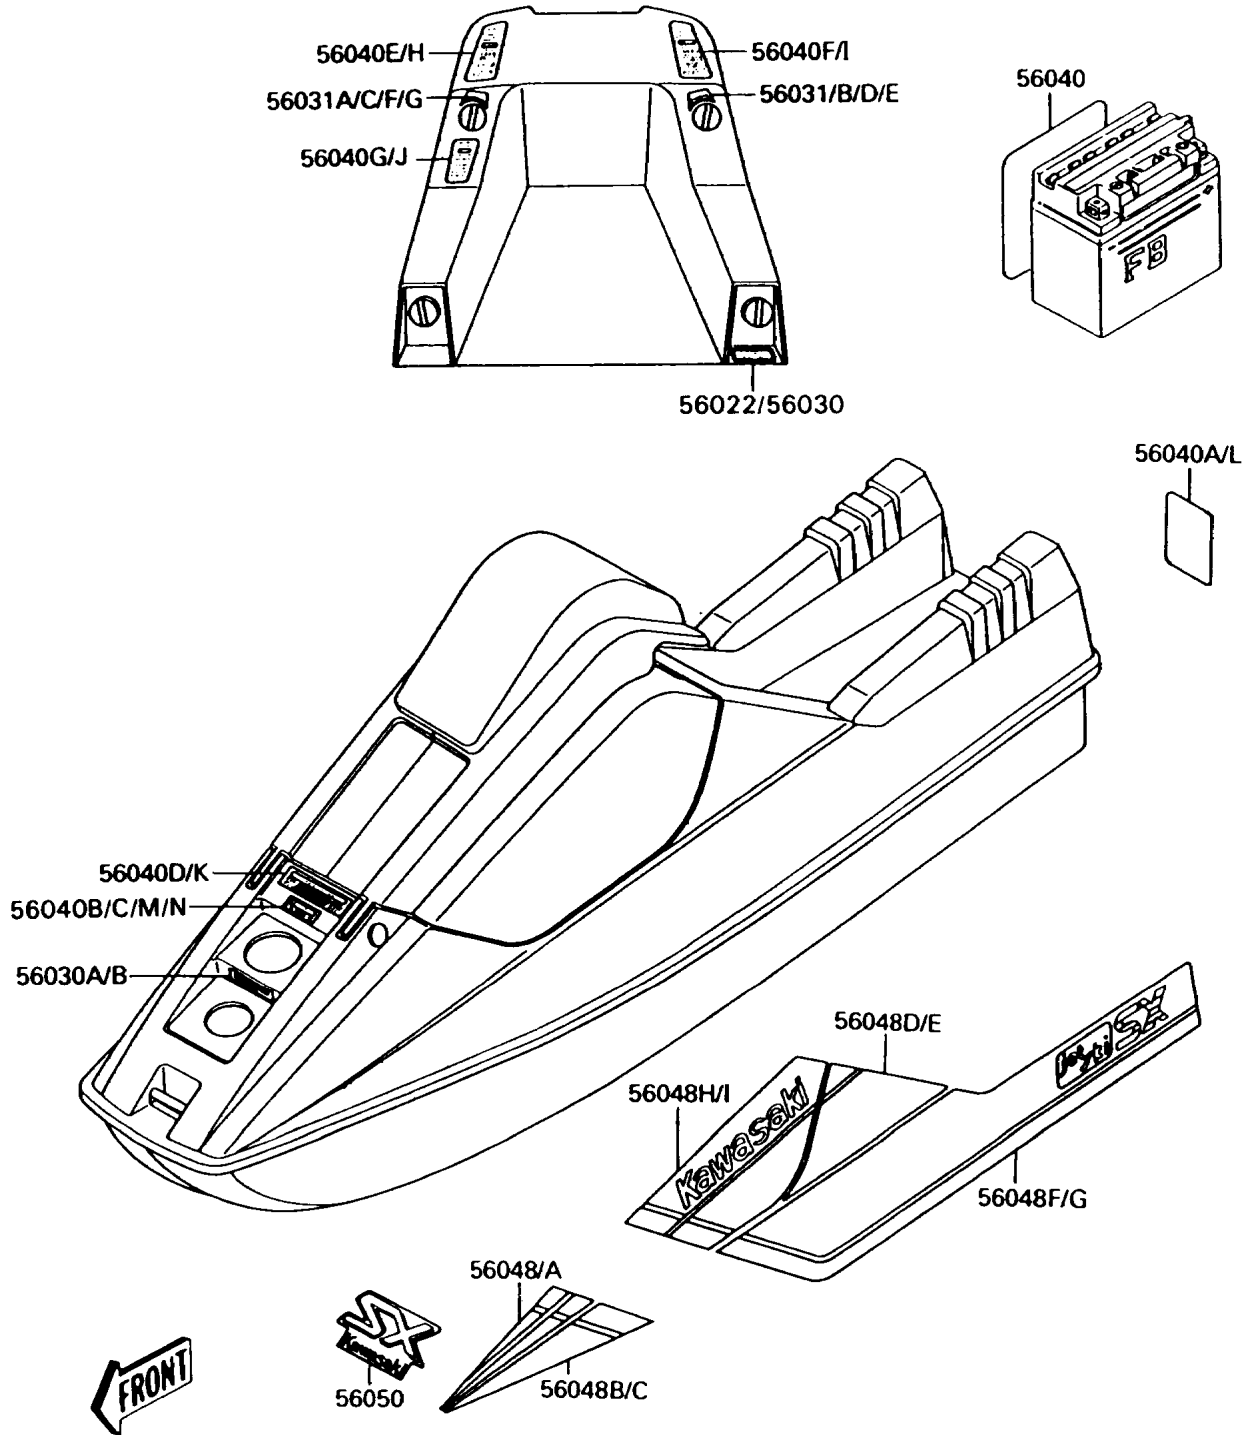

1990 300 SX PARTS DIAGRAM

Labels(JS300-A4/A5)

F3183C

1990 300 SX PARTS LIST

Labels(JS300-A4/A5)

ITEM NAME	PART NUMBER	QUANTITY
LABEL,FIRE EXTINGUISHER (Ref # 56022)	56022-506	1
LABEL,FIRE EXTINGUISHER(FRENCH (Ref # 56030)	56030-3725	1
LABEL,OIL RECOMMENDED (Ref # 56030A)	56030-3761	1
LABEL,OIL RECOMMENDED(FRENCH) (Ref # 56030B)	56030-3765	1
LABEL-MANUAL,FUEL (Ref # 56031)	56031-3711	1
LABEL-MANUAL,CHOKE (Ref # 56031A)	56031-3712	1
LABEL-MANUAL,SAFETY(FRENCH (Ref # 56031B)	56031-3713	1
LABEL-MANUAL,SAFETY(FRENCH (Ref # 56031C)	56031-3714	1
LABEL,BATTERY CAUTION(FRENCH) (Ref # 56040)	56040-1106	1
LABEL-WARNING,JET PUMP (Ref # 56040A)	56040-3798	1
LABEL-WARNING,FUEL (Ref # 56040B)	56040-3802	1
LABEL,FUEL SUPPLY(FRENCH) (Ref # 56040C)	56040-3809	1
LABEL-WARNING,BREAK IN (Ref # 56040D)	56040-3824	1
LABEL-WARNING,SAFETY (Ref # 56040E)	56040-3825	1
LABEL-WARNING,SAFETY (Ref # 56040F)	56040-3826	1
LABEL-WARNING,MAINTENANCE (Ref # 56040G)	56040-3827	1
LABEL-WARNING,SAFETY(FRENCH) (Ref # 56040H)	56040-3854	1
LABEL-WARNING,SAFETY(FRENCH) (Ref # 56040I)	56040-3855	1
LABEL,MAINTENANCE(FRENCH) (Ref # 56040J)	56040-3856	1
LABEL,OIL CAUTION(FRENCH) (Ref # 56040K)	56040-3865	1
LABEL,NOZZLE CHECK(FRENCH) (Ref # 56040L)	56040-3876	1
PATTERN,HULL,LH,FR,UPP (Ref # 56048)	56048-1605	1
PATTERN,HULL,RH,FR,UPP (Ref # 56048A)	56048-1606	1
PATTERN,HULL,LH,FR,LWR (Ref # 56048B)	56048-1607	1
PATTERN,HULL,RH,FR,LWR (Ref # 56048C)	56048-1608	1
PATTERN,HULL,LH,RR,UPP (Ref # 56048D)	56048-1609	1
PATTERN,HULL,RH,RR,UPP (Ref # 56048E)	56048-1610	1
PATTERN,HULL,LH,RR,LWR (Ref # 56048F)	56048-1611	1
PATTERN,HULL,RH,RR,LWR (Ref # 56048G)	56048-1612	1

1990 300 SX PARTS LIST

Labels(JS300-A4/A5)

ITEM NAME	PART NUMBER	QUANTITY
PATTERN,ENGINE HOOD,LH (Ref # 56048H)	56048-1613	1
PATTERN,ENGINE HOOD,RH (Ref # 56048I)	56048-1614	1
MARK,SX/KAWASAKI (Ref # 56050)	56050-1211	1