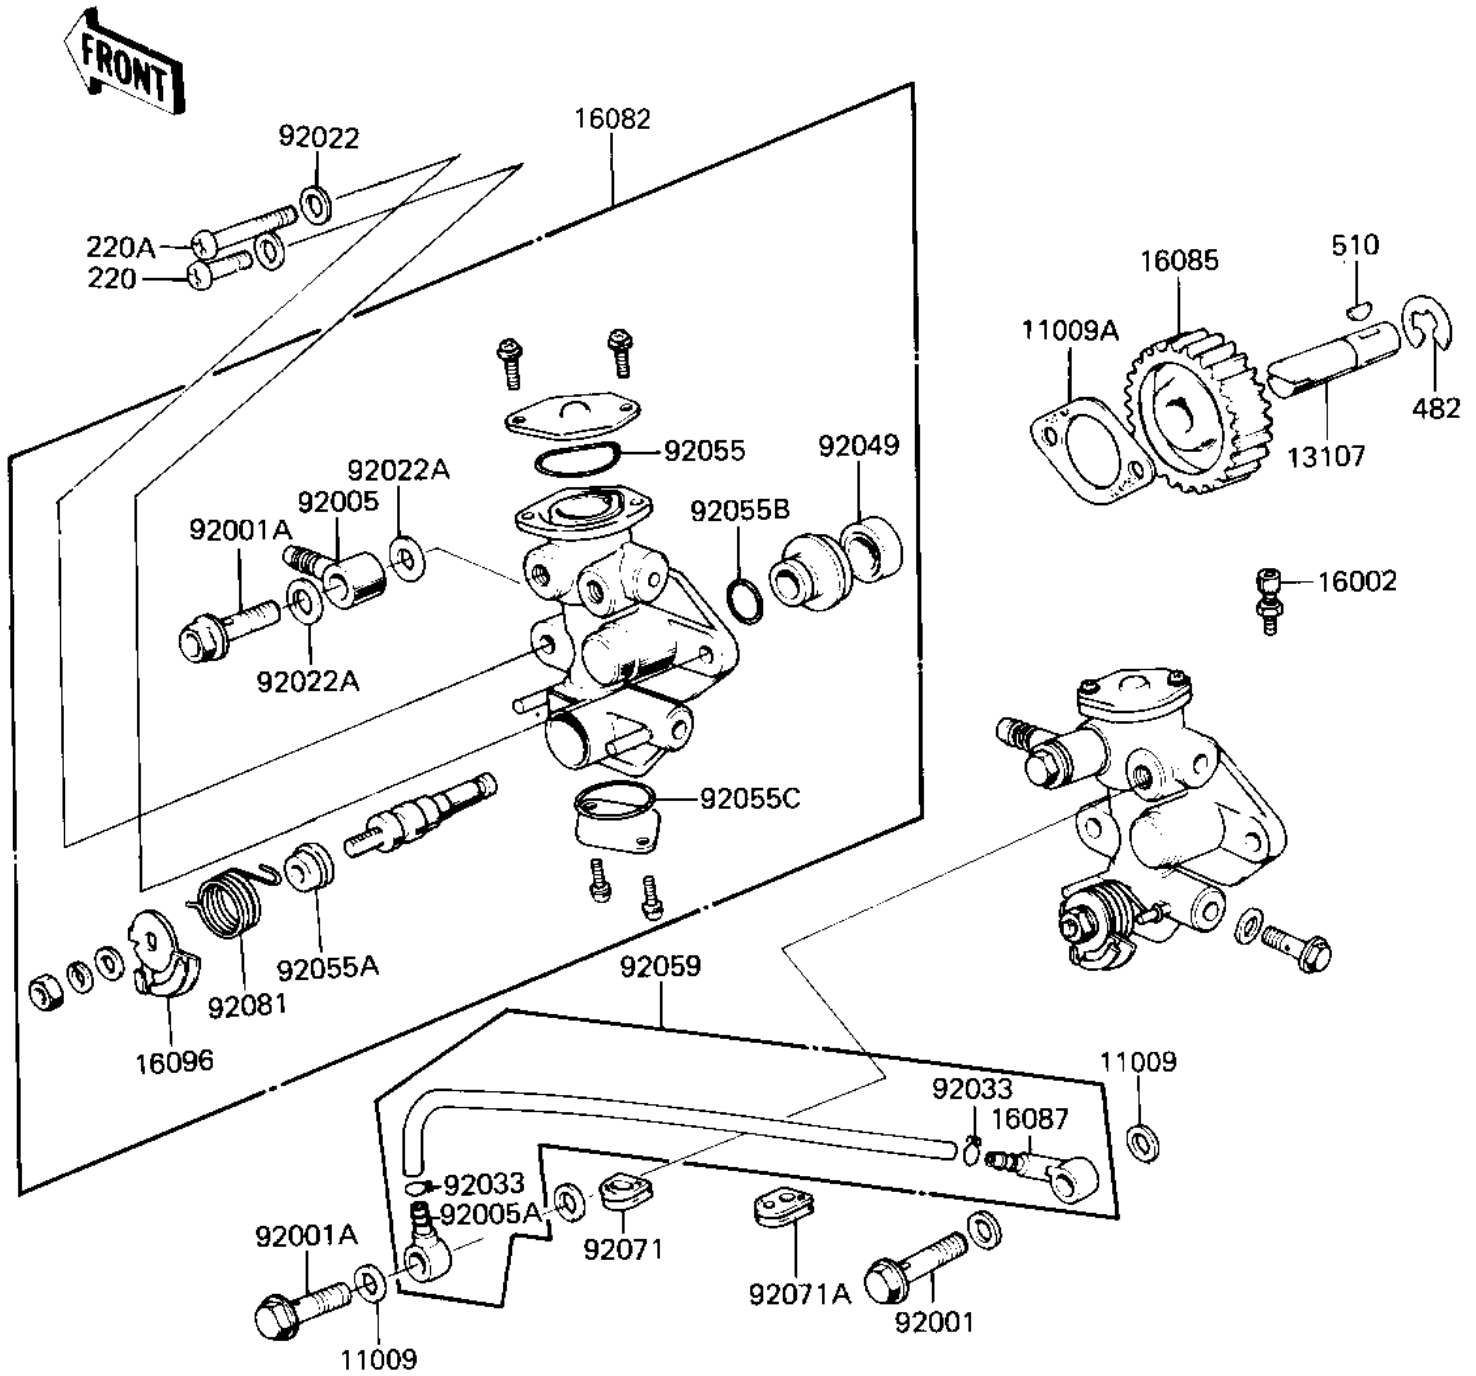

1987 KD80 PARTS DIAGRAM

OIL PUMP

E1710-0029

1987 KD80 PARTS LIST

OIL PUMP

ITEM NAME	PART NUMBER	QUANTITY
GASKET,6X12X1.0 (Ref # 11009)	11009-1298	1
GASKET,OIL PUMP (Ref # 11009A)	11060-1160	1
SHAFT OIL PUMP (Ref # 13107)	16086-001	1
ADJUSTER,CABLE (Ref # 16002)	16002-012	1
PUMP ASSY, OIL (Ref # 16082)	16082-067	1
GEAR OIL PUMP (Ref # 16085)	16085-004	1
VALVE,CHECK (Ref # 16087)	16128-009	1
LEVER,OIL PUMP CABLE (Ref # 16096)	16096-012	1
BOLT BANJO (Ref # 92001)	92060-008	1
BOLT-BANJO,6MM (Ref # 92001A)	92060-013	1
CONNECTOR BANJO (Ref # 92005)	92061-009	1
CONNECTOR,OIL PIPE (Ref # 92005A)	92061-018	1
WASHER OIL PUMP (Ref # 92022)	92022-037	1
WASHER OIL PUMP BANJO (Ref # 92022A)	92022-077	1
CLAMP,OIL PIPE (Ref # 92033)	92036-022	1
OIL SEAL OIL PUMP SHT (Ref # 92049)	16091-001	1
"O" RING,UPPER CAP (Ref # 92055)	16088-002	1
SEAL-OIL,CAMSHAFT,"X" (Ref # 92055A)	92049-1294	1
"O" RING,OIL PUMP SHT (Ref # 92055B)	16090-002	1
"O" RING,LOWER CAP (Ref # 92055C)	16090-004	1
PIPE,OIL (Ref # 92059)	16134-021	1
GROMMET WIRING HARN (Ref # 92071)	21017-002	1
GROMMET,OIL PIPE (Ref # 92071A)	92071-067	1
SPRING,OIL PUMP LEVER (Ref # 92081)	16093-006	1
SCREW-PAN-CROS (Ref # 220)	220B0514	1
SCREW PAN CROSS,5X28 (Ref # 220A)	220B0528	1
CIRCLIP 9MM (Ref # 482)	482K9000	1
WOODRUFF KEY (Ref # 510)	510A3100	1