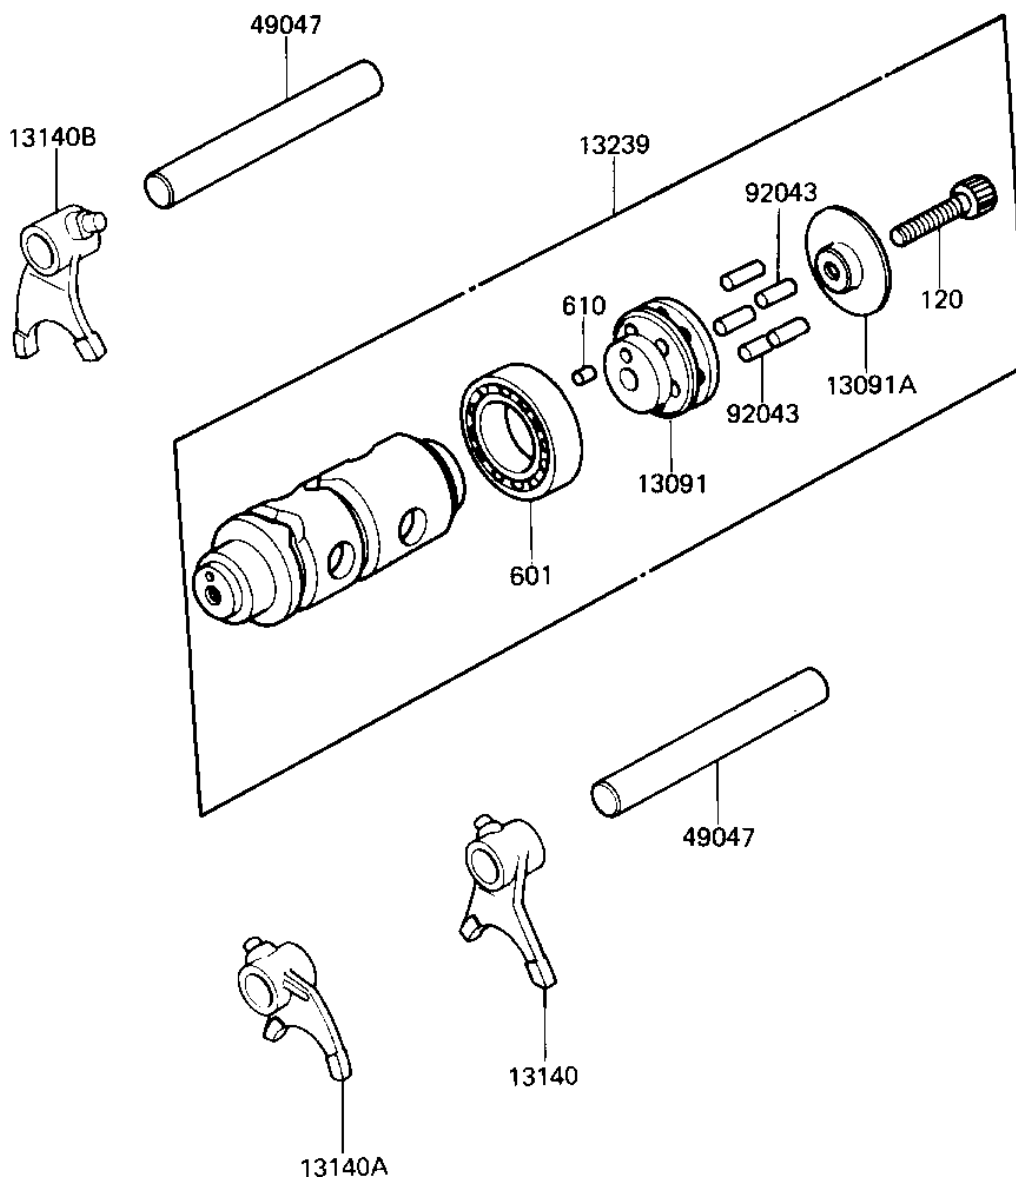

1987 KD80 PARTS DIAGRAM

GEAR CHANGE DRUM & FORKS

E1362-0023

1987 KD80 PARTS LIST

GEAR CHANGE DRUM & FORKS

ITEM NAME	PART NUMBER	QUANTITY
HOLDER (Ref # 13091)	13091-1077	1
HOLDER,CHANGE DRUM (Ref # 13091A)	13142-014	1
SHIFT FORK,LOW&2ND (Ref # 13140)	13140-1026	1
SHIFT FORK,3RD (Ref # 13140A)	13140-1027	1
SHIFT FORK,4TH&TOP (Ref # 13140B)	13140-1028	1
DRUM ASSY,GEAR CHANGE (Ref # 13239)	13239-1034	1
RODSHIFT,SHORT (Ref # 49047)	13209-014	1
PIN,GEAR CHANGE DRUM (Ref # 92043)	92042-042	1
BOLT,SOCKET,6X30,BLAC (Ref # 120)	120S0630	1
BEARING BALL #6004 (Ref # 601)	601B6004	1
PIN-DOWEL,4X6 (Ref # 610)	610A0406	1