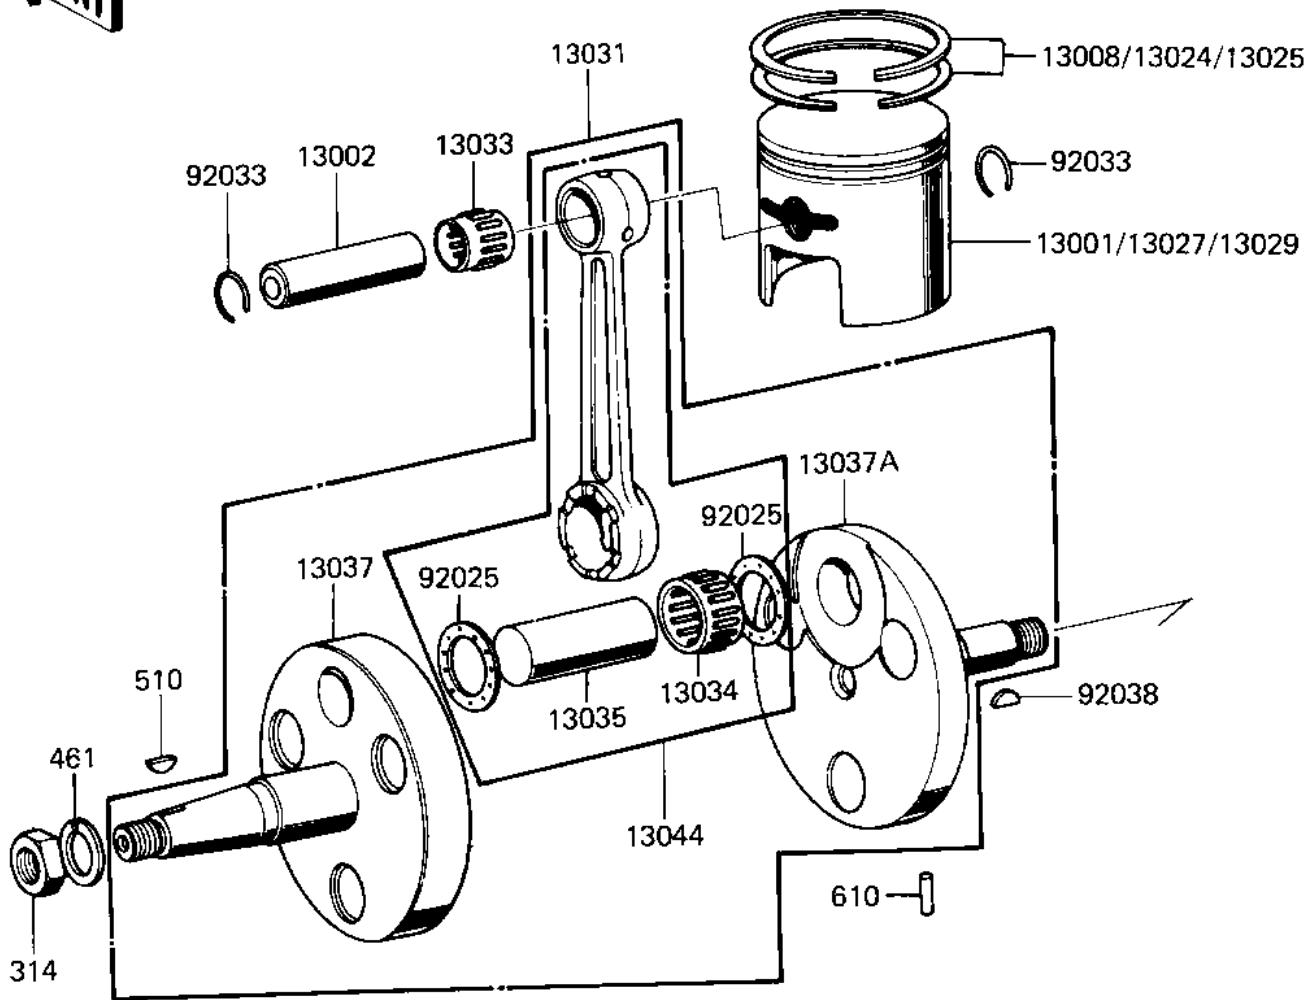

## 1987 KD80 PARTS DIAGRAM

CRANKSHAFT/PISTON/ROTARY VALVE

E1320 0032

## 1987 KD80 PARTS LIST

### CRANKSHAFT/PISTON/ROTARY VALVE

ITEM NAME	PART NUMBER	QUANTITY
VALVE,ROTARY DISC (Ref # 12001)	12002-030	1
PISTON,STD (Ref # 13001)	13001-061	1
PIN-PISTON (Ref # 13002)	13002-003	1
RING SET,STD (Ref # 13008)	13008-047	1
RING SET,0.040 O/S (Ref # 13024)	13024-052	1
RING SET,0.020 O/S (Ref # 13025)	13025-051	1
PISTON,0.040 O/S (Ref # 13027)	13027-059	1
PISTON,0.020 O/S (Ref # 13029)	13029-061	1
CRANK&CONROD ASSY (Ref # 13031)	13036-050	1
BEARING,SMALL END (Ref # 13033)	13033-030	1
BEARING,BIG END (Ref # 13034)	13034-034	1
CRANK PIN (Ref # 13035)	13035-025	1
CRANKSHAFT,L.H (Ref # 13037)	13037-068	1
CRANKSHAFT,R.H (Ref # 13037A)	13038-057	1
CONNECTING ROD SET (Ref # 13044)	13044-5015	1
NUT 12MM (Ref # 92015)	92015-006	1
WASHER LOCK 12MM (Ref # 92022)	92024-003	1
WASHER-SIDE (Ref # 92025)	92025-047	1
COLLAR,ROTARY VALVE (Ref # 92027)	92027-1245	1
COLLAR,CRANKSHAFT (Ref # 92027A)	92027-285	1
CIRCLIP PISTON PIN (Ref # 92033)	92036-003	1
WOODRUFF KEY PRY PINI (Ref # 92038)	92038-003	1
NUT,10MM (Ref # 314)	314B1000	1
WASHER SPRING 10MM (Ref # 461)	461F1000	1
WOODRUFF KEY (Ref # 510)	510A3200	1
PIN DOWEL 4X10 (Ref # 610)	610A0410	1
"0" RING,16MM (Ref # 670)	670B2016	1