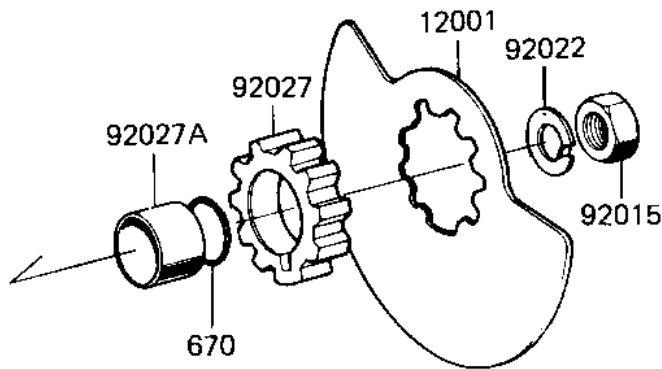

## 1987 KD80 PARTS DIAGRAM

CRANKSHAFT/PISTON/ROTARY VALVE

E1320 0032

## 1987 KD80 PARTS LIST

### CRANKSHAFT/PISTON/ROTARY VALVE

ITEM NAME	PART NUMBER	QUANTITY
VALVE,ROTARY DISC (Ref # 12001)	12002-030	1
PISTON,STD (Ref # 13001)	13001-061	1
PIN-PISTON (Ref # 13002)	13002-003	1
RING SET,STD (Ref # 13008)	13008-047	1
RING SET,0.040 O/S (Ref # 13024)	13024-052	1
RING SET,0.020 O/S (Ref # 13025)	13025-051	1
PISTON,0.040 O/S (Ref # 13027)	13027-059	1
PISTON,0.020 O/S (Ref # 13029)	13029-061	1
CRANK&CONROD ASSY (Ref # 13031)	13036-050	1
BEARING,SMALL END (Ref # 13033)	13033-030	1
BEARING,BIG END (Ref # 13034)	13034-034	1
CRANK PIN (Ref # 13035)	13035-025	1
CRANKSHAFT,L.H (Ref # 13037)	13037-068	1
CRANKSHAFT,R.H (Ref # 13037A)	13038-057	1
CONNECTING ROD SET (Ref # 13044)	13044-5015	1
NUT 12MM (Ref # 92015)	92015-006	1
WASHER LOCK 12MM (Ref # 92022)	92024-003	1
WASHER-SIDE (Ref # 92025)	92025-047	1
COLLAR,ROTARY VALVE (Ref # 92027)	92027-1245	1
COLLAR,CRANKSHAFT (Ref # 92027A)	92027-285	1
CIRCLIP PISTON PIN (Ref # 92033)	92036-003	1
WOODRUFF KEY PRY PINI (Ref # 92038)	92038-003	1
NUT,10MM (Ref # 314)	314B1000	1
WASHER SPRING 10MM (Ref # 461)	461F1000	1
WOODRUFF KEY (Ref # 510)	510A3200	1
PIN DOWEL 4X10 (Ref # 610)	610A0410	1
"0" RING,16MM (Ref # 670)	670B2016	1