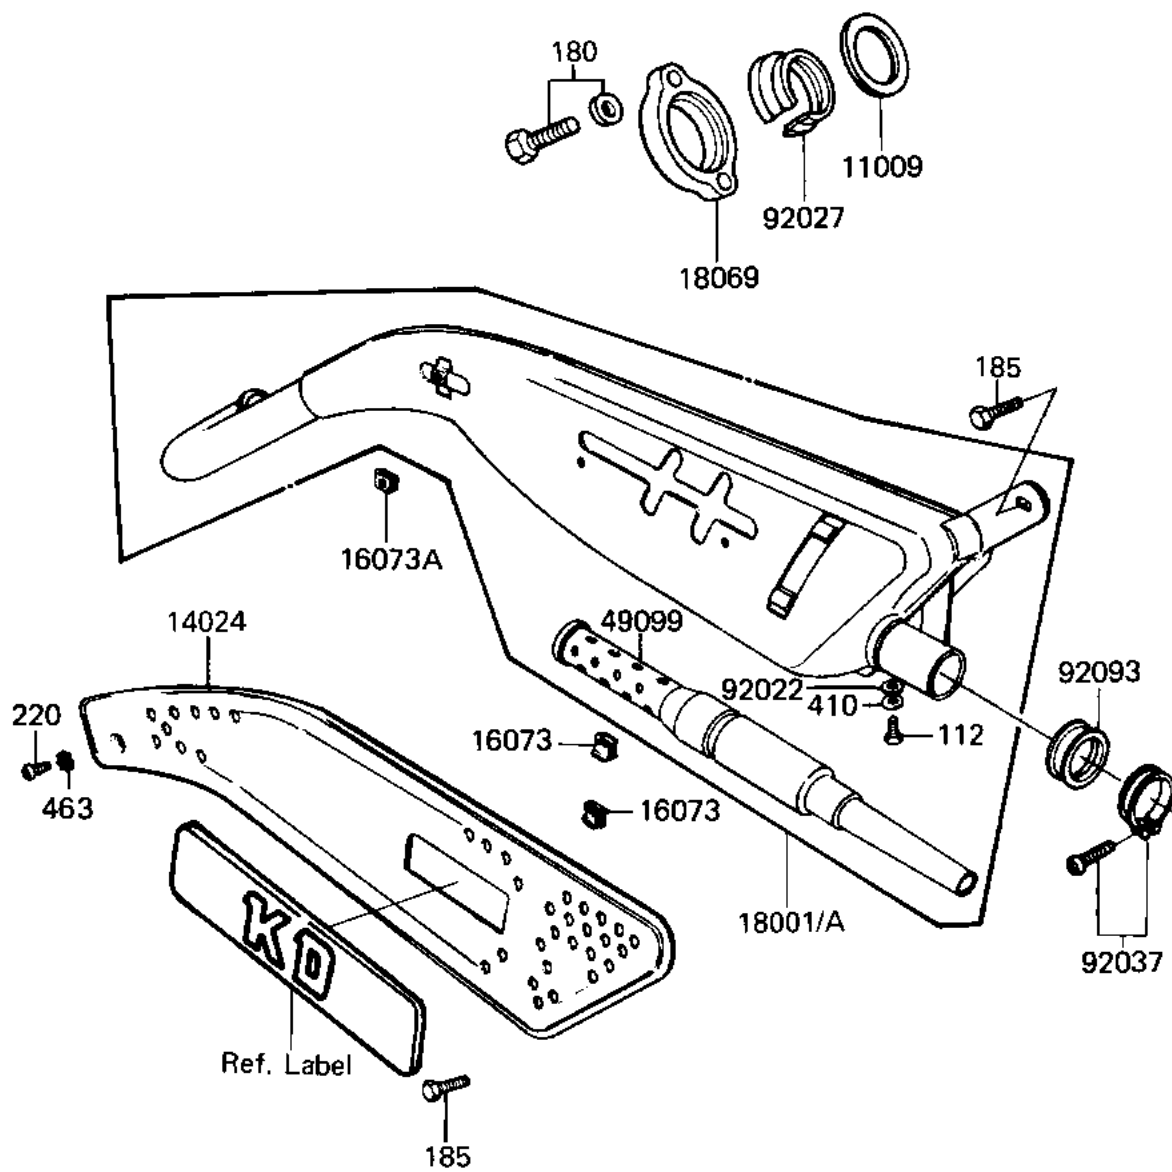

1987 KD80 PARTS DIAGRAM

MUFFLER

E1140-0060

1987 KD80 PARTS LIST

MUFFLER

ITEM NAME	PART NUMBER	QUANTITY
GASKET,EXHAUST PIPE H (Ref # 11009)	11009-1866	1
COVER,MUFFLER (Ref # 14024)	18064-018	1
INSULATOR (Ref # 16073)	18065-007	1
INSULATOR-HEAT (Ref # 16073A)	18065-009	1
MUFFLER (Ref # 18001)	18001-5116	2
HOLDER,EX PIPE,BLACK (Ref # 18069)	18069-035-21	1
BAFFLE TUBE (Ref # 49099)	49099-1027	1
WASHER-PLAIN (Ref # 92022)	92022-183	1
INSERT-EXHAUST HOLDER (Ref # 92027)	18070-005	1
CLAMP,CARBURETOR HLDR (Ref # 92037)	92037-178	1
CONNECTOR,BAFFLETUBE (Ref # 92093)	92093-1042	1
BOLT,6X10 (Ref # 112)	112G0610	1
BOLT-UPSET-WS (Ref # 180)	180Y0635	1
BOLT-UPSET-WSP-SMALL (Ref # 185)	185C0816	1
SCREW PAN HEAD 6X12 (Ref # 220)	220B0612	1
WASHER PLAIN 6MM (Ref # 410)	410B0600	1
WASHER LOCK 6MM (Ref # 463)	463H0600	1