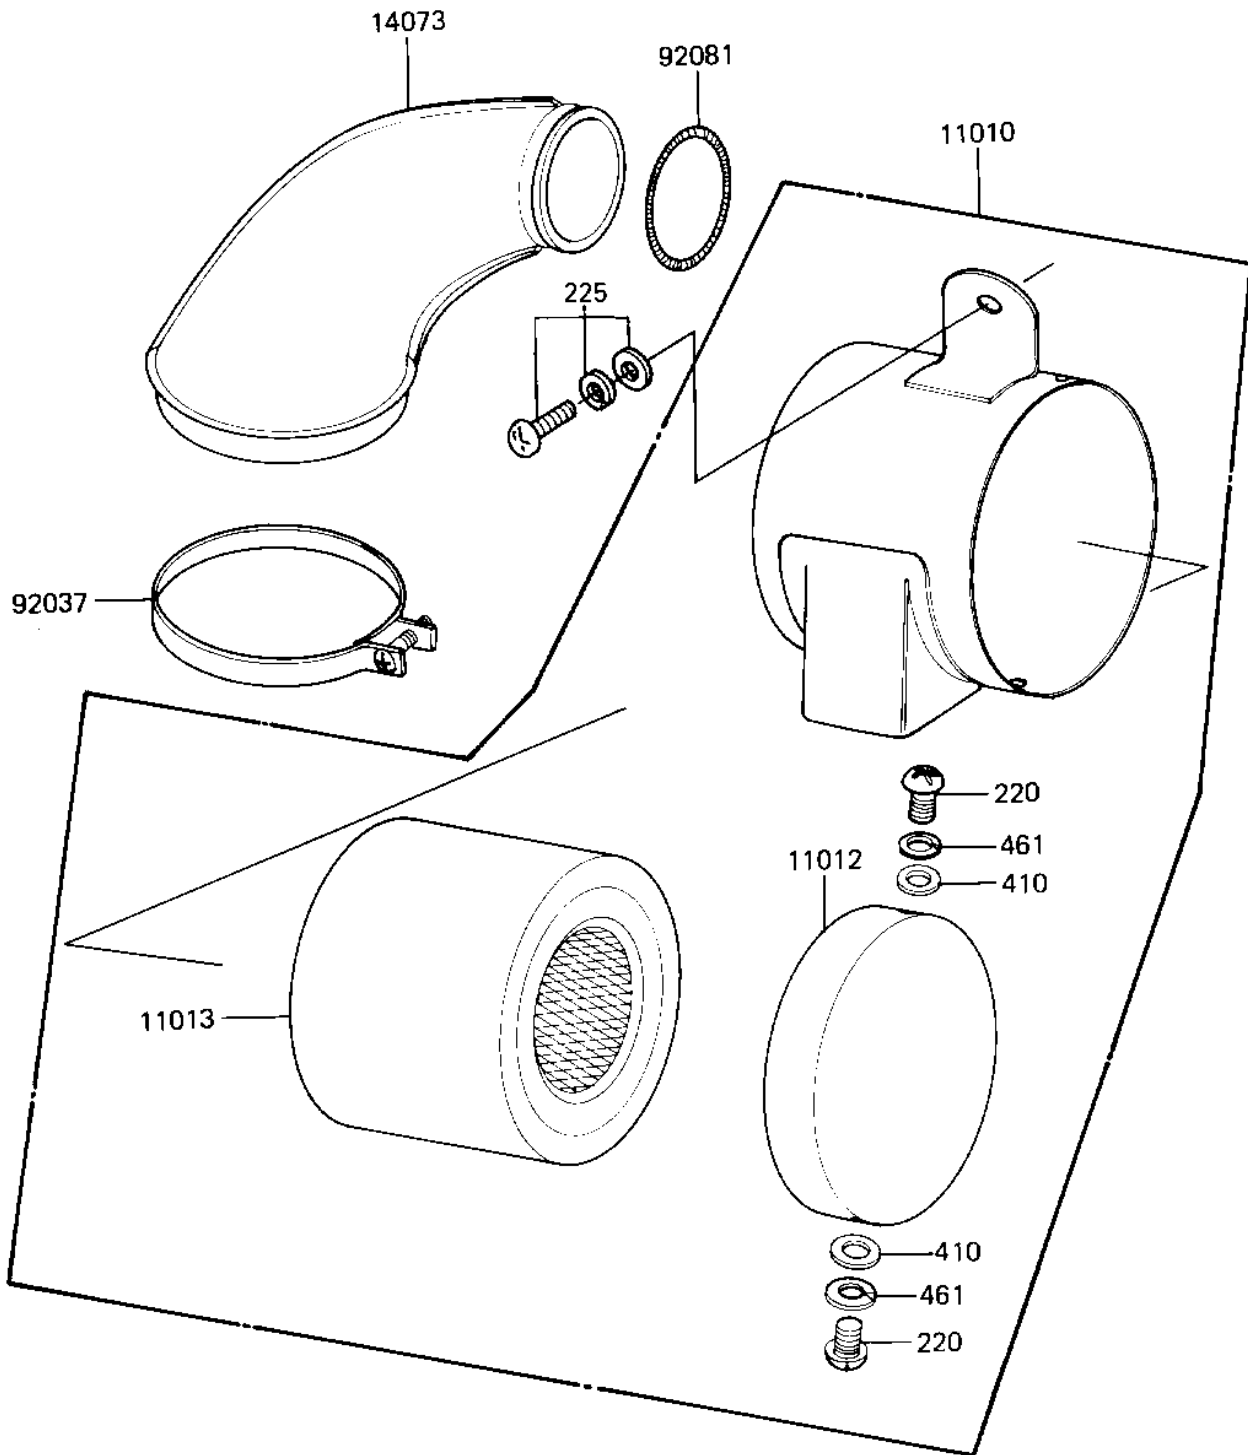

## 1987 KD80 PARTS DIAGRAM

AIR CLEANER

E1130-0048

## 1987 KD80 PARTS LIST

### AIR CLEANER

ITEM NAME	PART NUMBER	QUANTITY
AIR CLEANER ASY,BLACK (Ref # 11010)	11010-068-10	1
CAP,AIR CLEANER (Ref # 11012)	11012-041	1
ELEMENT,AIR,CLNR (Ref # 11013)	11013-044	1
CONNECTOR,AIR CLEANER (Ref # 14073)	11026-009	1
CLAMP-AIR CLEANER (Ref # 92037)	92037-068	1
SPRING COIL (Ref # 92081)	92081-047	1
SCREW PAN HEAD 5X8 (Ref # 220)	220B0508	1
SCREW-PAN-WSP-CROS (Ref # 225)	225C0612	1
WASHER PLAIN 5MM (Ref # 410)	410B0500	1
WASHER SPRING 5MM (Ref # 461)	461F0500	1