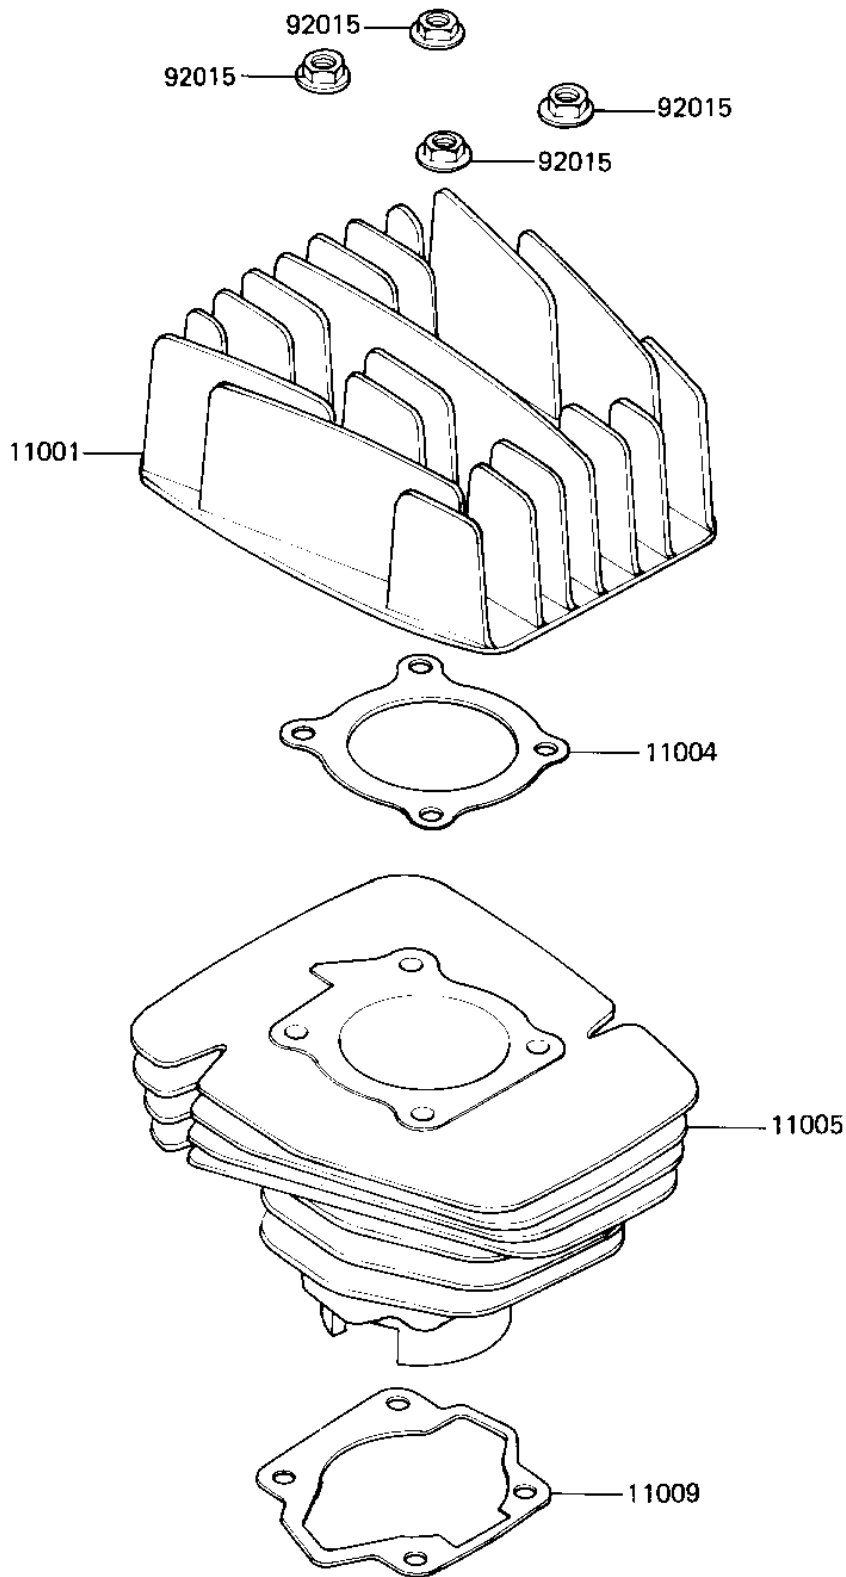

1987 KD80 PARTS DIAGRAM

CYLINDER HEAD/CYLINDER

E1110-002a

1987 KD80 PARTS LIST

CYLINDER HEAD/CYLINDER

ITEM NAME	PART NUMBER	QUANTITY
CYLINDER HEAD (Ref # 11001)	11001-085	1
GASKET CYLINDER HEAD (Ref # 11004)	11004-015	1
CYLINDER,BLACK (Ref # 11005)	11005-152-10	1
GASKET,CYLINDER BASE (Ref # 11009)	11060-1200	1
NUT-8MM (Ref # 92015)	92015-1022	1