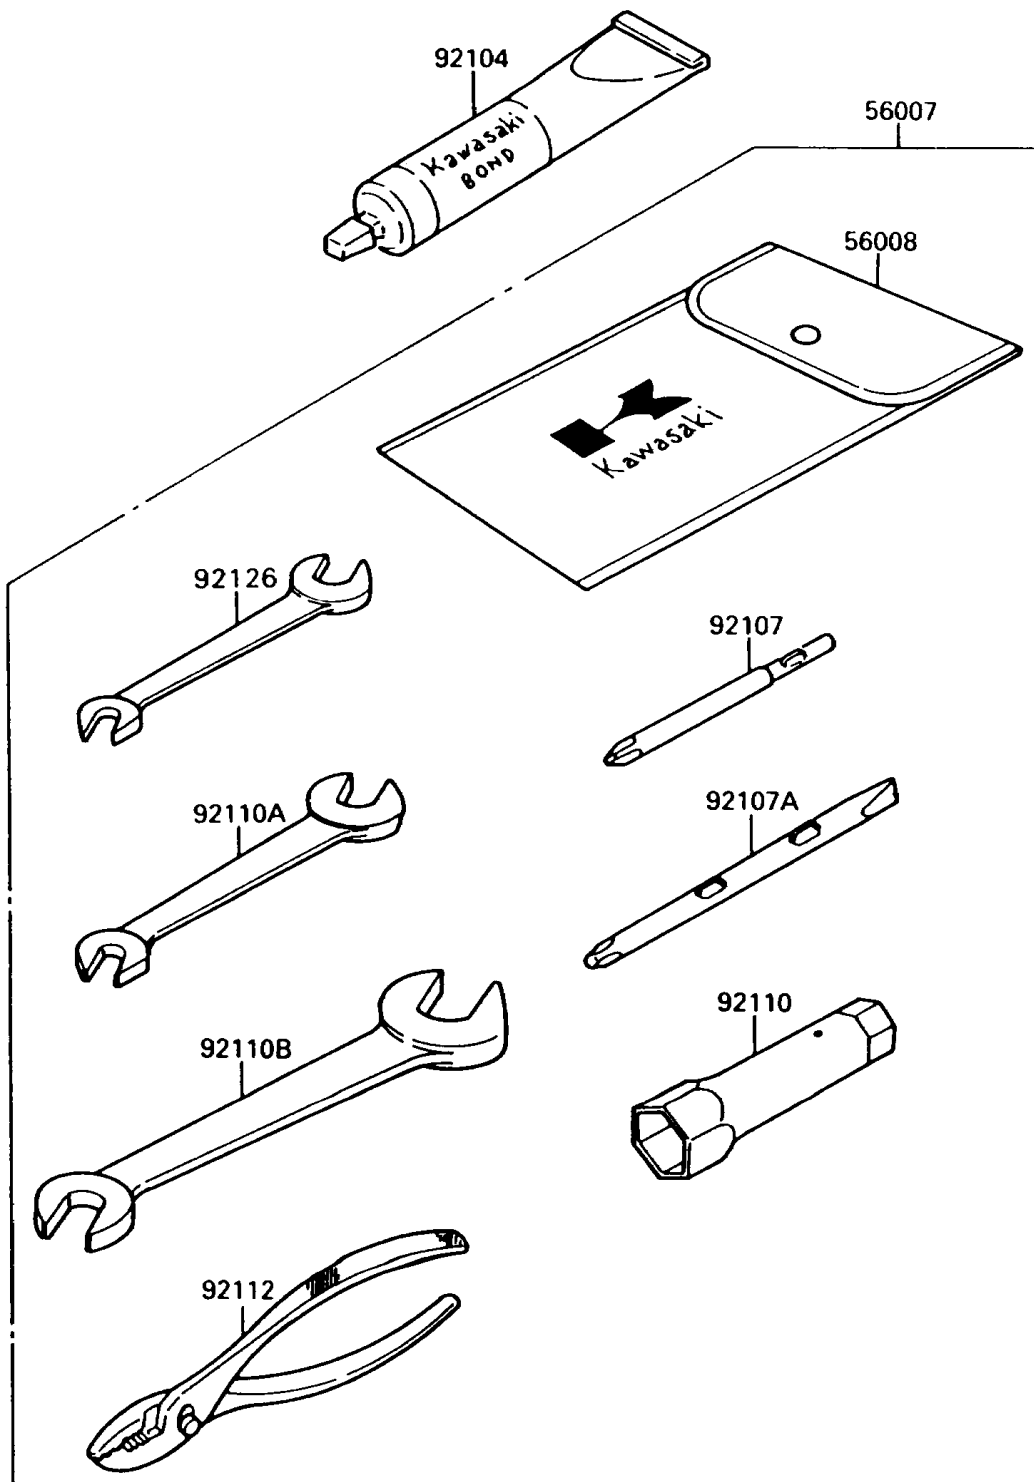

## 1991 300 SX PARTS DIAGRAM

Owner's Tools

( F3182 )

## 1991 300 SX PARTS LIST

Owner's Tools

ITEM NAME	PART NUMBER	QUANTITY
TOOLKIT (Ref # 56007)	56007-3707	1
BAG,TOOL (Ref # 56008)	56008-1007	1
GASKET-LIQUID,TUBE,100G,SILVER (Ref # 92104)	92104-002	1
TOOL-DRIVER,#3PHILLIPS (Ref # 92107)	92107-005	1
TOOL-DRIVER,#2PHILLIPS&SLOT (Ref # 92107A)	92107-1051	1
TOOL-WRENCH,BOX,21MM (Ref # 92110)	92110-1113	1
TOOL-WRENCH,OPEN END,10X12 (Ref # 92110A)	92110-1152	1
TOOL-WRENCH,OPEN END,14X17 (Ref # 92110B)	92110-1153	1
TOOL-PLIERS (Ref # 92112)	92112-003	1
TOOL-WRENCH,OPEN END,8X10 (Ref # 92126)	92126-001	1