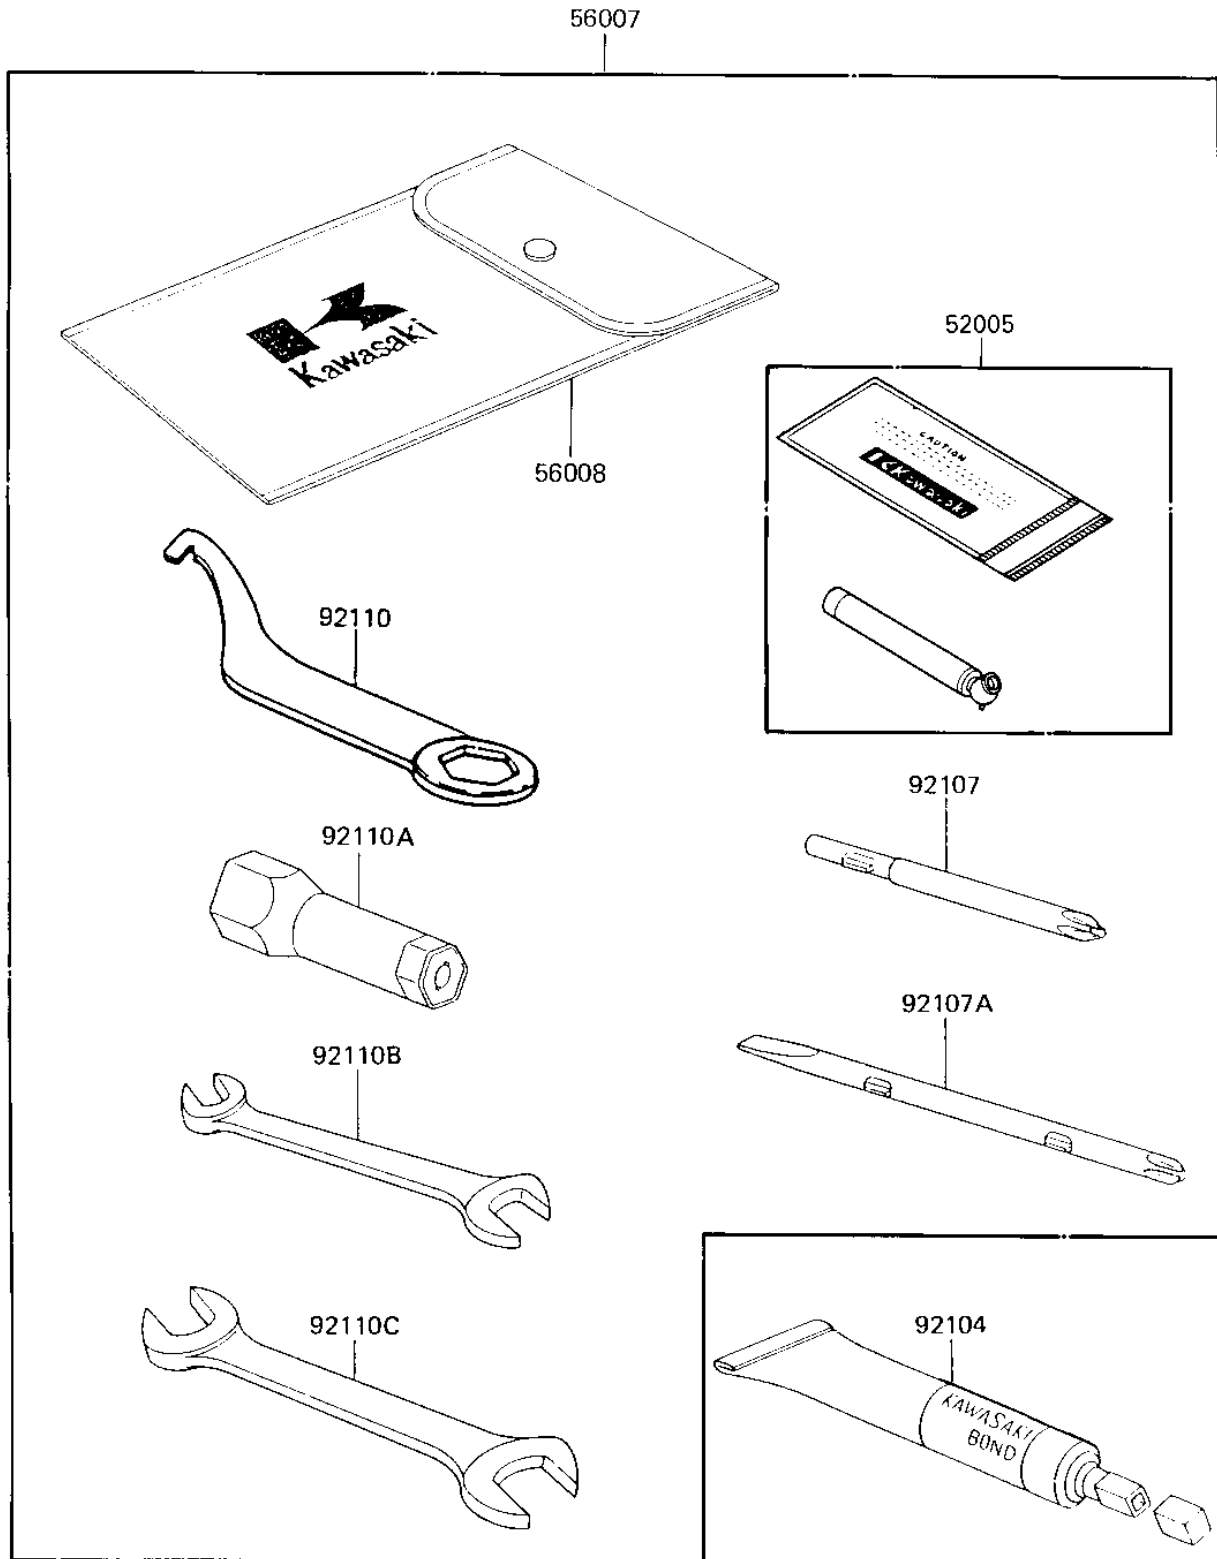

1987 Bayou 300 PARTS DIAGRAM

OWNER TOOLS

F2810-0216

1987 Bayou 300 PARTS LIST

OWNER TOOLS

ITEM NAME	PART NUMBER	QUANTITY
GAUGE,AIR (Ref # 52005)	52005-1082	1
TOOLKIT (Ref # 56007)	56007-1307	1
BAG,TOOL (Ref # 56008)	56008-1007	1
LIQUID GASKET (Ref # 92104)	92104-002	1
SCREW DRIVER #3 PHLIP (Ref # 92107)	92107-005	1
92107-1052 (Canada) (Ref # 92107A)	92107-1051	1
TOOL-WRENCH,HOOK&BOXE (Ref # 92110)	92110-1040	1
TOOL-WRENCH (Ref # 92110A)	92110-1113	1
TOOL-WRENCH,OPEN END, (Ref # 92110B)	92110-1152	1
TOOL-WRENCH,OPEN END, (Ref # 92110C)	92110-1153	1