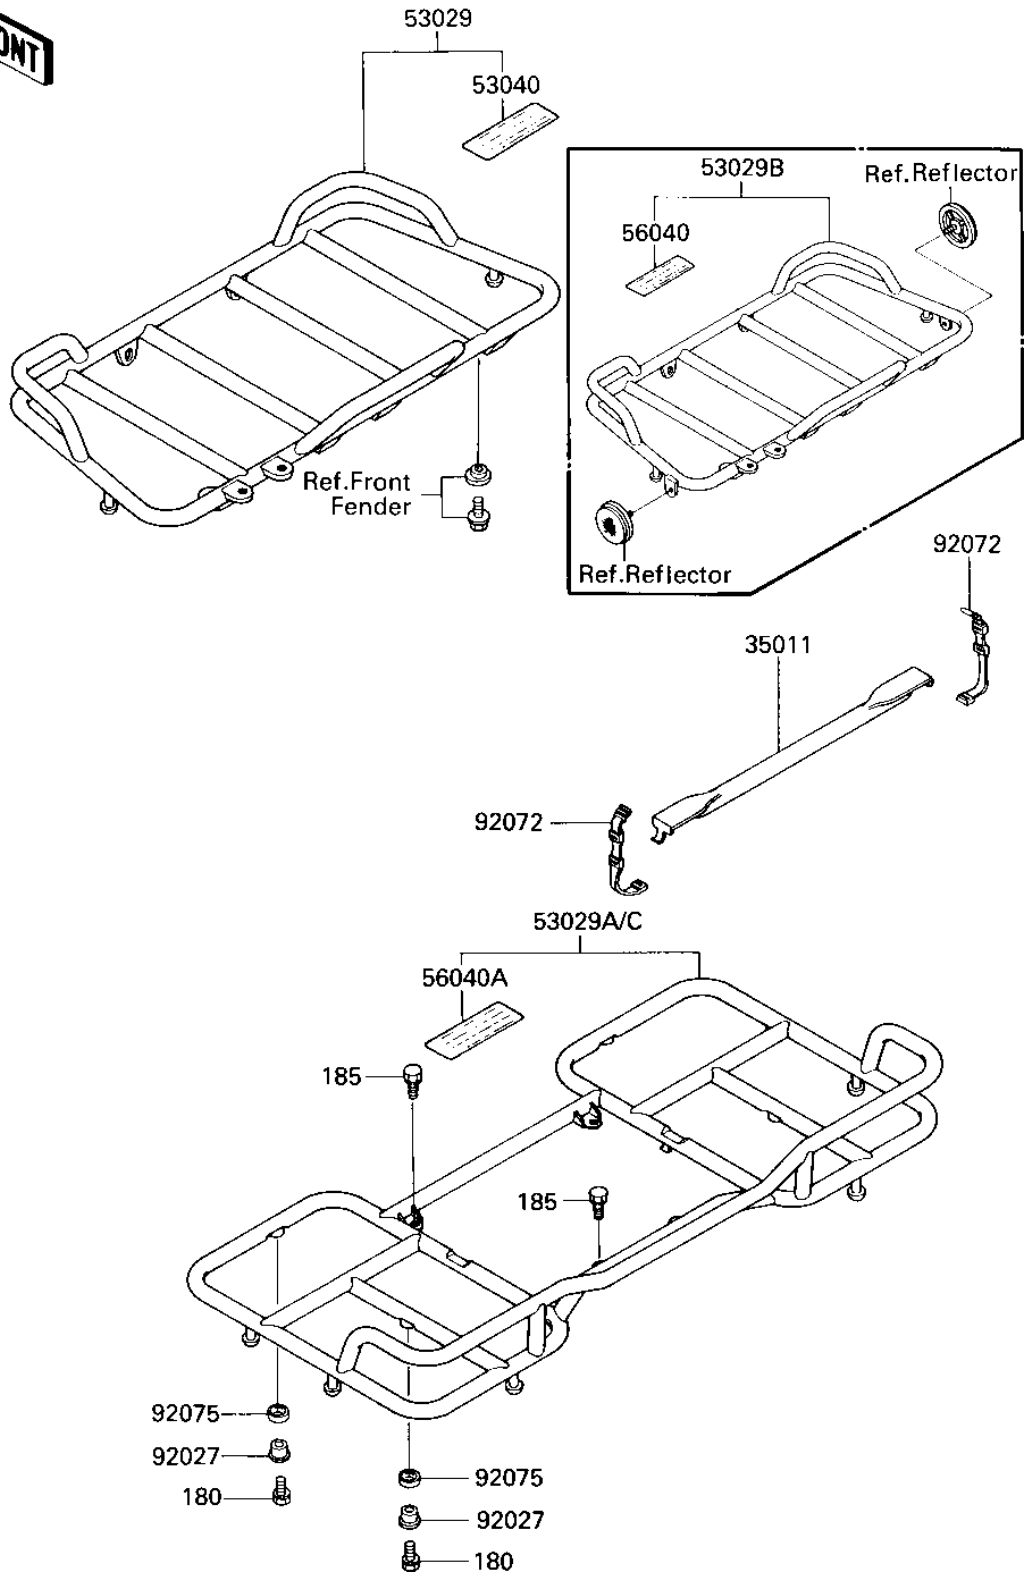

1987 Bayou 300 PARTS DIAGRAM

CARRIERS

F2520-0004

1987 Bayou 300 PARTS LIST

CARRIERS

ITEM NAME	PART NUMBER	QUANTITY
STAY (Ref # 35011)	35011-1257	1
CARRIER,FR (Ref # 53029)	53029-1077	1
CARRIER,RR (Ref # 53029A)	53029-1075	2
CARRIER,FR (Canada) (Ref # 53029B)	53029-1067	1
LABEL-WARNING,FRONT C (Ref # 56040)	56040-1147	1
LABEL-WARNING,REAR CA (Ref # 56040A)	56040-1148	1
COLLAR (Ref # 92027)	92027-1906	1
BAND,STAY (Ref # 92072)	92072-1209	1
DAMPER (Ref # 92075)	92075-1763	1
BOLT-UPSET-WS (Ref # 180)	180D0618	1
BOLT-UPSET-WSP-SMALL (Ref # 185)	185C0816	1