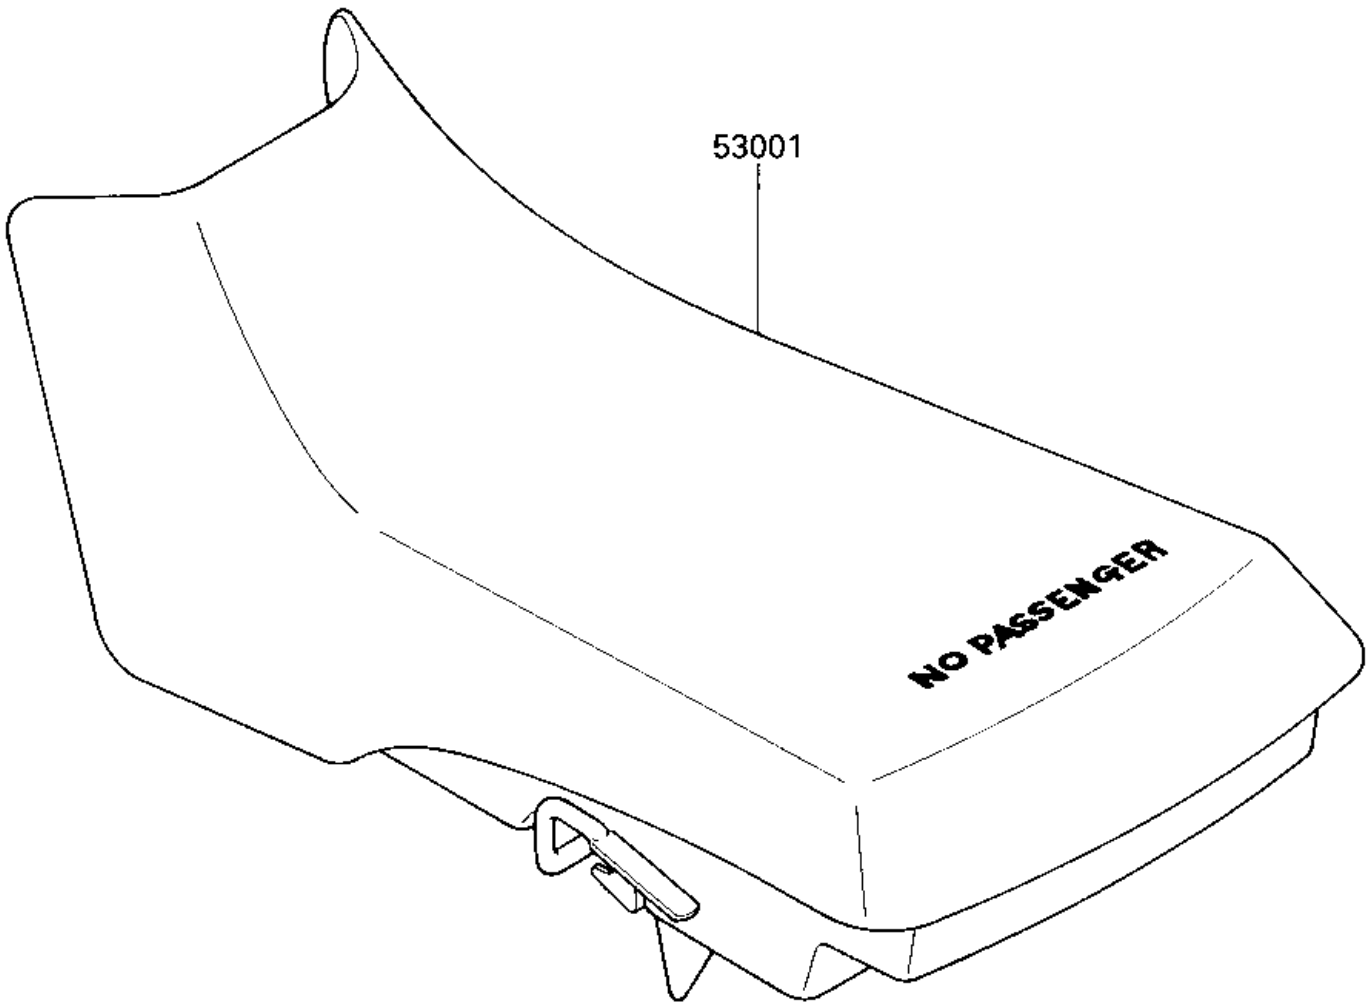

1987 Bayou 300 PARTS DIAGRAM

SEAT

F2510-0287

1987 Bayou 300 PARTS LIST

SEAT

ITEM NAME	PART NUMBER	QUANTITY
SEAT-ASSY,BLACK (Ref # 53001)	53001-1528-MA	1