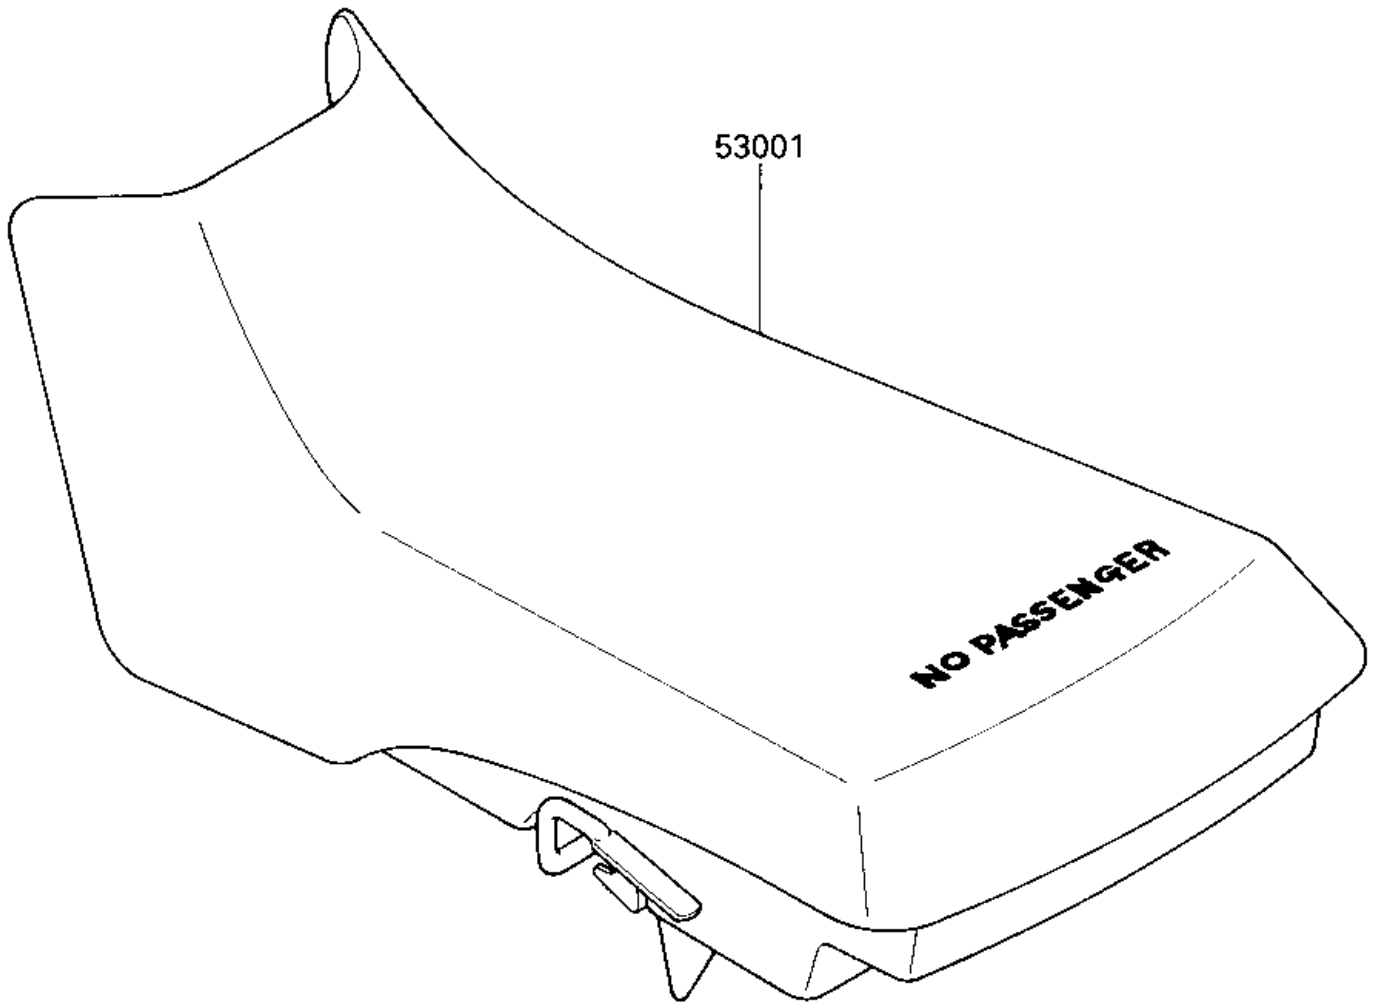

# 1987 Bayou 300 PARTS DIAGRAM

SEAT

F2510-0287

# 1987 Bayou 300 PARTS LIST

SEAT

ITEM NAME	PART NUMBER	QUANTITY
SEAT-ASSY,BLACK (Ref # 53001)	53001-1528-MA	1