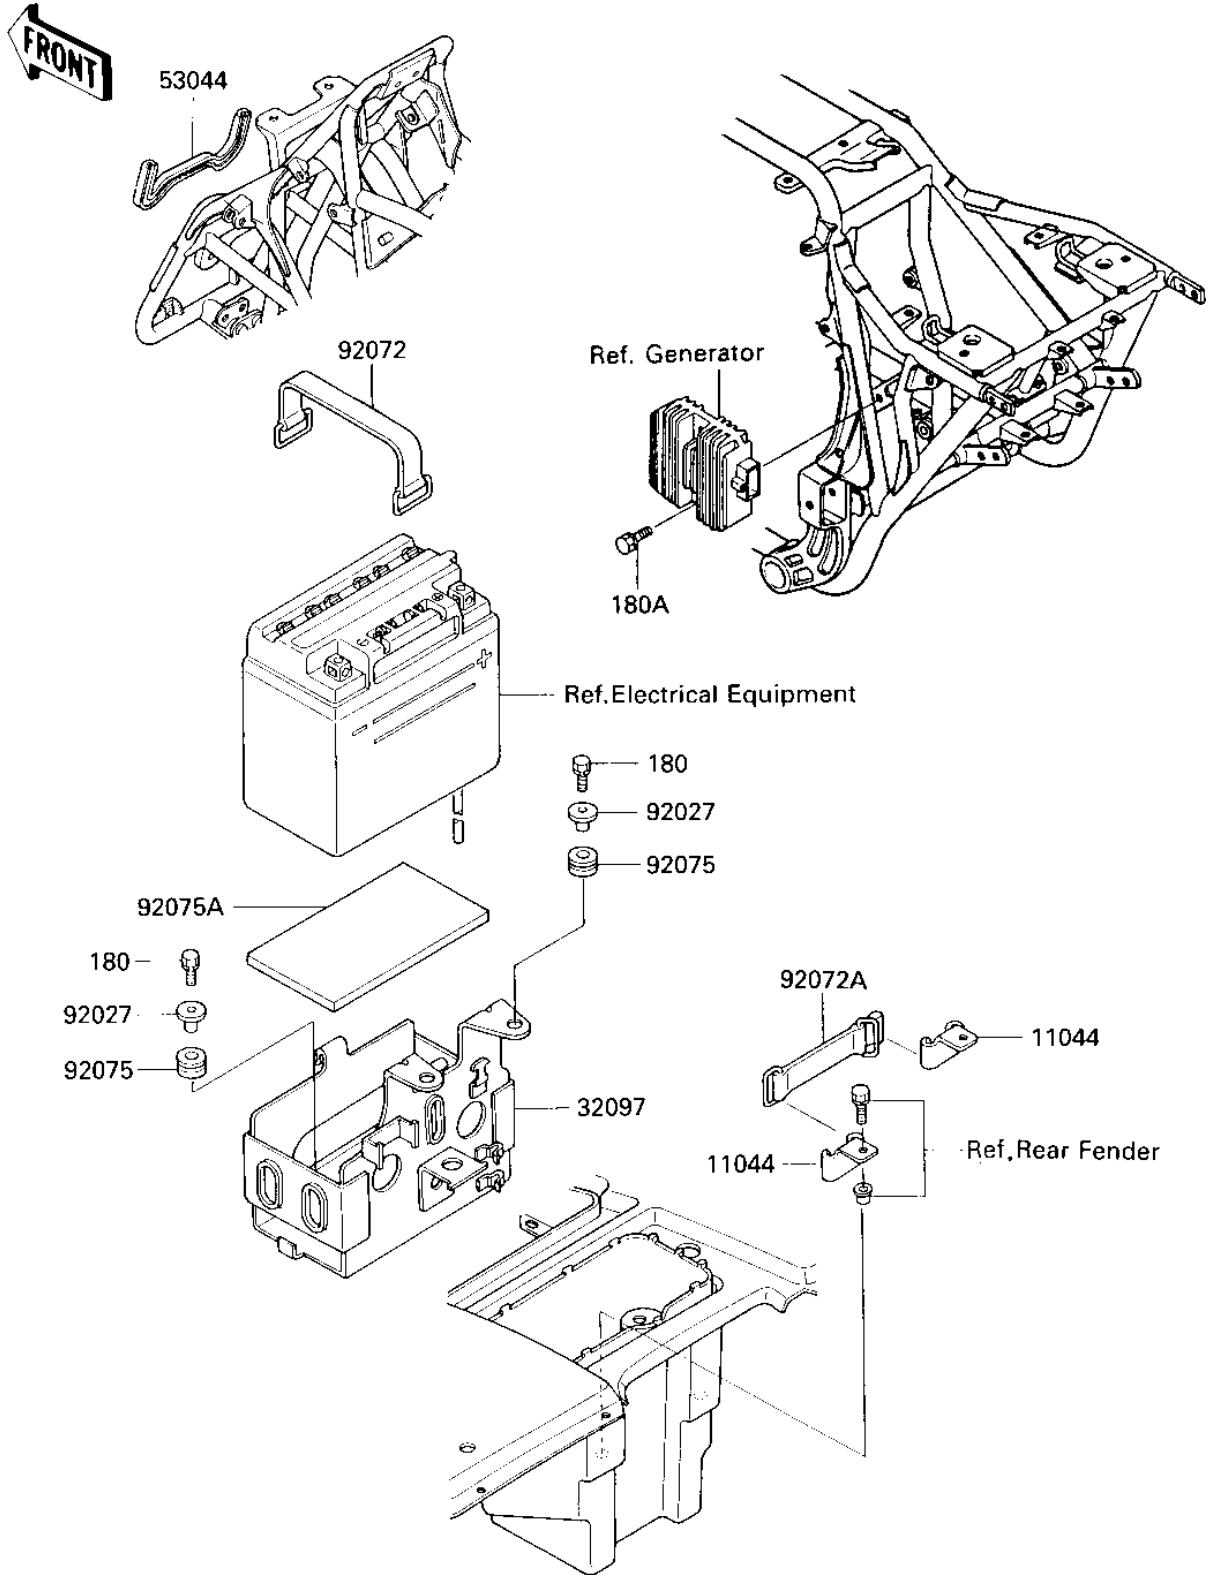

## 1987 Bayou 300 PARTS DIAGRAM

BATTERY CASE

F2132-0155

## 1987 Bayou 300 PARTS LIST

### BATTERY CASE

ITEM NAME	PART NUMBER	QUANTITY
BRACKET,TOOL (Ref # 11044)	11044-1535	1
CASE-BATTERY (Ref # 32097)	32097-1118	1
TRIM (Ref # 53044)	53044-1137	1
COLLAR (Ref # 92027)	92027-1045	1
BAND BATTERY (Ref # 92072)	92072-006	1
BAND,TOOL (Ref # 92072A)	92072-1044	1
DAMPER,FAN (Ref # 92075)	92075-1167	1
DAMPER,BATTERY (Ref # 92075A)	92075-1750	1
BOLT-UPSET-WS (Ref # 180)	180D0620	1
BOLT-UPSET-WS,6X25 (Ref # 180A)	180D0625	1