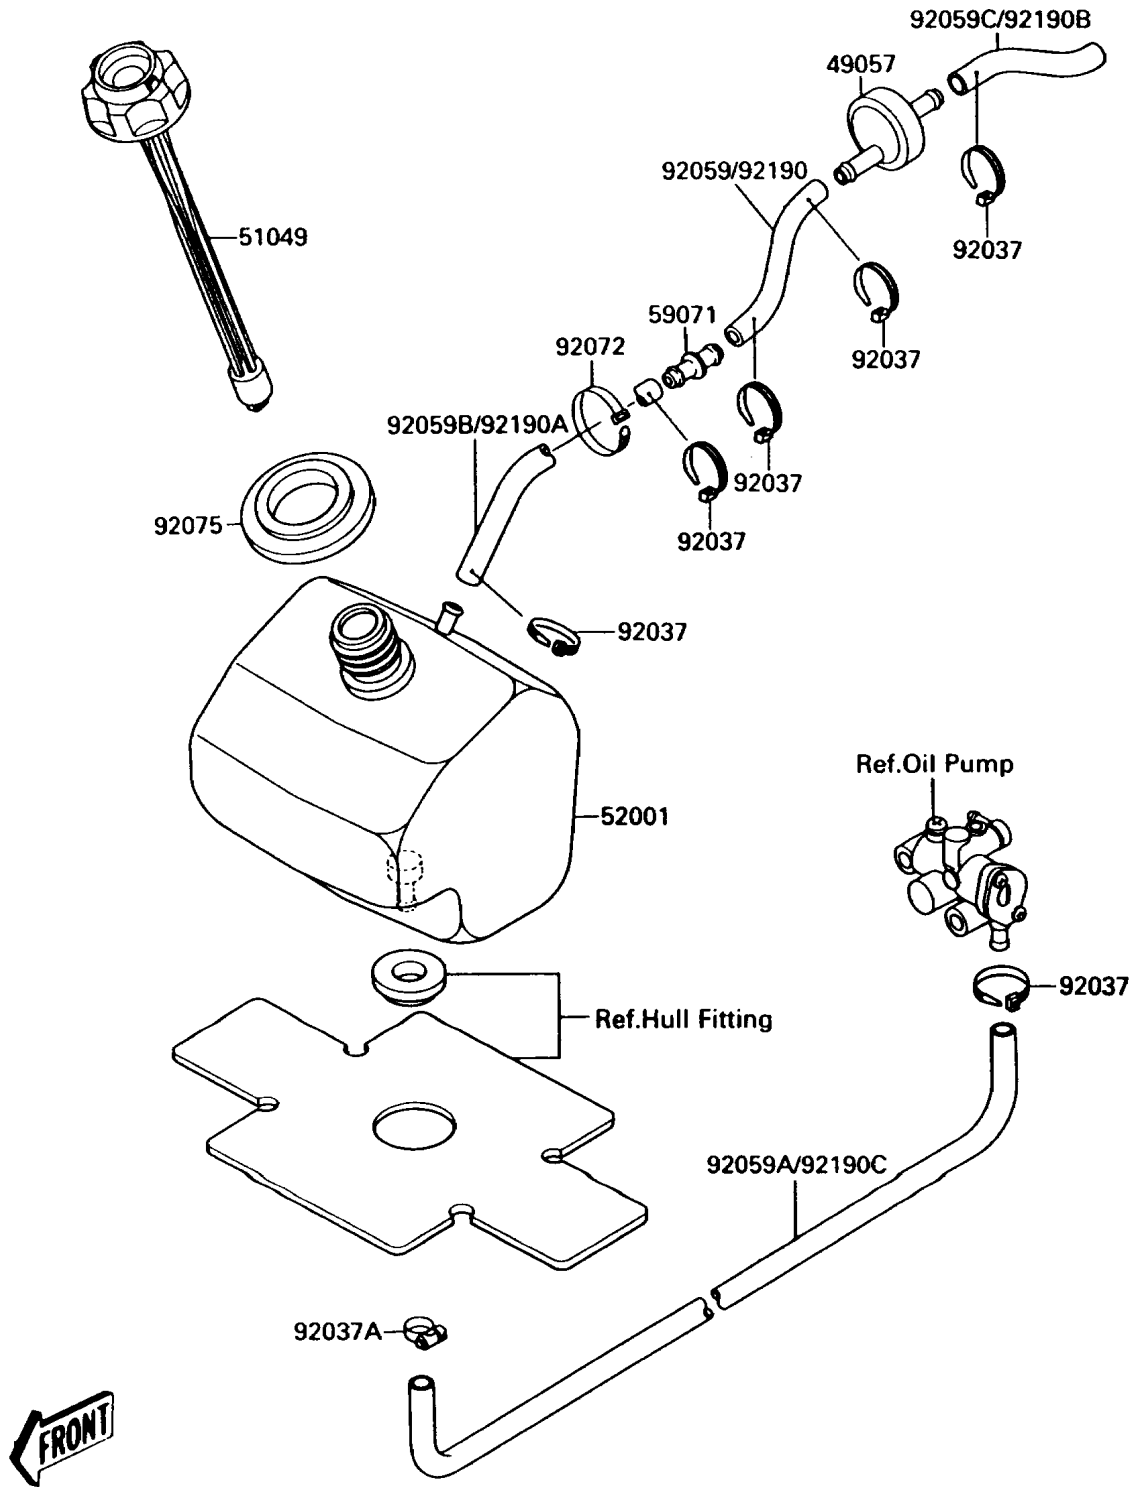

1991 300 SX PARTS DIAGRAM

Oil Tank(JS300-A3/A4/A5)

F3174A

1991 300 SX PARTS LIST

Oil Tank(JS300-A3/A4/A5)

ITEM NAME	PART NUMBER	QUANTITY
VALVE-RELIEF (Ref # 49057)	49057-3001	1
CAP-TANK,OIL GAUGE (Ref # 51049)	51049-3712	1
TANK-OIL (Ref # 52001)	52001-3703	1
JOINT (Ref # 59071)	59071-3717	1
CLAMP (Ref # 92037)	92037-1173	1
CLAMP (Ref # 92037A)	92037-3726	1
BAND,L=149 (Ref # 92072)	92072-031	1
DAMPER (Ref # 92075)	92075-3718	1
TUBE,5.8X10.8X160 (Ref # 92190)	92190-3760	1
TUBE,5.8X10.8X250 (Ref # 92190A)	92190-3761	1
TUBE,5.8X10.8X75 (Ref # 92190B)	92190-3762	1
TUBE,5.8X10.8X800 (Ref # 92190C)	92190-3763	1