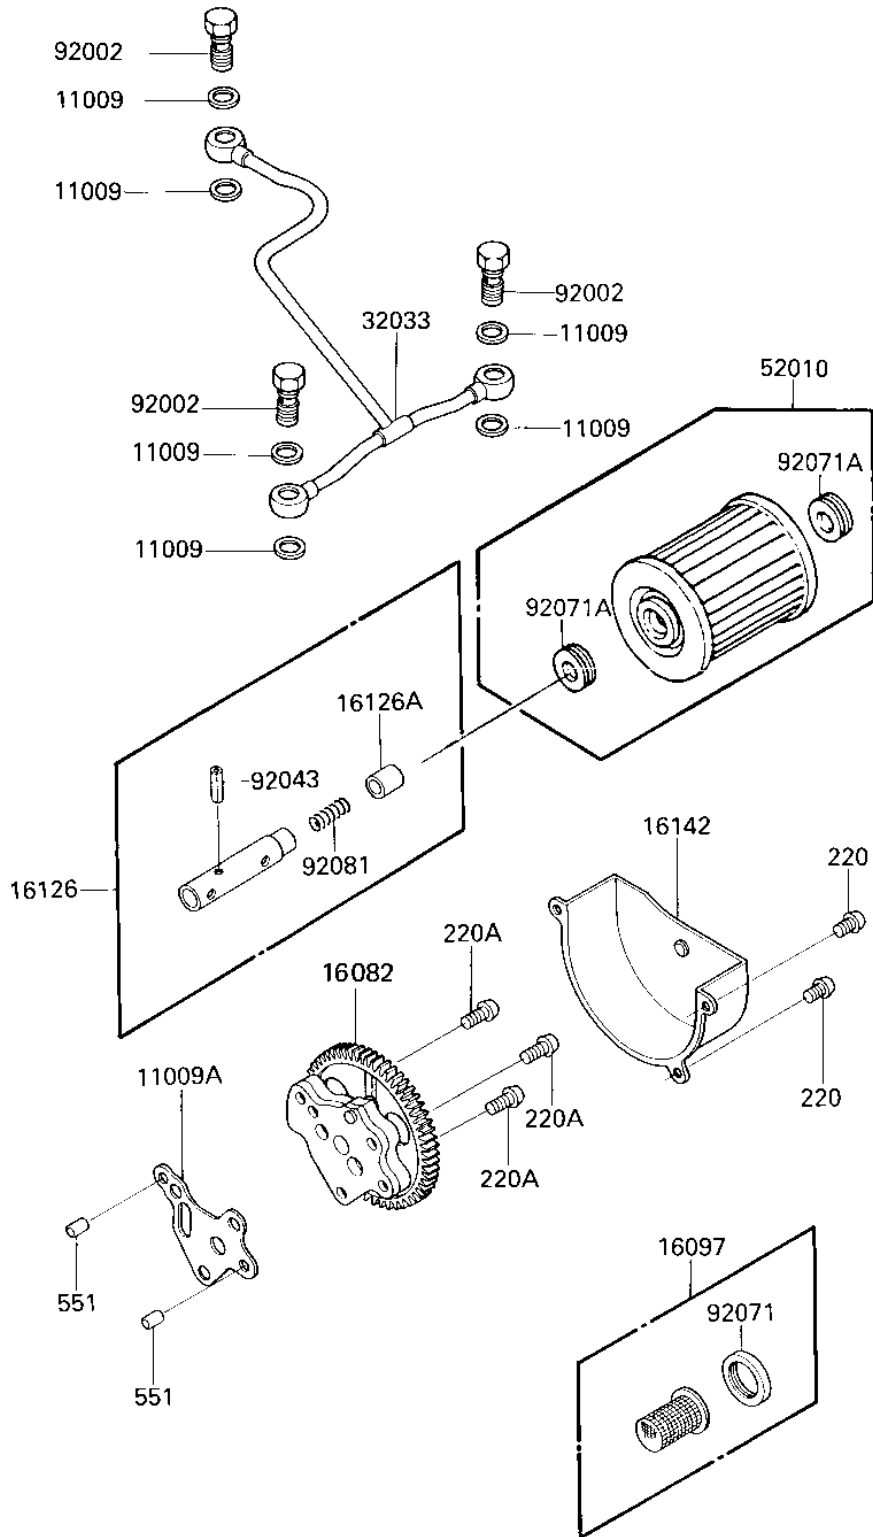

1987 Bayou 300 PARTS DIAGRAM

OIL PUMP/OIL FILTER

E1710-0071

1987 Bayou 300 PARTS LIST

OIL PUMP/OIL FILTER

ITEM NAME	PART NUMBER	QUANTITY
GASKET,10X14.5X1.5 (Ref # 11009)	11009-1105	6
GASKET,OIL PUMP (Ref # 11009A)	11009-1520	1
PUMP ASSY OIL (Ref # 16082)	16082-1068	1
STRAINER ASSY,OIL (Ref # 16097)	16097-1001	1
BOLT ASSY,OIL FILTER (Ref # 16126)	16156-002	1
PISTON (Ref # 16126A)	92136-002	1
COVER-PUMP (Ref # 16142)	16142-1064	1
PIPE,OIL (Ref # 32033)	32033-1744	1
FILTER,OIL (Ref # 52010)	16099-004	1
BOLT,OIL,L=23 (Ref # 92002)	92002-1888	3
SPRING PIN (Ref # 92043)	92043-123	1
GROMMET,OIL STRAINER (Ref # 92071)	92071-100	1
GROMMET,OIL FILTER (Ref # 92071A)	92071-101	2
SPRING,PISTON (Ref # 92081)	92081-043	1
SCREW PAN HEAD 6X12 (Ref # 220)	220B0612	3
SCREW PAN HEAD 6X25 (Ref # 220A)	220B0625	3
PIN,DOWEL,6X8 (Ref # 551)	551A0608	2