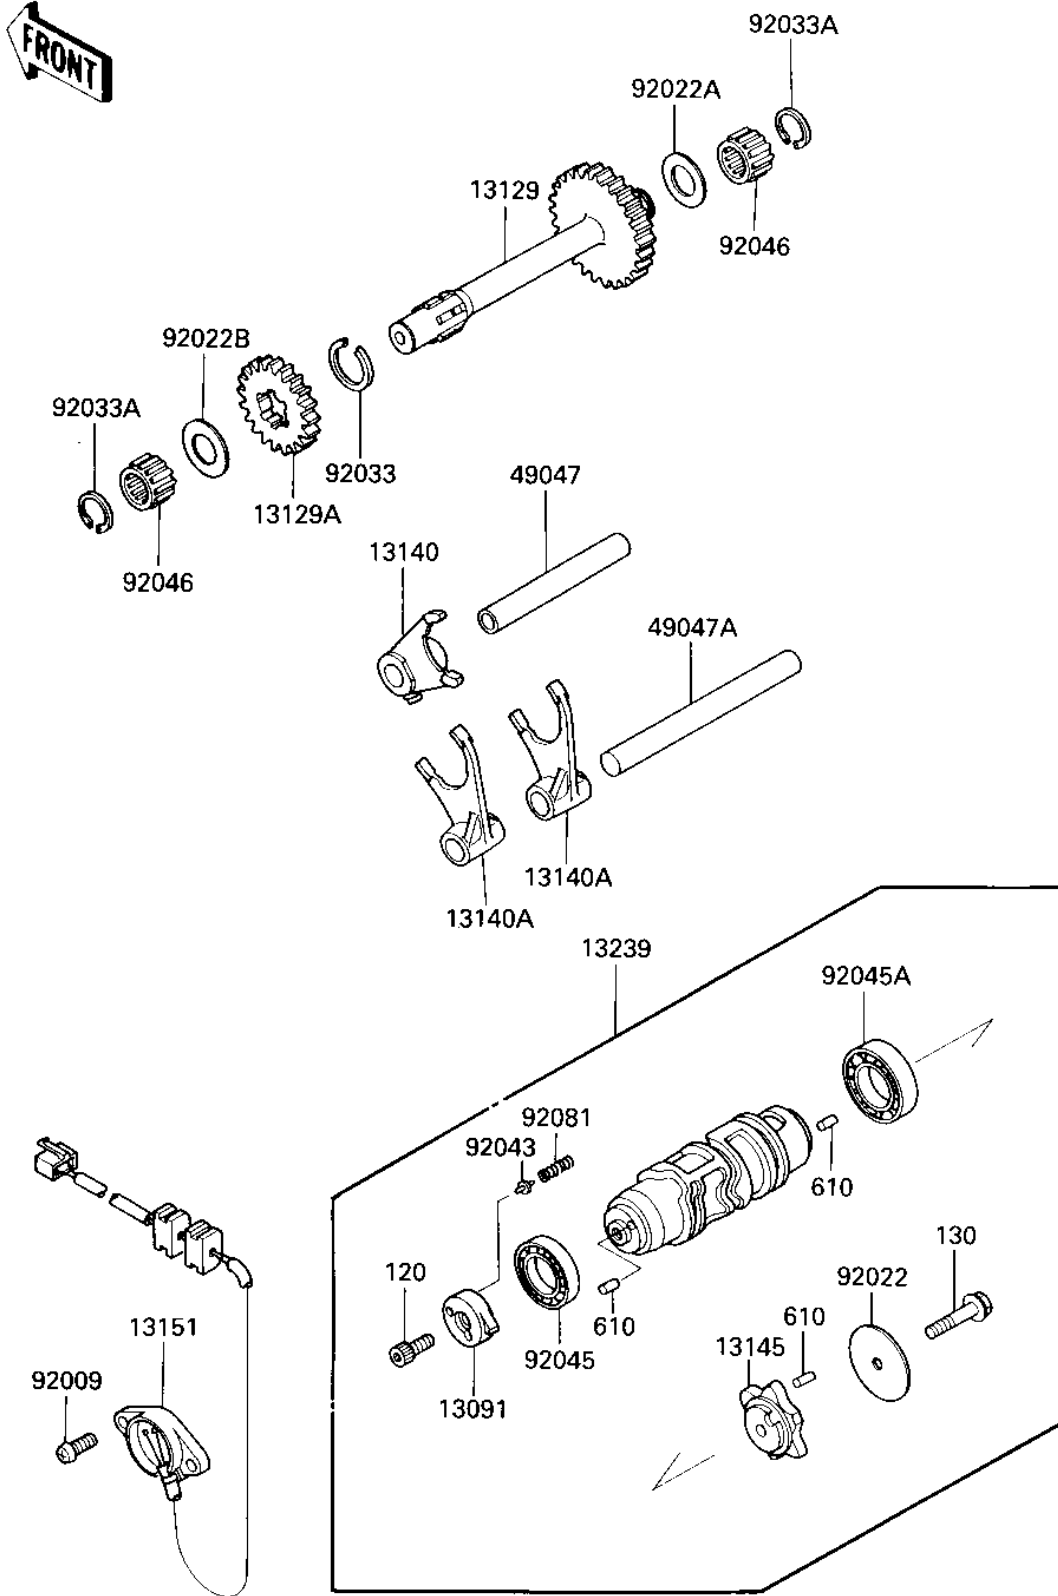

1987 Bayou 300 PARTS DIAGRAM

GEAR CHANGE DRUM & FORKS

E1362-0104

1987 Bayou 300 PARTS LIST

GEAR CHANGE DRUM & FORKS

ITEM NAME	PART NUMBER	QUANTITY
HOLDER,NEUTRAL SWITCH (Ref # 13091)	13091-1443	1
GEAR-REVERSE (Ref # 13129)	13129-1705	1
GEAR-REVERSE,20T (Ref # 13129A)	13129-1706	1
FORK-SHIFT (Ref # 13140)	13140-1134	1
FORK-SHIFT (Ref # 13140A)	13140-1135	2
CAM-CHANGE DRUM (Ref # 13145)	13145-1057	1
SWITCH-COMP,NEUTRAL (Ref # 13151)	13151-1061	1
DRUM-ASSY-CHANGE (Ref # 13239)	13239-1137	1
ROD,SHIFT 93.7M/M (Ref # 49047)	49047-1003	1
ROD-SHIFT (Ref # 49047A)	49047-1062	1
SCREW,5X14 (Ref # 92009)	92009-1341	2
WASHER,6.2X38X1.2 (Ref # 92022)	92022-1500	1
WASHER,17.3X28X1.0 (Ref # 92022A)	92022-255	1
WASHER,PLAIN (Ref # 92022B)	92022-270	1
CIRCLIP,25MM (Ref # 92033)	92033-025	1
CIRCLIP,16MM (Ref # 92033A)	92033-032	2
PIN (Ref # 92043)	92043-1287	1
BEARING-BALL,6805 (Ref # 92045)	92045-1122	1
BEARING-BALL,6905X1 (Ref # 92045A)	92045-1150	1
BEARING-NEEDLE (Ref # 92046)	92046-1184	2
SPRING (Ref # 92081)	92081-1763	1
BOLT-SOCKET,6X20 (Ref # 120)	120S0620	1
BOLT,FLANGED,6X30 (Ref # 130)	130G0630	1
PIN DOWEL 4X10 (Ref # 610)	610A0410	8