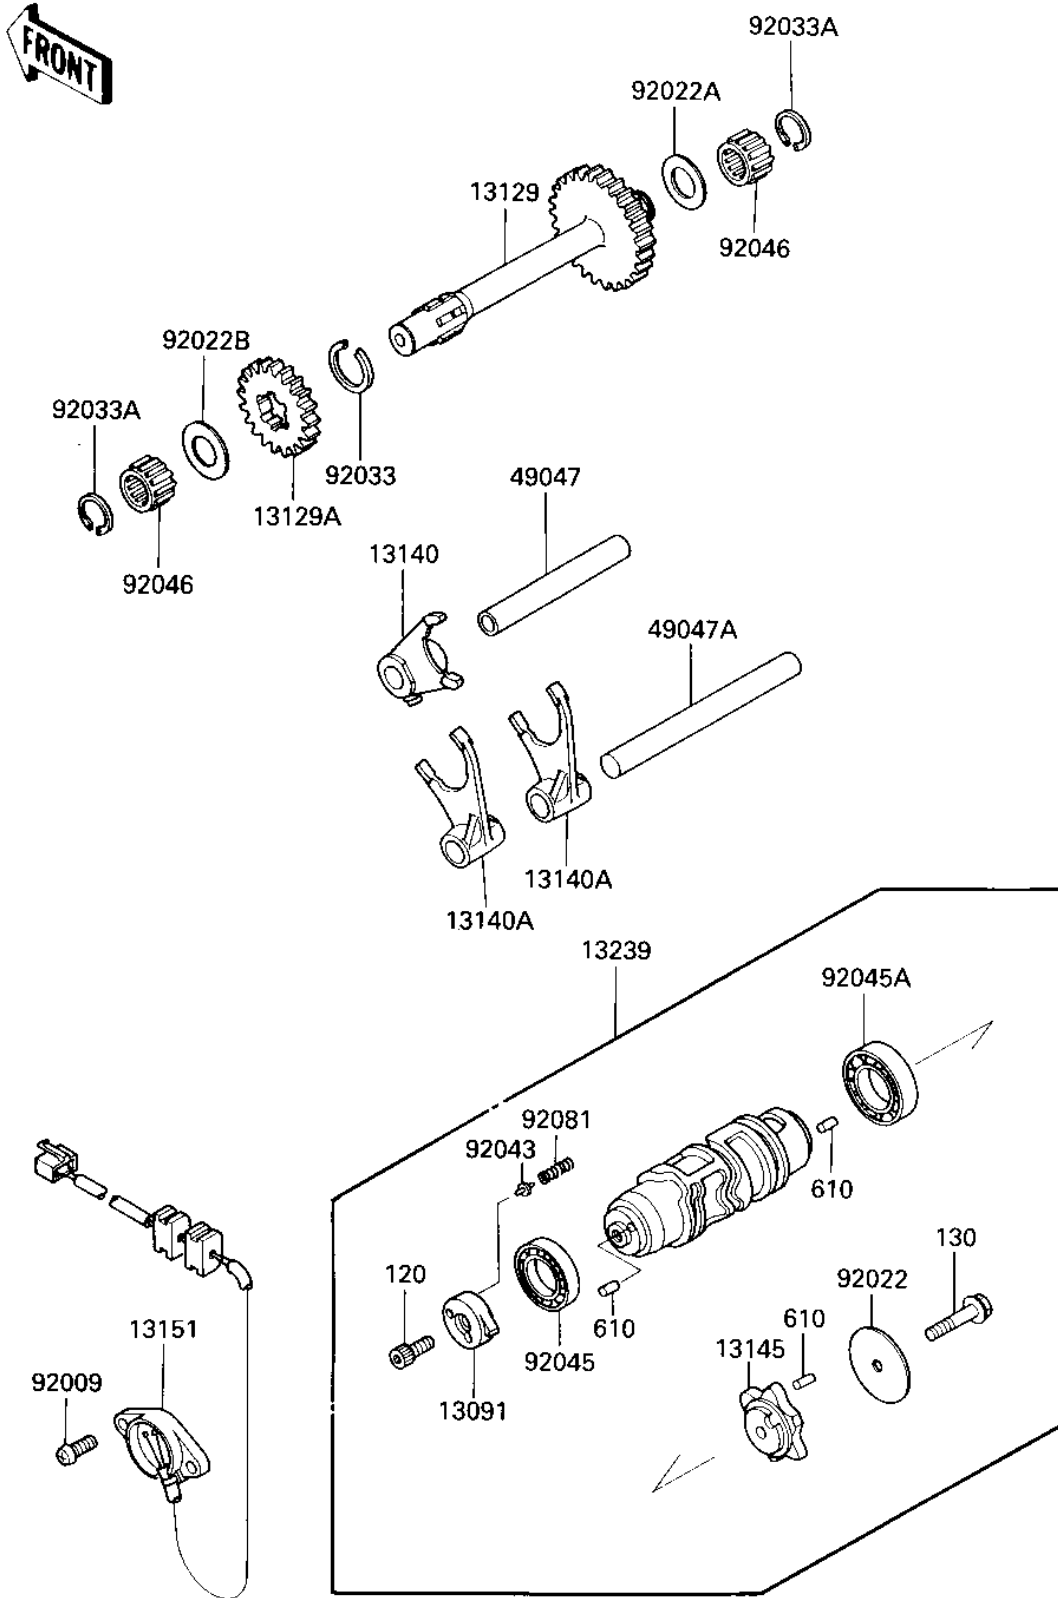

# 1987 Bayou 300 PARTS DIAGRAM

GEAR CHANGE DRUM & FORKS

E1362-0104

# 1987 Bayou 300 PARTS LIST

## GEAR CHANGE DRUM & FORKS

ITEM NAME	PART NUMBER	QUANTITY
HOLDER,NEUTRAL SWITCH (Ref # 13091)	13091-1443	1
GEAR-REVERSE (Ref # 13129)	13129-1705	1
GEAR-REVERSE,20T (Ref # 13129A)	13129-1706	1
FORK-SHIFT (Ref # 13140)	13140-1134	1
FORK-SHIFT (Ref # 13140A)	13140-1135	2
CAM-CHANGE DRUM (Ref # 13145)	13145-1057	1
SWITCH-COMP,NEUTRAL (Ref # 13151)	13151-1061	1
DRUM-ASSY-CHANGE (Ref # 13239)	13239-1137	1
ROD,SHIFT 93.7M/M (Ref # 49047)	49047-1003	1
ROD-SHIFT (Ref # 49047A)	49047-1062	1
SCREW,5X14 (Ref # 92009)	92009-1341	2
WASHER,6.2X38X1.2 (Ref # 92022)	92022-1500	1
WASHER,17.3X28X1.0 (Ref # 92022A)	92022-255	1
WASHER,PLAIN (Ref # 92022B)	92022-270	1
CIRCLIP,25MM (Ref # 92033)	92033-025	1
CIRCLIP,16MM (Ref # 92033A)	92033-032	2
PIN (Ref # 92043)	92043-1287	1
BEARING-BALL,6805 (Ref # 92045)	92045-1122	1
BEARING-BALL,6905X1 (Ref # 92045A)	92045-1150	1
BEARING-NEEDLE (Ref # 92046)	92046-1184	2
SPRING (Ref # 92081)	92081-1763	1
BOLT-SOCKET,6X20 (Ref # 120)	120S0620	1
BOLT,FLANGED,6X30 (Ref # 130)	130G0630	1
PIN DOWEL 4X10 (Ref # 610)	610A0410	8